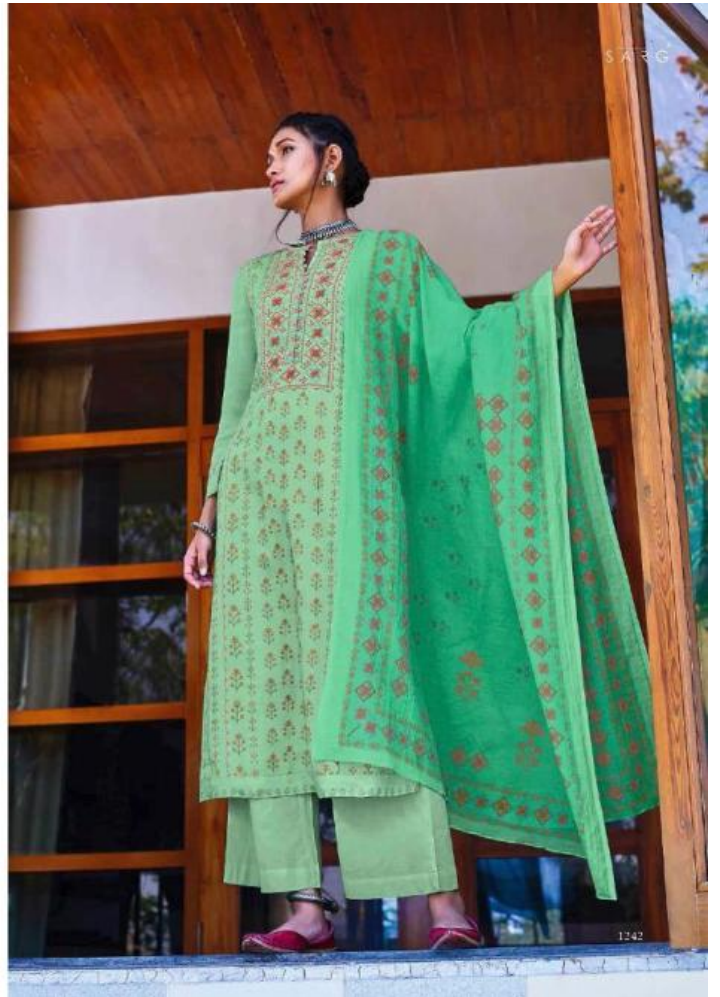

1342

S A R G

1342