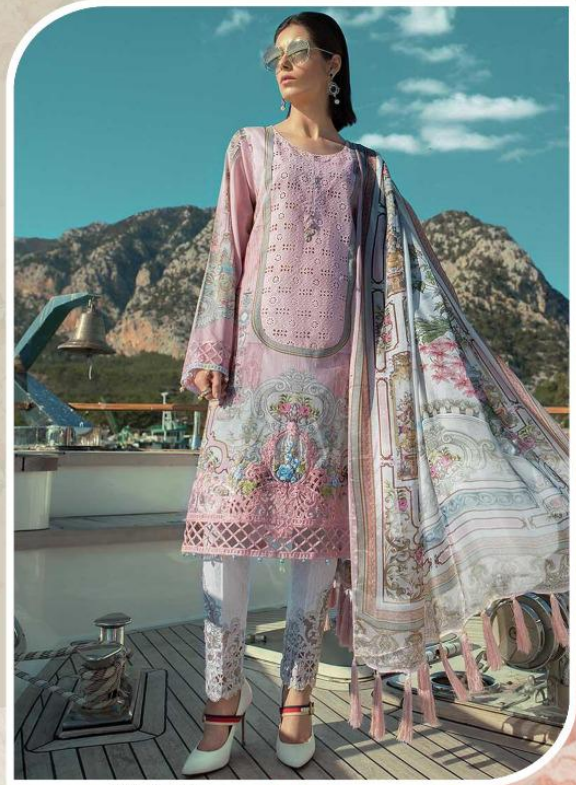

Maria.B
LAWN19

presents our new catlounge

Maria.B

LAWN19

D.No	TOP	BOTTOM	DUPATTA
700-801	Pure Cotton Sifali work & embroidery patches	Semi Loan print	Chiffon print
700-802	Pure cotton print with self embroidery & emb patches	cotton chicken work	Pure organza with Ink Print (Box Dupatta)
700-803	Pure Cotton Sifali work & embroidery patches	Semi Loan print	Chiffon print
700-804	Pure Cotton with heavy embroidery patches	Semi Loan	Chiffon print
700-805	Pure Cotton with heavy embroidery patches (Neck Chicken work)	Semi Loan	Chiffon print
700-806	Pure Cotton with heavy embroidery patches	Semi Loan print	Chiffon print
700-807	Pure Cotton with heavy embroidery patches (sleeves chicken work)	Semi Loan print	Chiffon print
700-808	Pure cotton with heavy embroidery	Semi Loan print	Cota Cheks With Heavy Embroidery & Lace

Fashion

700-802

Maria.B
LAWN19

Good balance

700-805

700-801

700-802

700-805