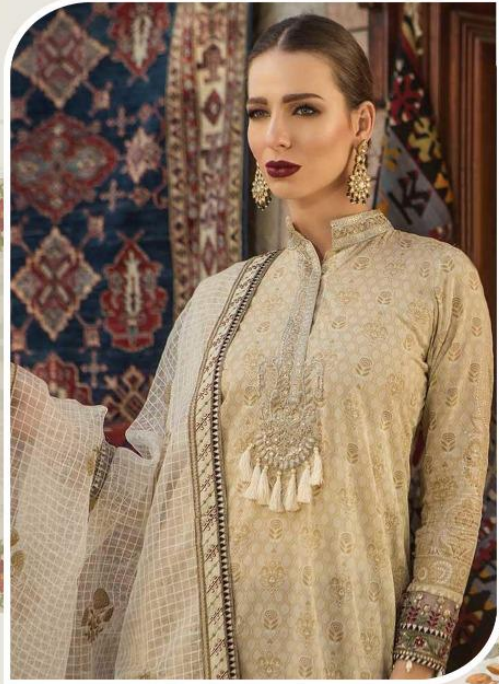

Different

700-808