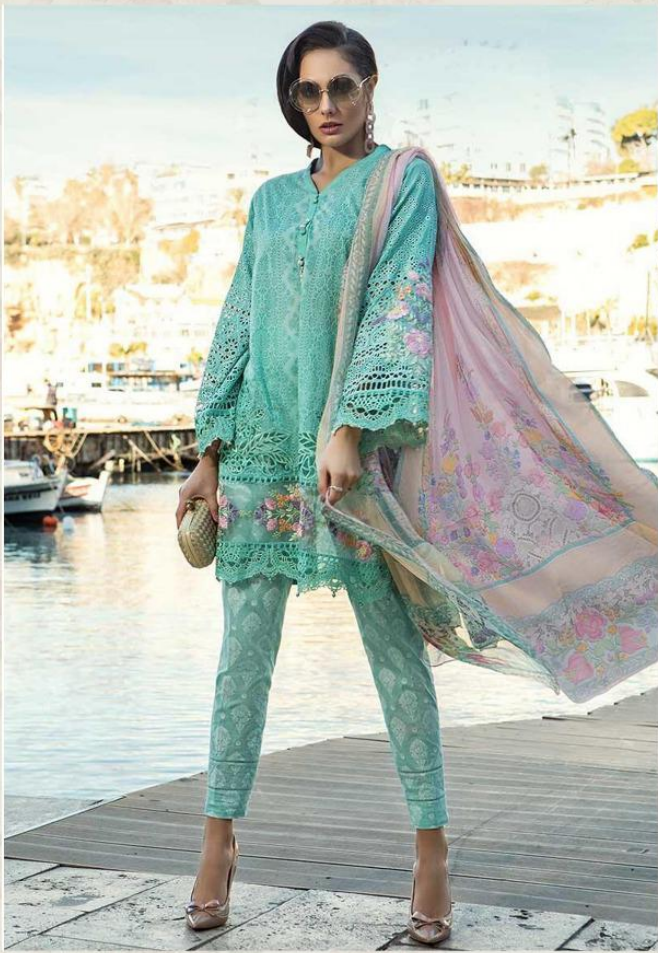

presents our new catlounge

Maria.B

LAWN19

D.No	TOP	BOTTOM	DUPATTA
700-801	Pure Cotton Sifali work & embroidery patches	Semi Loan print	Chiffon print
700-802	Pure cotton print with self embroidery & emb patches	cotton chicken work	Pure organza with Ink Print (Box Dupatta)
700-803	Pure Cotton Sifali work & embroidery patches	Semi Loan print	Chiffon print
700-804	Pure Cotton with heavy embroidery patches	Semi Loan	Chiffon print
700-805	Pure Cotton with heavy embroidery patches (Nack Chicken work)	Semi Loan	Chiffon print
700-806	Pure Cotton with heavy embroidery patches	Semi Loan print	Chiffon print
700-807	Pure Cotton with heavy embroidery patches (sleeves chicken work)	Semi Loan print	Chiffon print
700-808	Pure cotton with heavy embroidery	Semi Loan print	Cota Cheks With Heavy Embroidery & Lace

RATE: 899+ GST EXTRA

LOOKING FORWARD FOR POSITIVE RESPONSE FROM YOU ALL.

DS

Shoppi

700-807