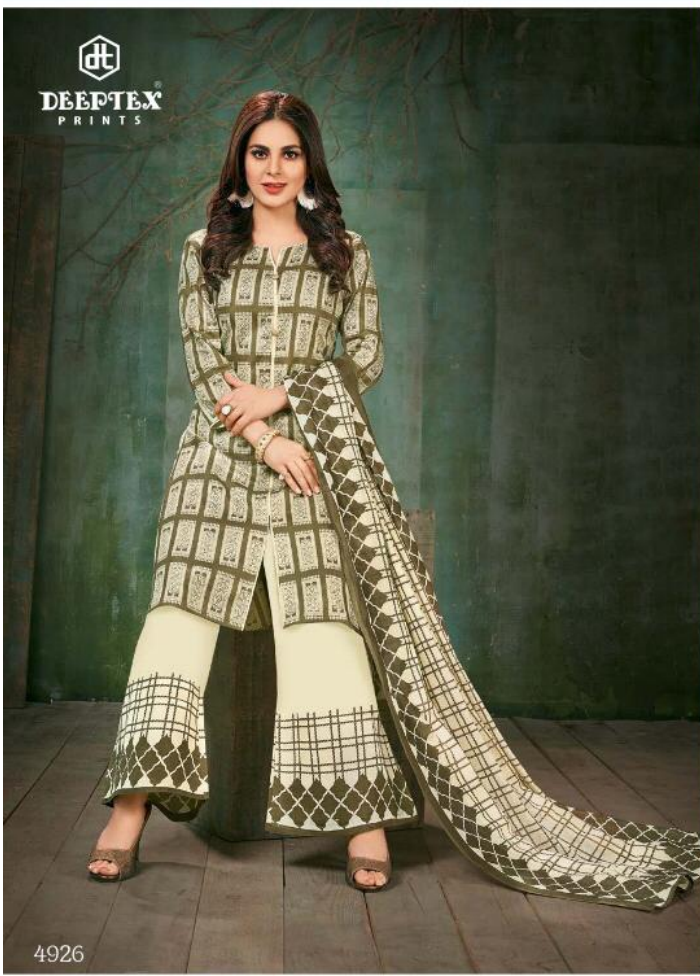

**DEEPTEX**<sup>®</sup>  
PRINTS  
VOL. 49

Miss India  
*the eternal beauty...*

Maharani  
*the fashion queen...*

4916

4917

**DEEPTEX**  
PRINTS  
VOL. 49

Miss India  
*the eternal beauty...*

Maharani  
*the fashion queen...*

dt  
DEEPTEX  
PRINTS

4922

dt  
DEEPTEX  
PRINTS

4923

**DEEPTEX**  
PRINTS  
VOL. 49

Miss India  
*the eternal beauty...*

Maharani  
*the fashion queen...*

4901 4902 4903 4904 4905

4914 4915 4916 4917 4918

4906 4907 4908 4909 4910

4919 4920 4921 4922 4923

4911 4912 4913

4924 4925 4926

**DEEPTEX**  
PRINTS

*Lots of Love*

*Eisha Singh*  
**Eisha Singh**  
(TV Actress)  
The leading lady of  
*Ishq Subhan Allah*