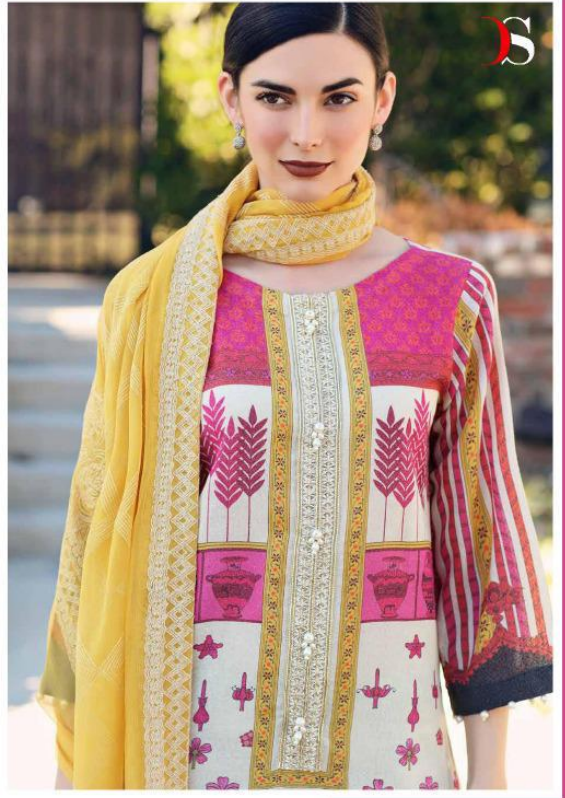

Fashion
Trends