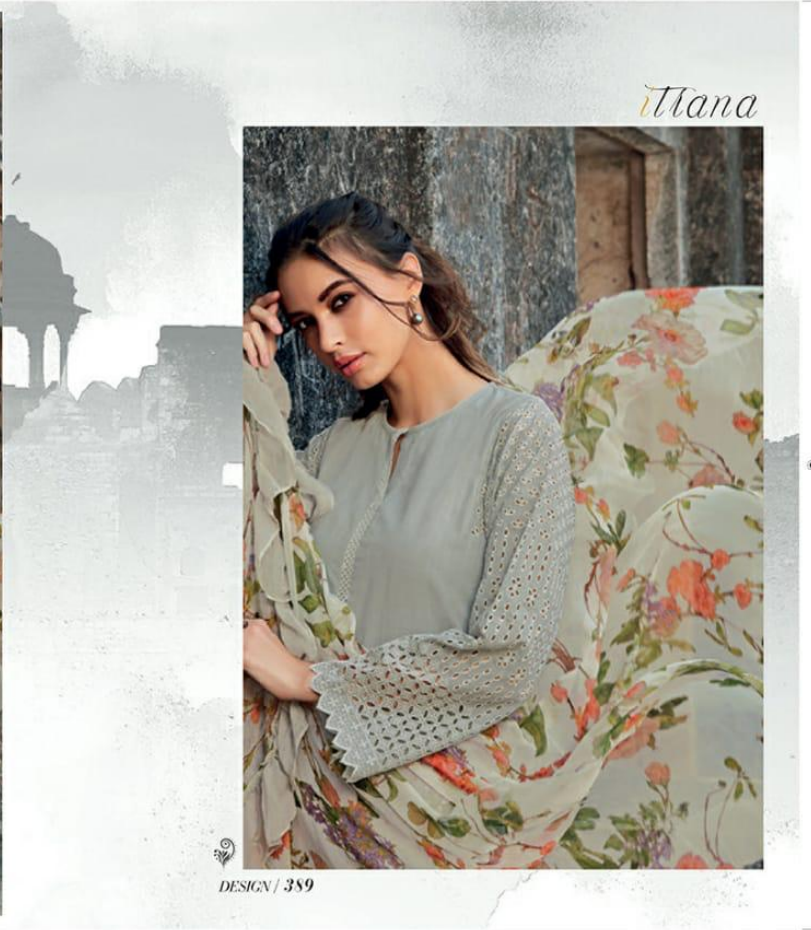

DESIGN / 365

Itana

DESIGN / 389

NOOR MANNA PVT. LTD.