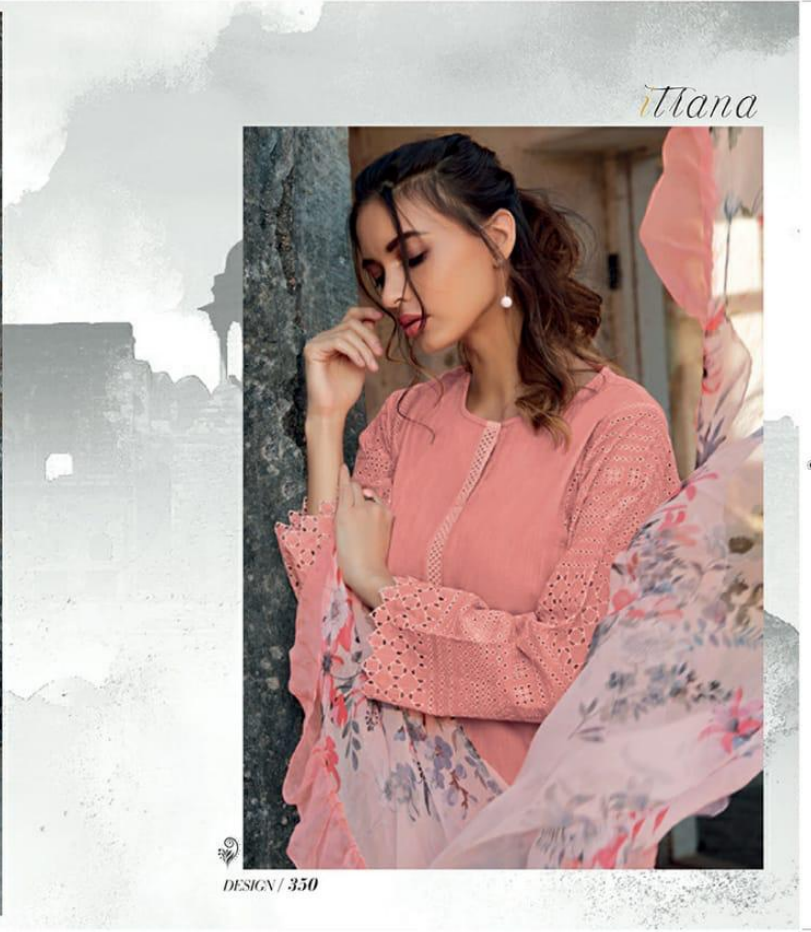

ittana

DESIGN / 370

NOORU MODA PAK 16.15

Itana

DESIGN / 350

100% COTTON

Itana

DESIGN / 365