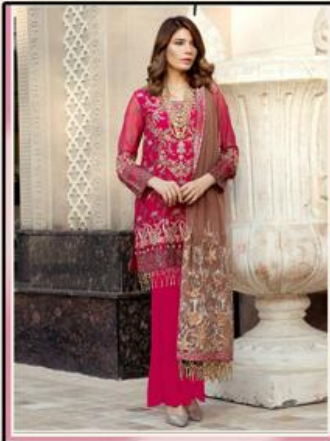

HEAVY WORK IN ALL PIECES

THANK'S FOR YOUR SUPPORT

RATE :- 1199 + G.S.T. (extra)

RAZAB
D.No. 39001

JUVI FASHION

RAZAB
D.No. 39002

JUVI FASHION

39002