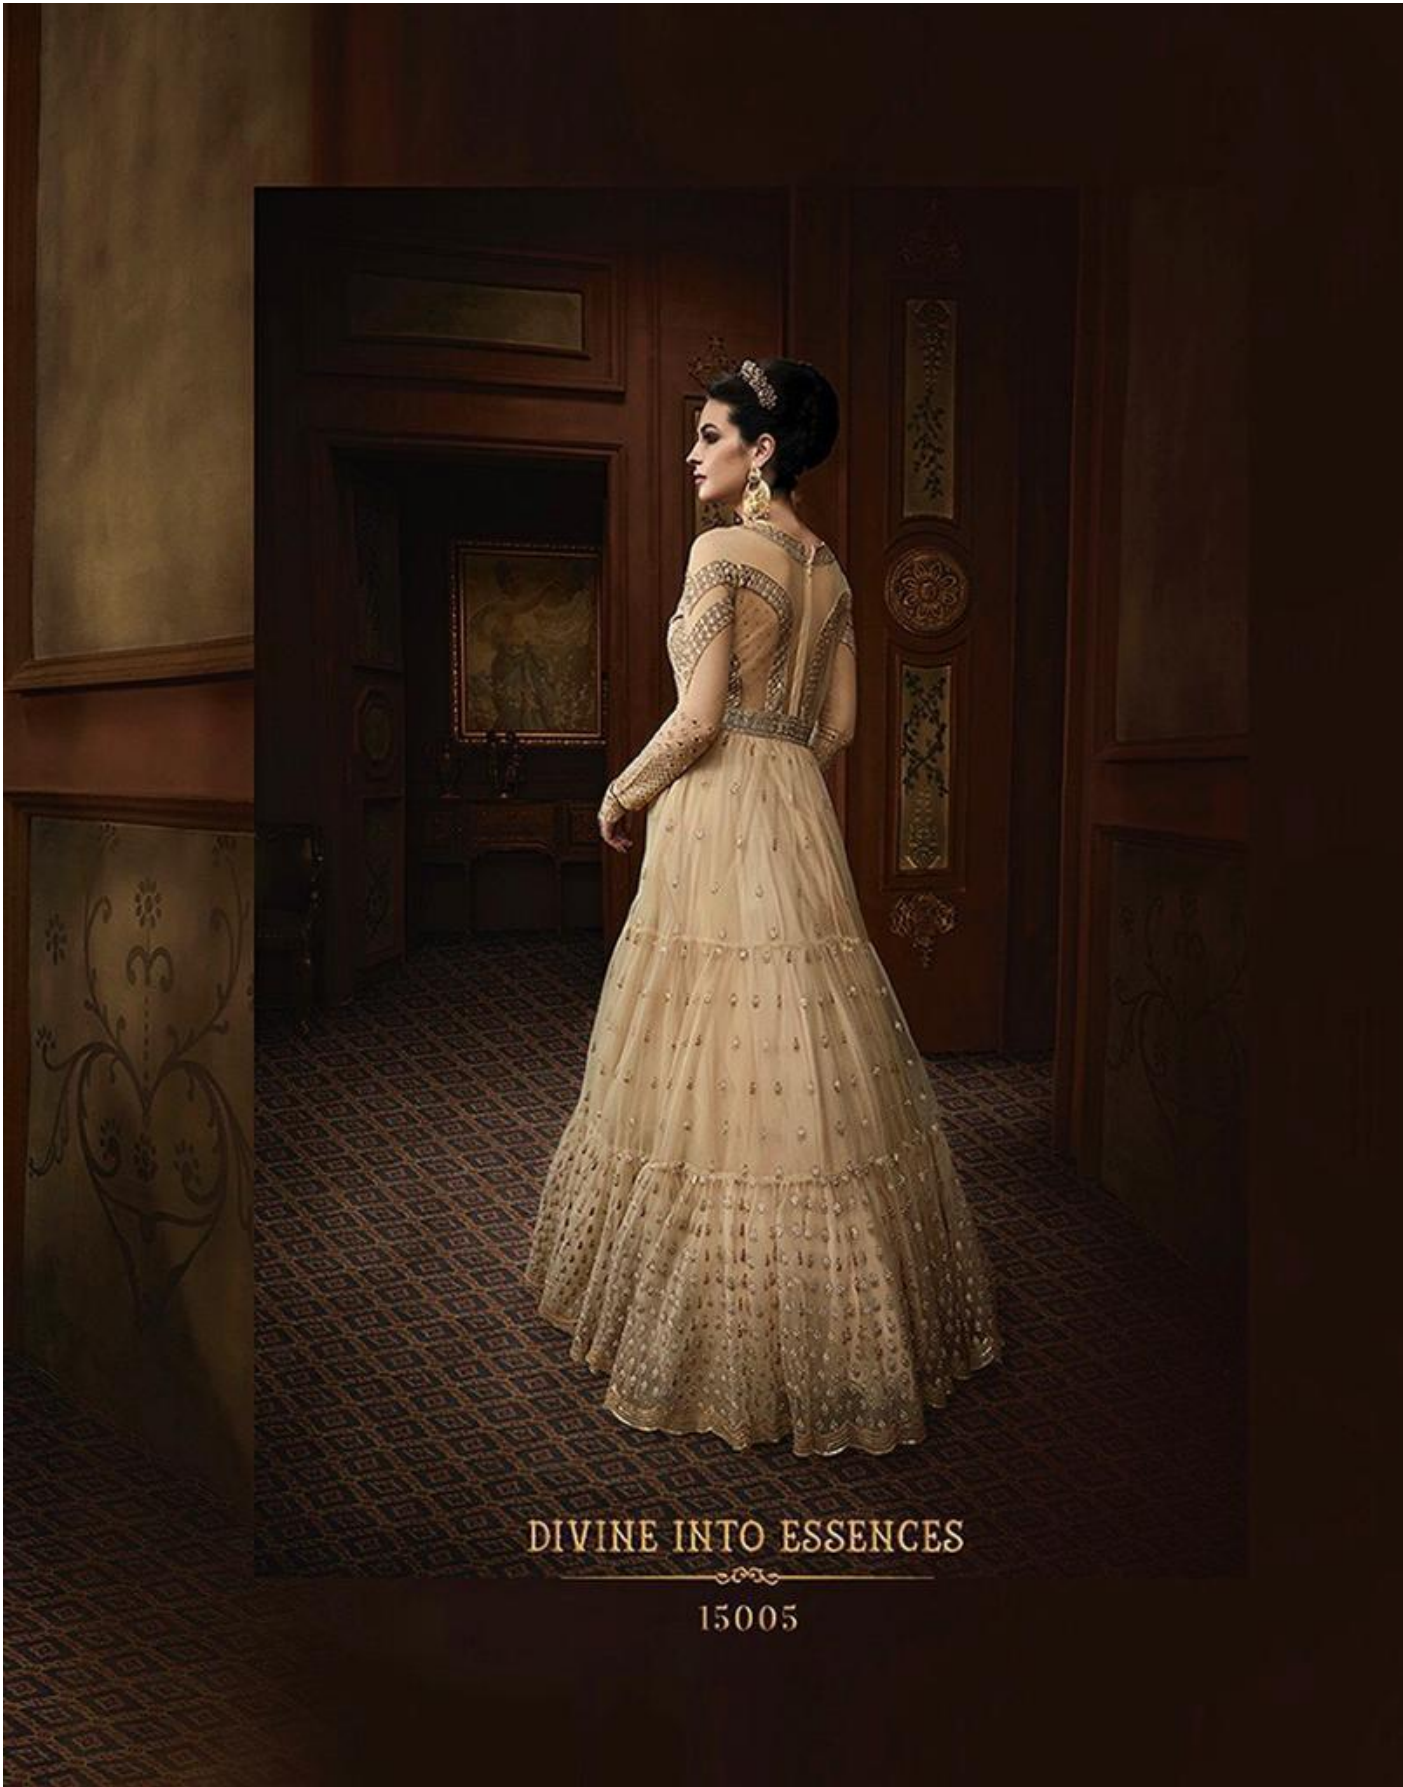

DIVINE INTO ESSENCES

15005