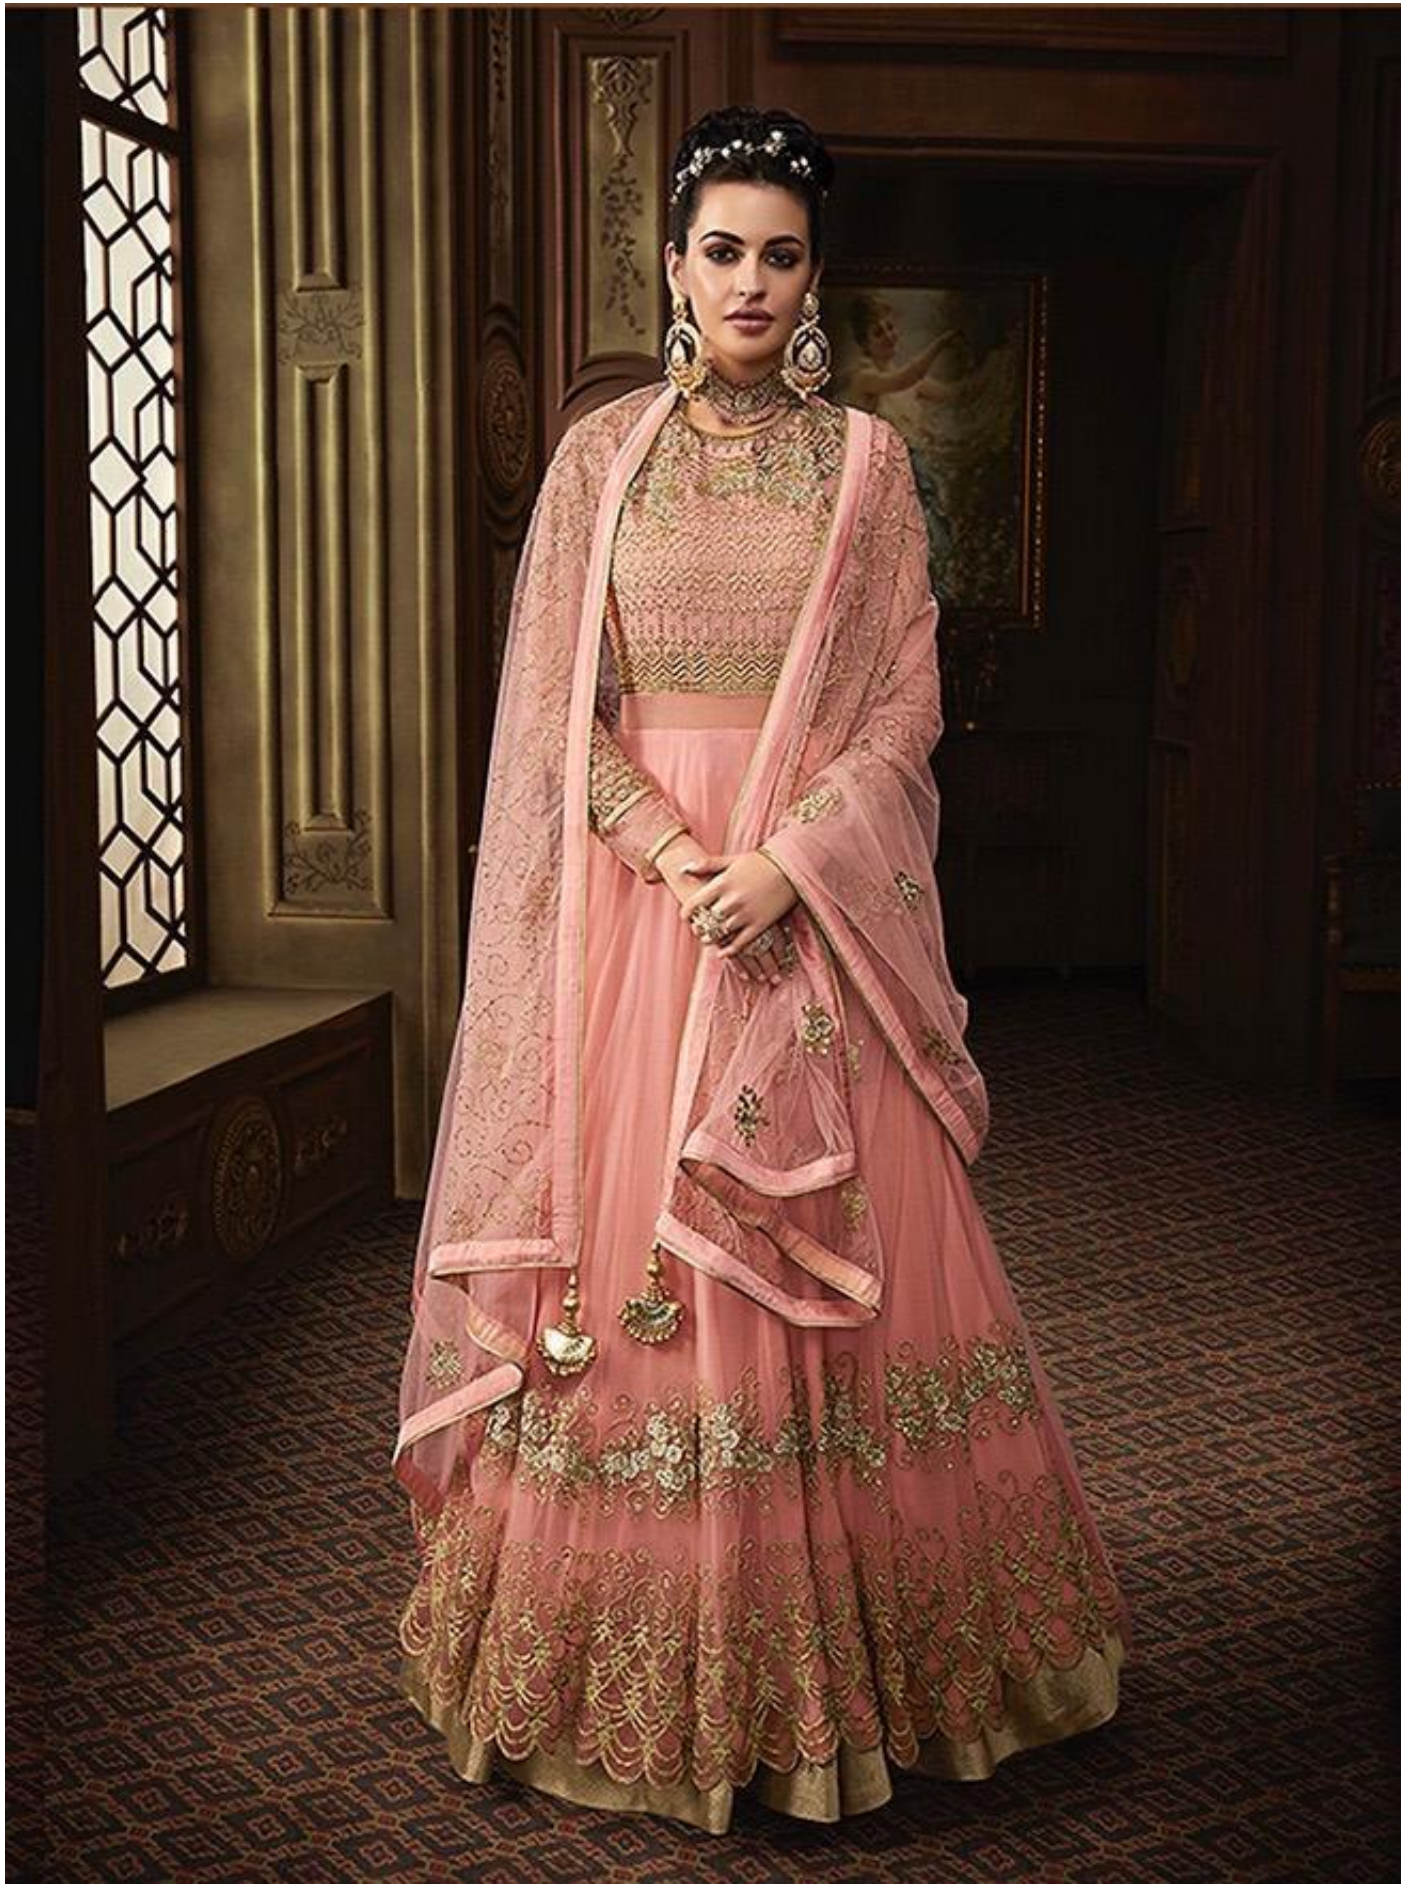

Glossy

BE · FIERCE

15011

Glossy

15010

Glossy

GLORIFY·SOUL

15010

Glossy

15010

15009

Glossy

YOUR BELIEF

A woman is standing in a hallway, wearing a long, flowing pink and gold outfit. The outfit consists of a long-sleeved top with intricate gold embroidery and a matching long skirt or dhoti. She is also wearing a sheer pink dupatta with gold floral patterns. Her accessories include large gold hoop earrings, a headband, and several rings. She is looking towards the camera with a slight smile. The background is a dark wood-paneled hallway with a patterned carpet.