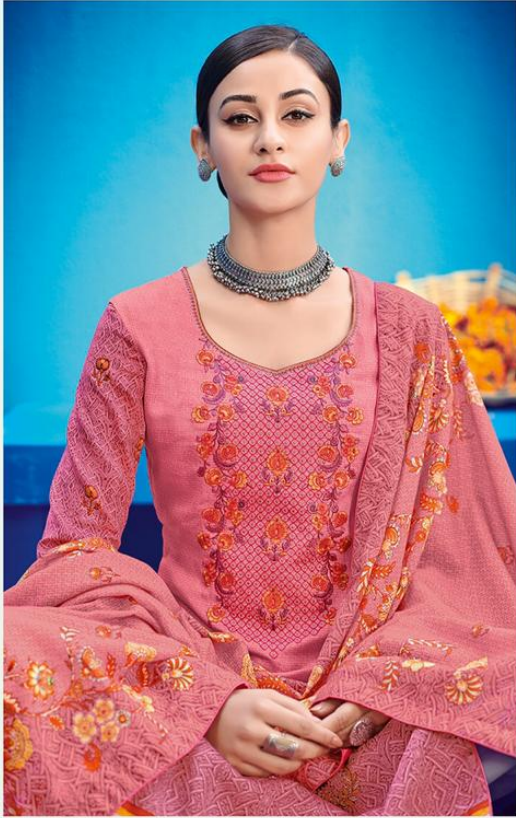

506

510

  
**HOUSE OF LAWN**<sup>®</sup>
  
 DEFINING FEMININITY AND LUXURY

*~ Raas* || रास ~

100% PURE ORIGINAL JAM SATIN WITH BARIK KASHMIRI EMBROIDERY

ہاؤس آف لارن

HOUSE OF LAWN<sup>TM</sup>  
DEFINING FEMININITY AND LUXURY