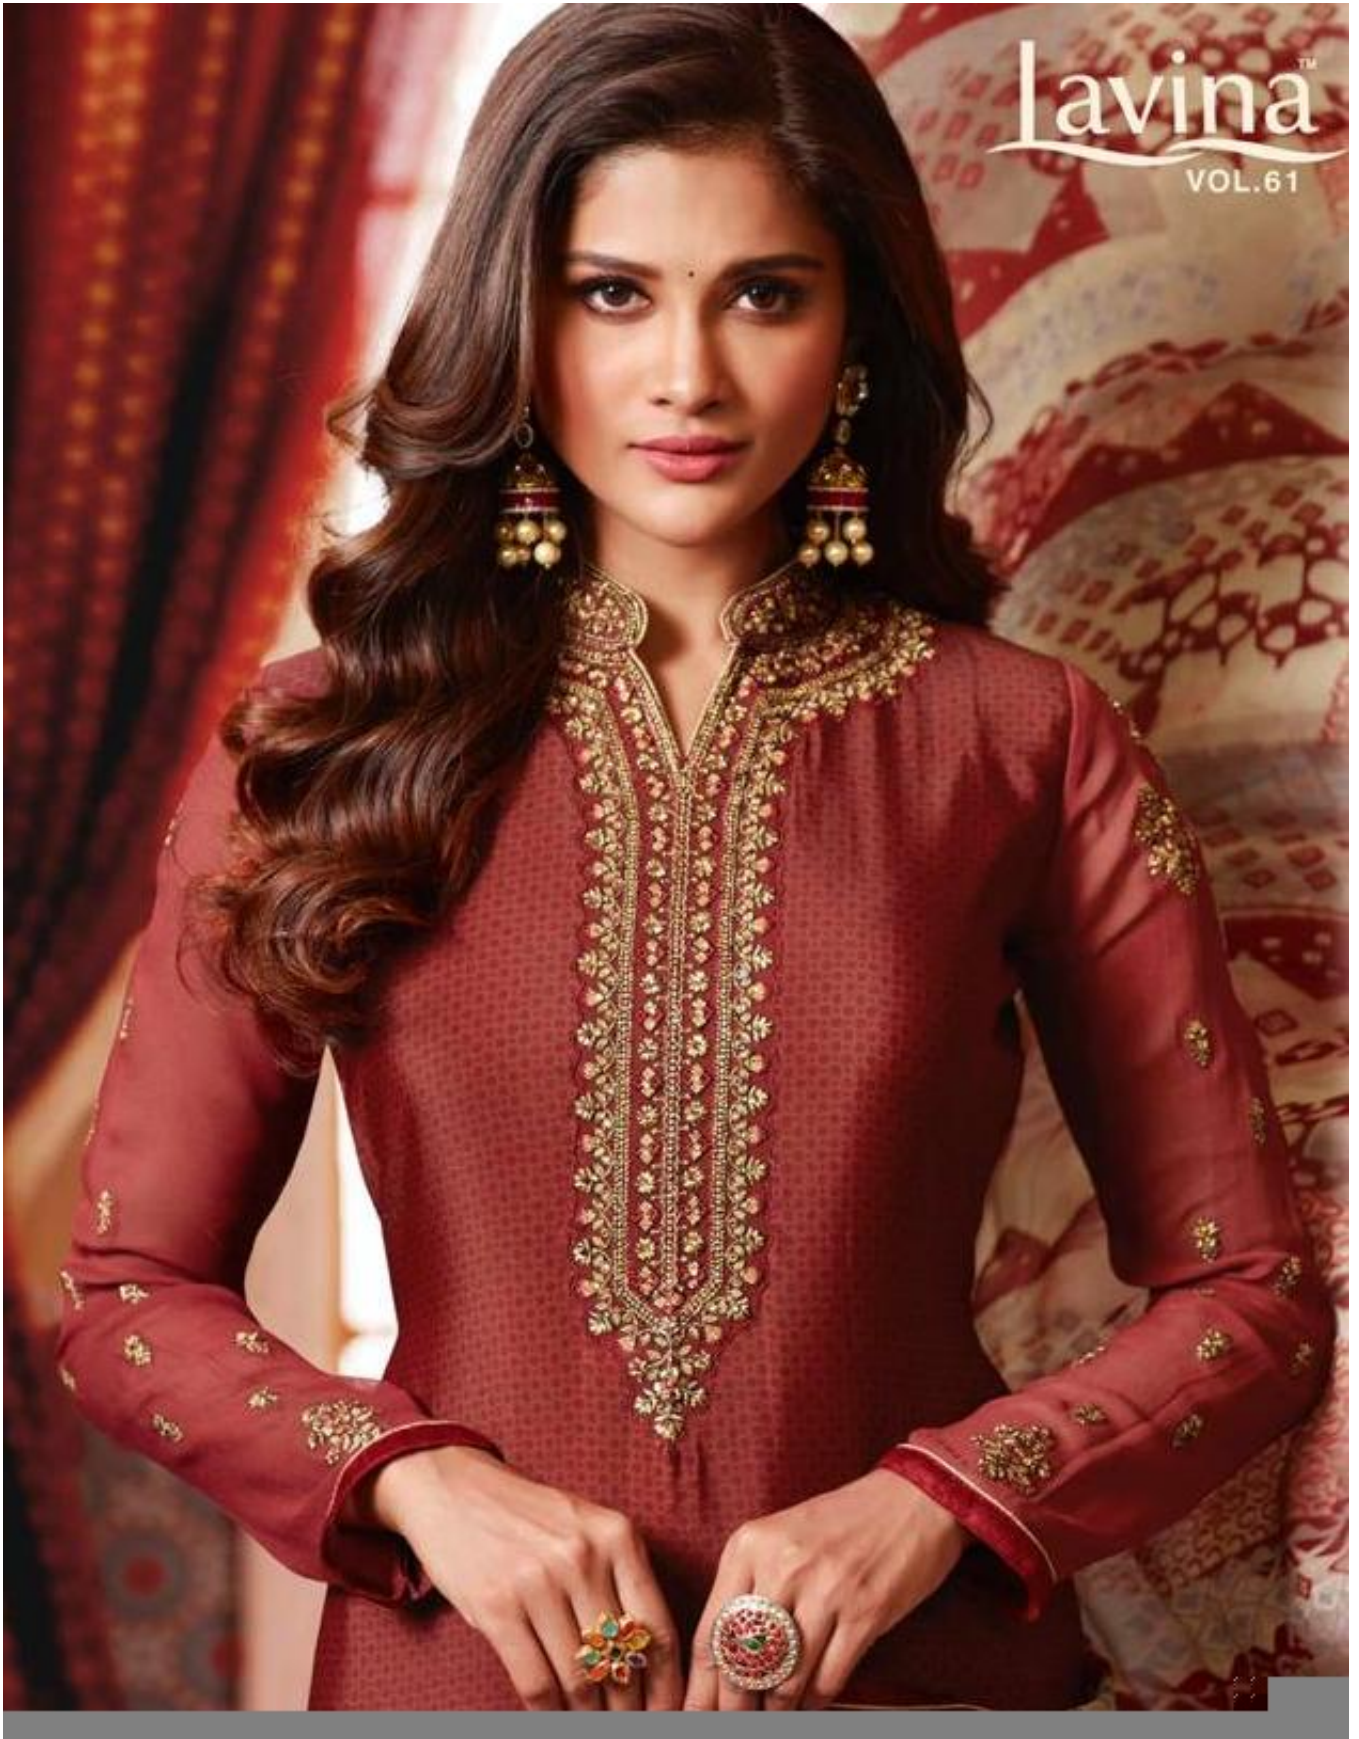

Lavina™
VOL.61