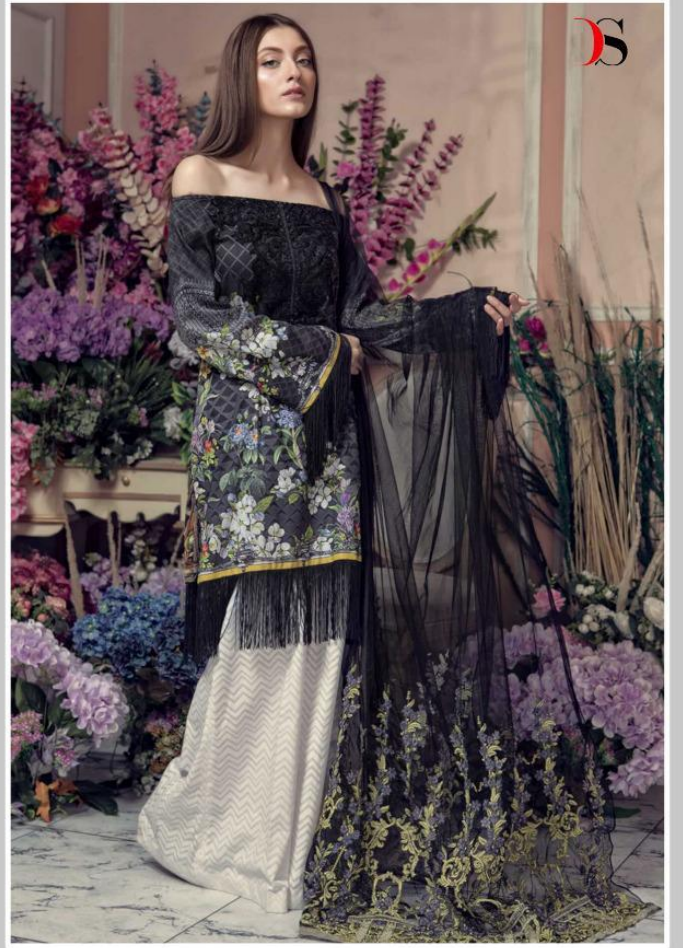

Ayesha

700-604

Ayesha

700-605

Ayesha

D.No	TOP	BOTTOM	DUPATTA
<b>700-601</b>	Pure Cotton with heavy embroidery	Semi Loan Ink Print	Chiffon Print
<b>700-602</b>	Pure Cotton with embroidery	Semi Loan	Soft Net With Heavy Embroidery
<b>700-603</b>	Pure Cotton Digital Print With Heavy Embroidery	Semi Loan Ink Print	Soft Net With Two Side Heavy Pllu Border Embroidery
<b>700-604</b>	Pure Cotton With embroidery	Semi Loan	Soft Net With Heavy Embroidery
<b>700-605</b>	Pure Cotton Digital Print With Heavy Embroidery	Semi Loan Ink Print	Soft Net With Two Side Heavy Pllu Border Embroidery
<b>700-606</b>	Pure Cotton with heavy embroidery	Semi Loan Ink Print	Chiffon Print