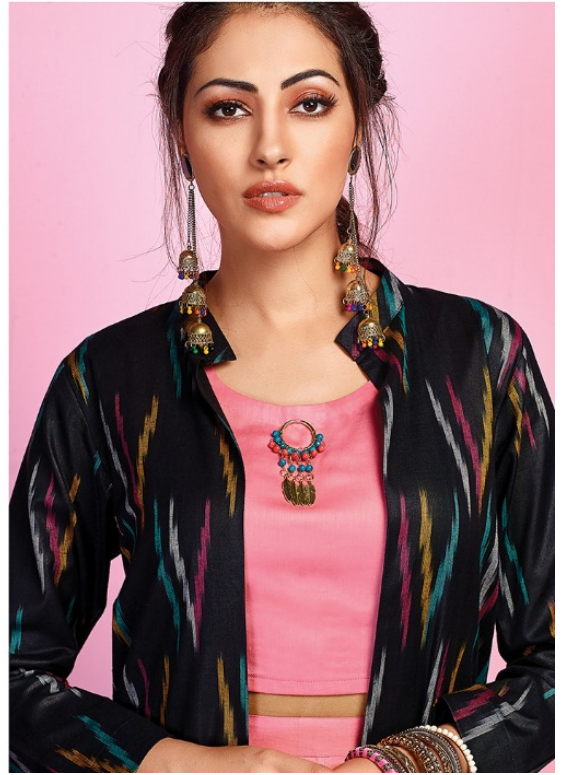

TUCUTE

TUCUTE
| FASHION

TC-434
NEW IN
STORE!

TUCUTE

TUCUTE

TC-438
NEW IN
STORE!

TC-437
SPRING
COLLECTION!

TUCUTE

TUCUTE

TUCUTE
| FASHION

TUCUTE

TUCUTE

Design No.	PROUDUCT NAME	Rate
TC-432	TUCUTE	1095
TC-433	TUCUTE	1095
TC-434	TUCUTE	1095
TC-435	TUCUTE	1095
TC-436	TUCUTE	1095
TC-437	TUCUTE	1095
TC-438	TUCUTE	1095

(FULLY STITCHED)

FEBRIC DETAILS

SIZE: M, L, XL,XXL

JACKET = PURE HANDLOOM
CROP TOP & BOTTOM = PURE COTTON SATIN

=====
TOTAL SUITS: 07 FULL SET AMOUNT :7665 AVG. AMOUNT 1095
=====

TC-432

TC-433

TC-436

TC-437