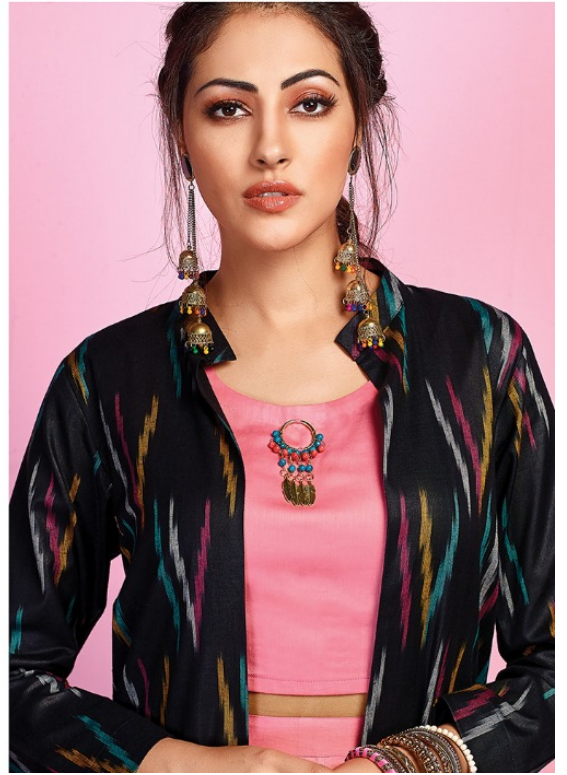

TUCUTE

TUCUTE
FASHION

TC-434
NEW IN
STORE!

TUCUTE

TUCUTE

TC-438
NEW IN
STORE!

TC-437
SPRING
COLLECTION!

TUCUTE

TUCUTE

TUCUTE
| FASHION

TUCUTE

TUCUTE

Design No.	PROUDUCT NAME	Rate
TC-432	TUCUTE	1095
TC-433	TUCUTE	1095
TC-434	TUCUTE	1095
TC-435	TUCUTE	1095
TC-436	TUCUTE	1095
TC-437	TUCUTE	1095
TC-438	TUCUTE	1095

(FULLY STITCHED)

FEBRIC DETAILS

SIZE: M, L, XL,XXL

JACKET = PURE HANDLOOM
CROP TOP & BOTTOM = PURE COTTON SATIN

=====
TOTAL SUITS: 07 FULL SET AMOUNT :7665 AVG. AMOUNT 1095
=====

TC-432

TC-433

TC-436

TC-437