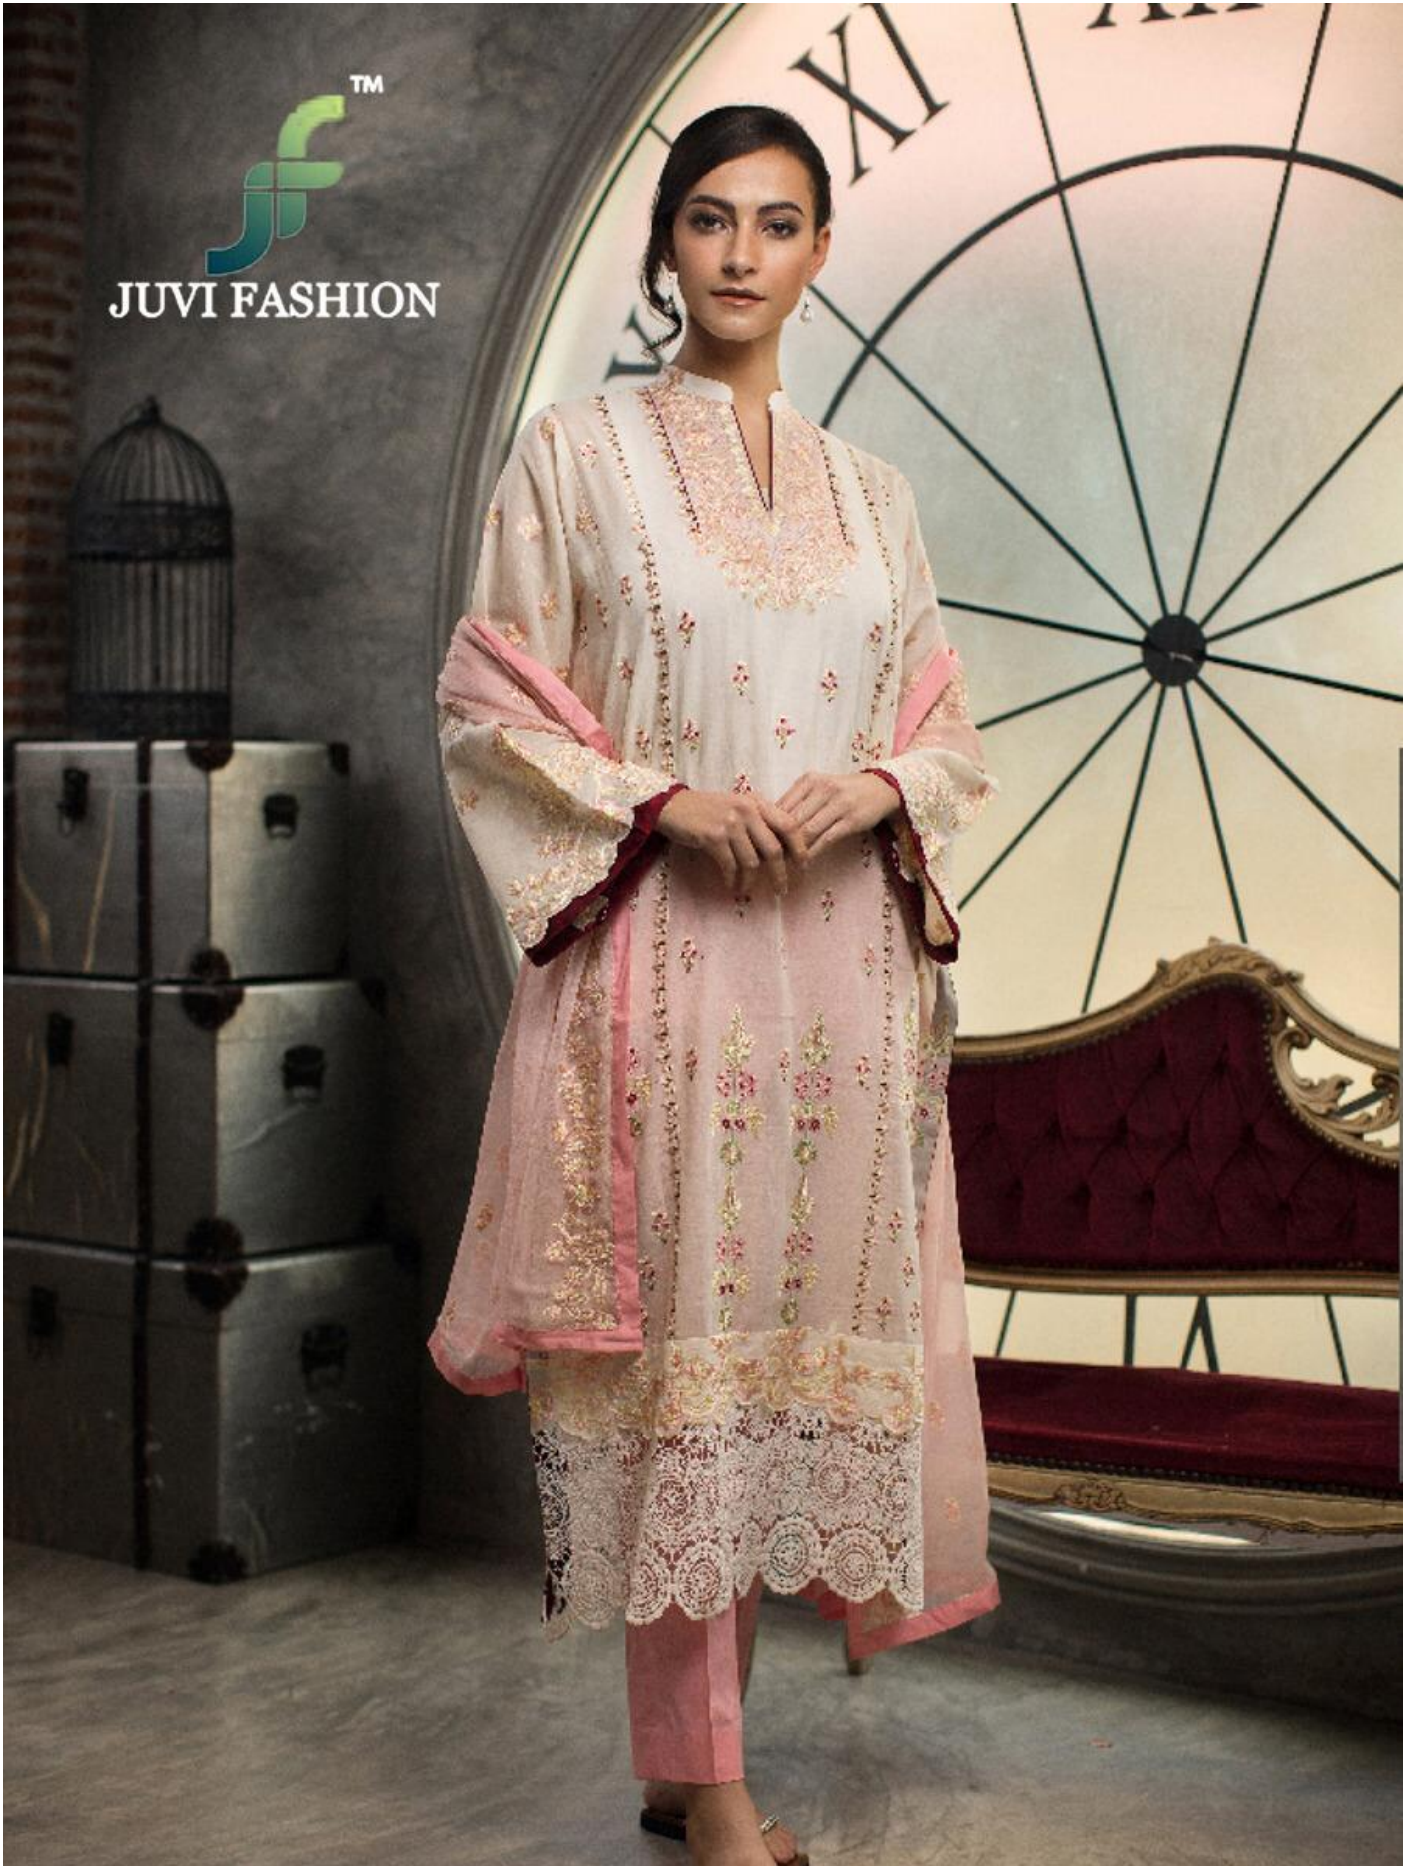

JUVI FASHION