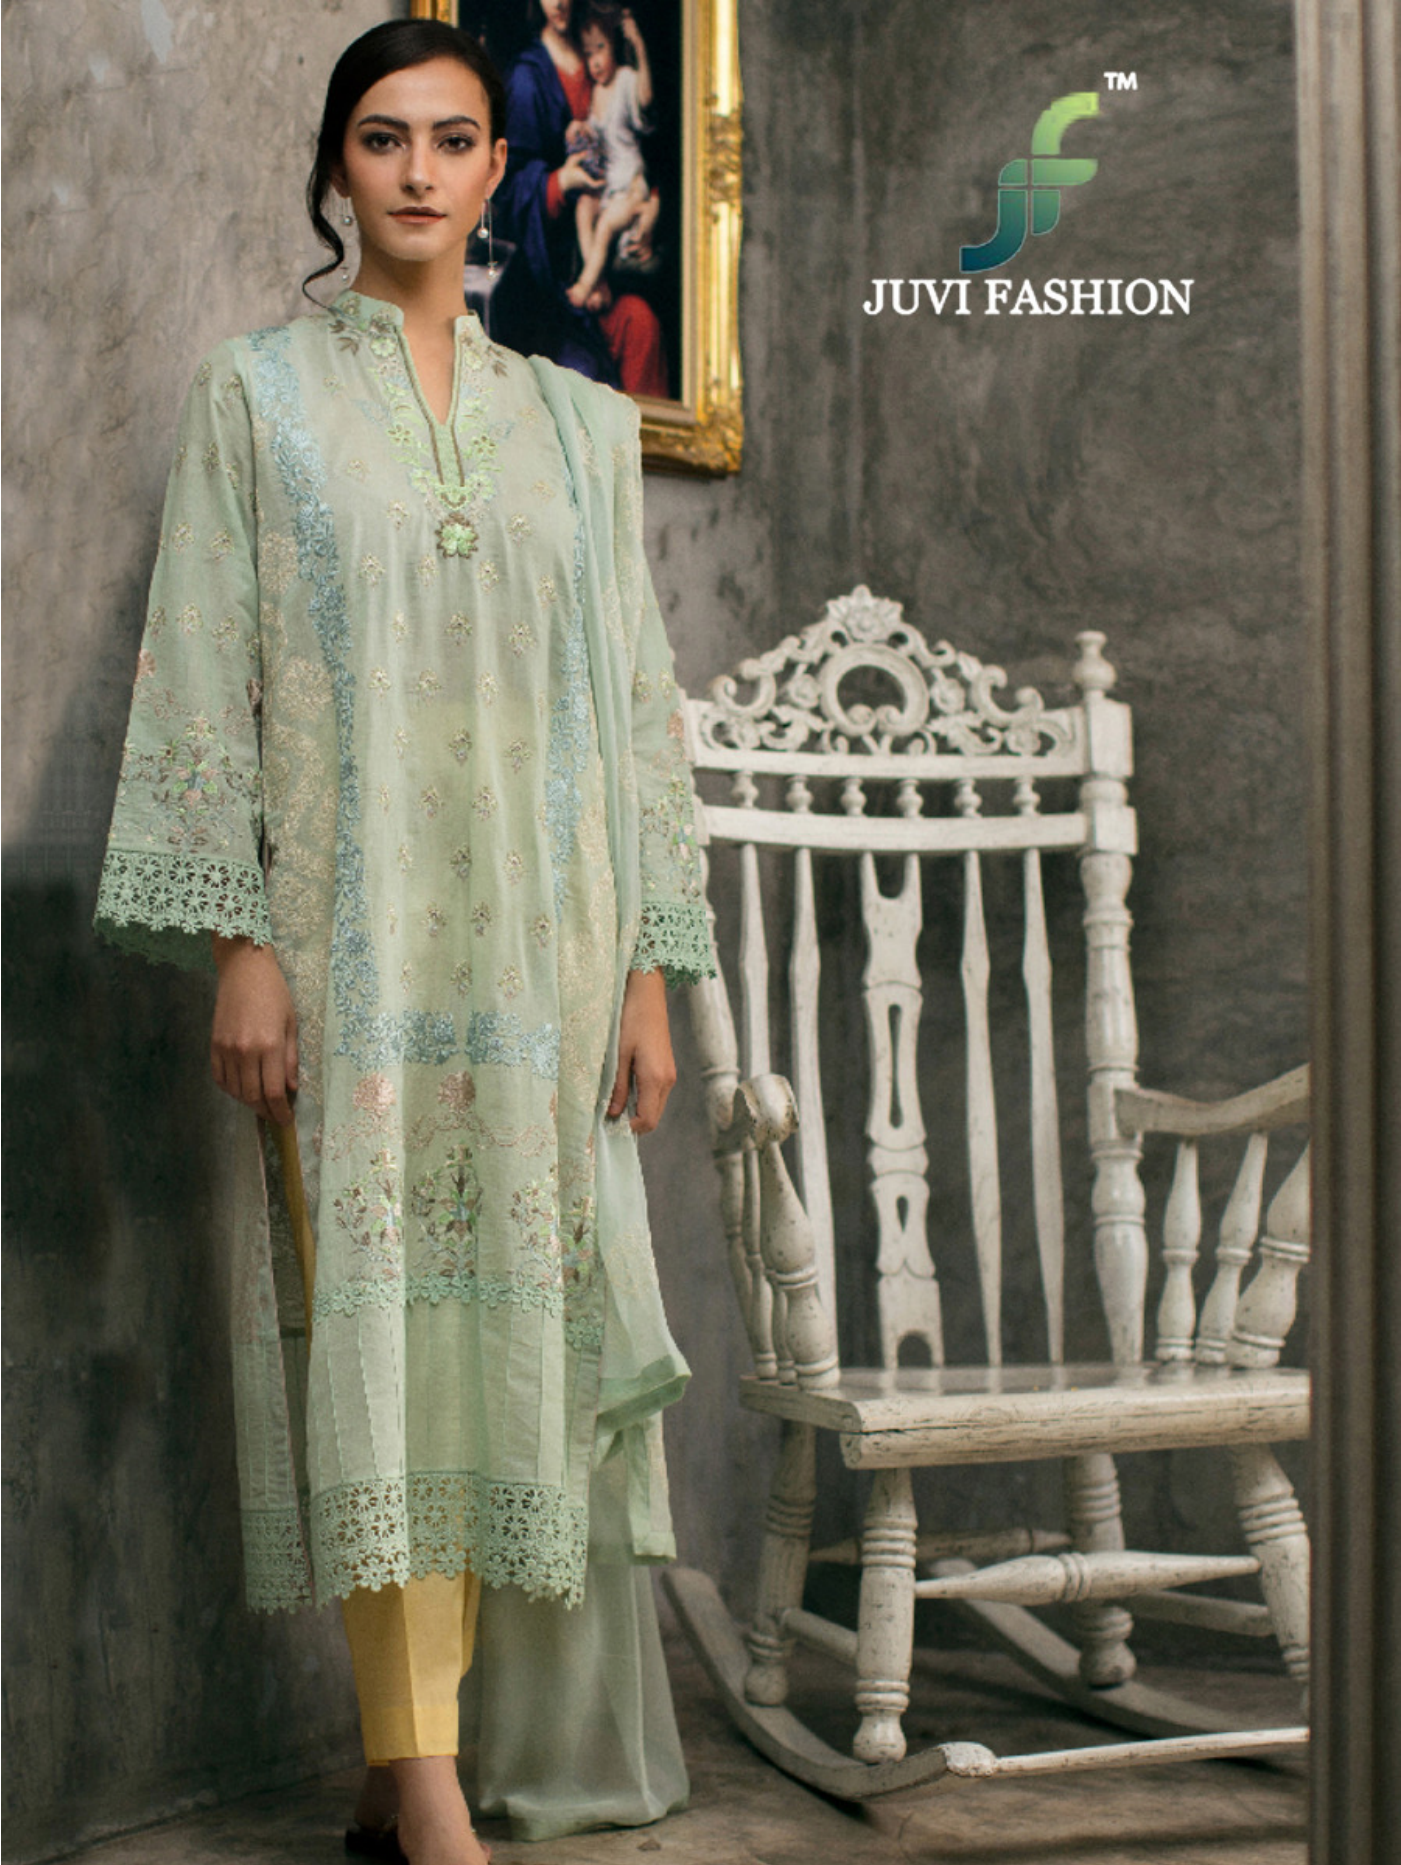

JUVI FASHION

B E S T B E A U T Y

Crimson

COTTON COLLECTION - 19

JUVI FASHION

JUVI FASHION

Crimson

B E S T B E A U T Y

COTTON COLLECTION - 19

JUVI FASHION

Crimson

B E S T B E A U T Y

COTTON COLLECTION - 19

JUVI FASHION

D.No.	TOP	BOTTOM	DUPATTA
43001	CAMBRIC COTTON WITH SELF EMBROIDERY WORK	SEMI LAWN (P.C. COTTON)	NAZMIN EMBROIDERY WORK
43002	CAMBRIC COTTON WITH SELF EMBROIDERY WORK	SEMI LAWN (P.C. COTTON)	NAZMIN EMBROIDERY WORK
43003	CAMBRIC COTTON WITH SELF EMBROIDERY WORK	SEMI LAWN (P.C. COTTON)	NAZMIN EMBROIDERY WORK
43004	CAMBRIC COTTON WITH SELF EMBROIDERY WORK	SEMI LAWN (P.C. COTTON)	NAZMIN EMBROIDERY WORK
43005	CAMBRIC COTTON WITH SELF EMBROIDERY WORK	SEMI LAWN (P.C. COTTON)	NAZMIN EMBROIDERY WORK