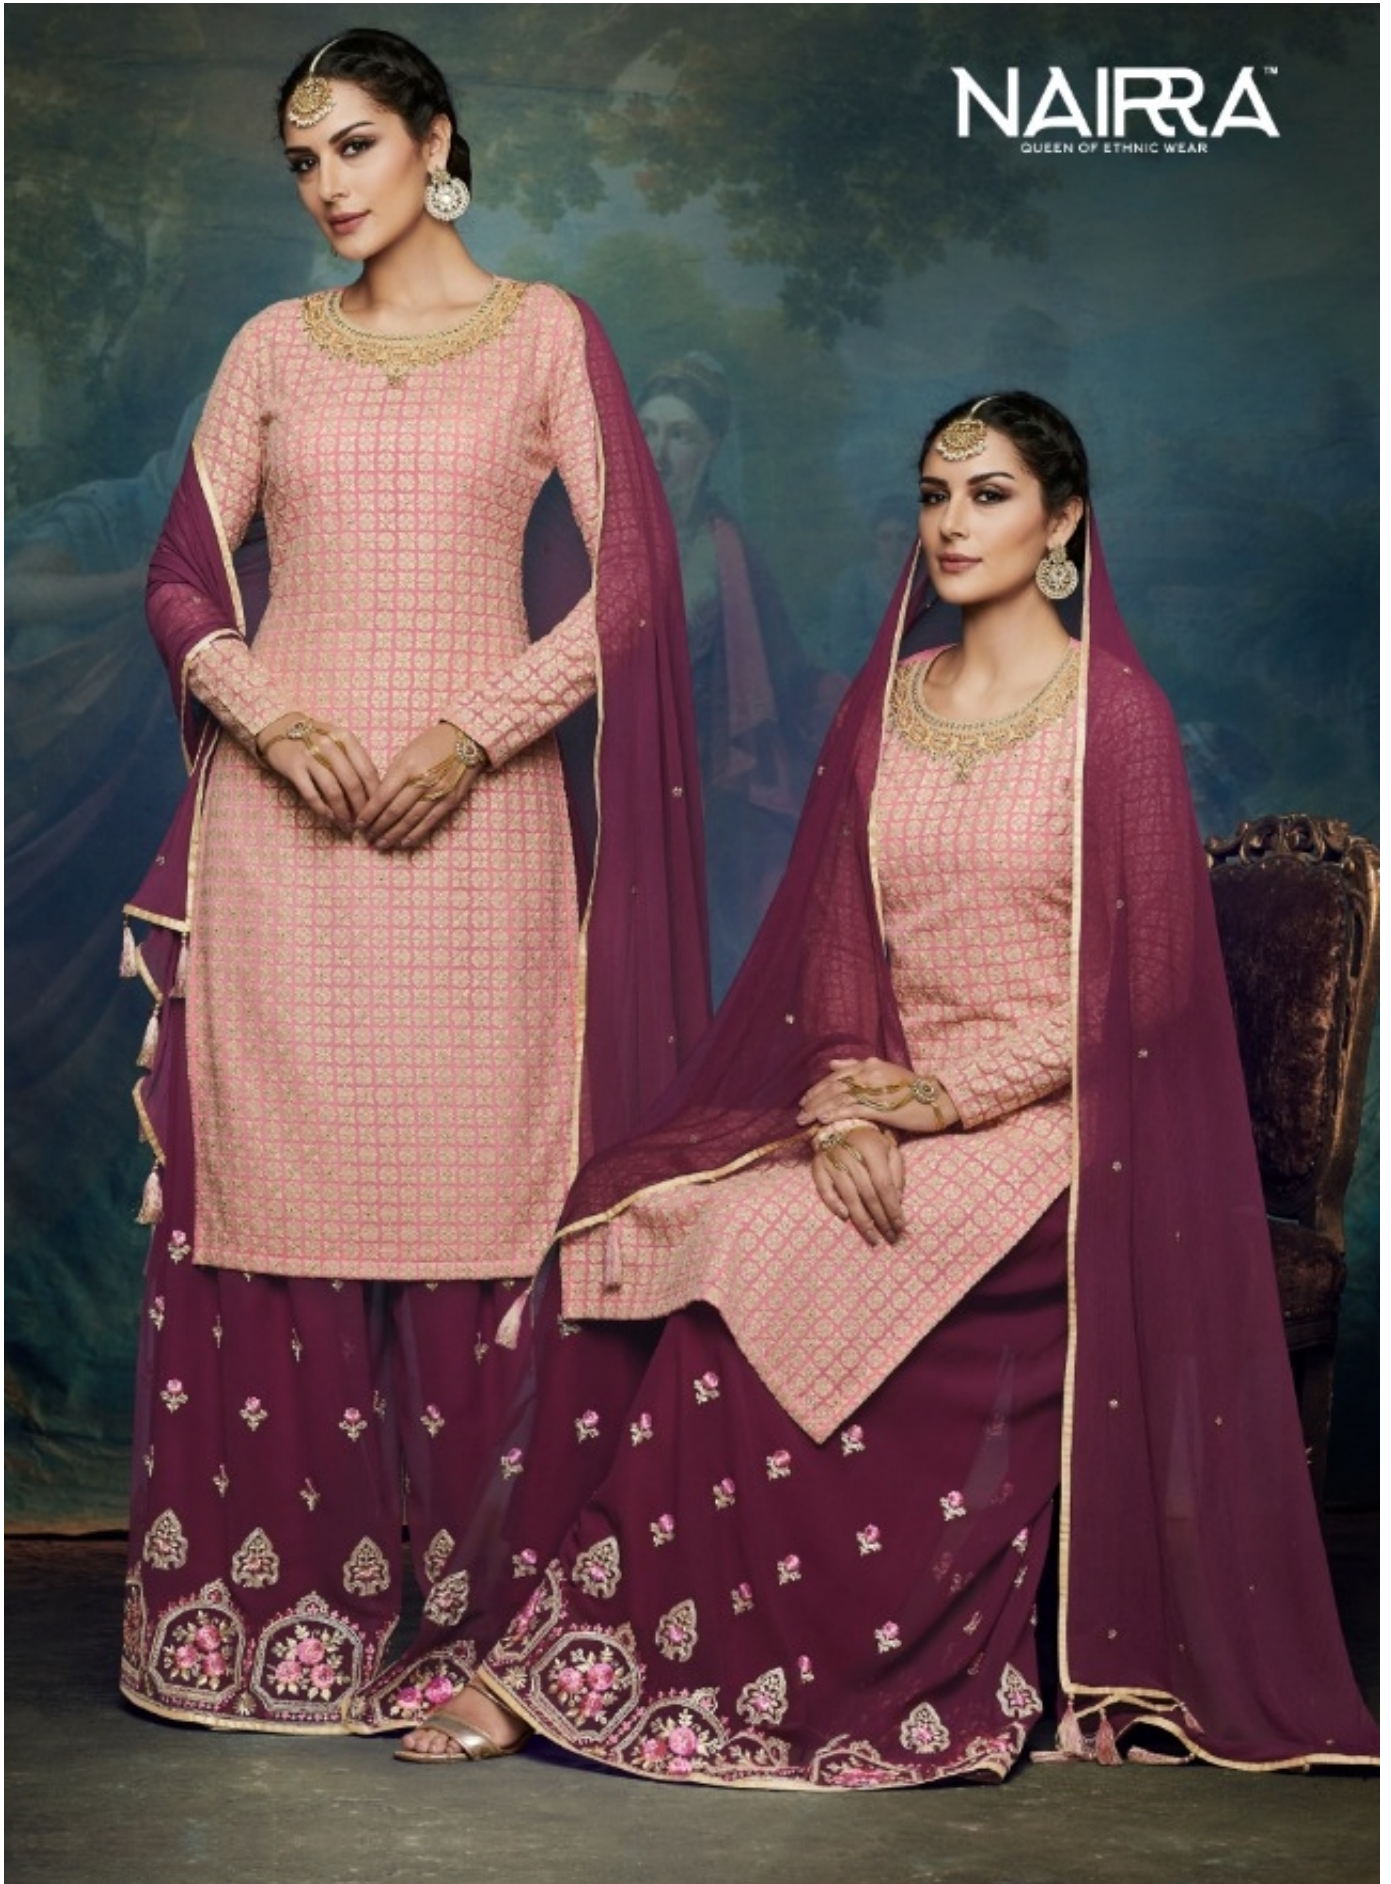

**NAIRA™**  
QUEEN OF ETHNIC WEAR

TOP - PEACH  
GEORGETTE WITH  
LUCKNOWI WORK  
TOP INNER - PEACH  
SANTOON  
BOTTOM - WINE  
GEORGETTE WITH  
SANTOON INNER  
DUPATTA - CHIFFON  
D. NO : 1047

NAIRRA  
QUEEN OF ETHNIC WEAR

**NAIRRA**  
QUEEN OF ETHNIC WEAR

TOP - GREY GEORGETTE  
WITH LUCKNOWI WORK  
TOP INNER - GREY  
SANTOON  
BOTTOM - NAVY  
BLUE GEORGETTE  
WITH SANTOON INNER  
DUPATTA - CHIFFON  
D. NO : 1045

TOP - TUSSAR  
GEORGETTE WITH  
LUCKNOWI WORK  
TOP INNER - TUSSAR  
SANTOON  
BOTTOM - COFFEE  
GEORGETTE WITH  
SANTOON INNER  
DUPATTA - CHIFFON  
D. NO: 1046

**NAIRA™**  
QUEEN OF ETHNIC WEAR

TOP - PINK GEORGETTE  
WITH LUCKNOWI WORK  
TOP INNER - PINK  
SANTOON  
BOTTOM - WINE  
GEORGETTE WITH  
SANTOON INNER  
DUPATTA - CHIFFON  
D. NO : 1049

**NAIRA**

D. NO : 1048