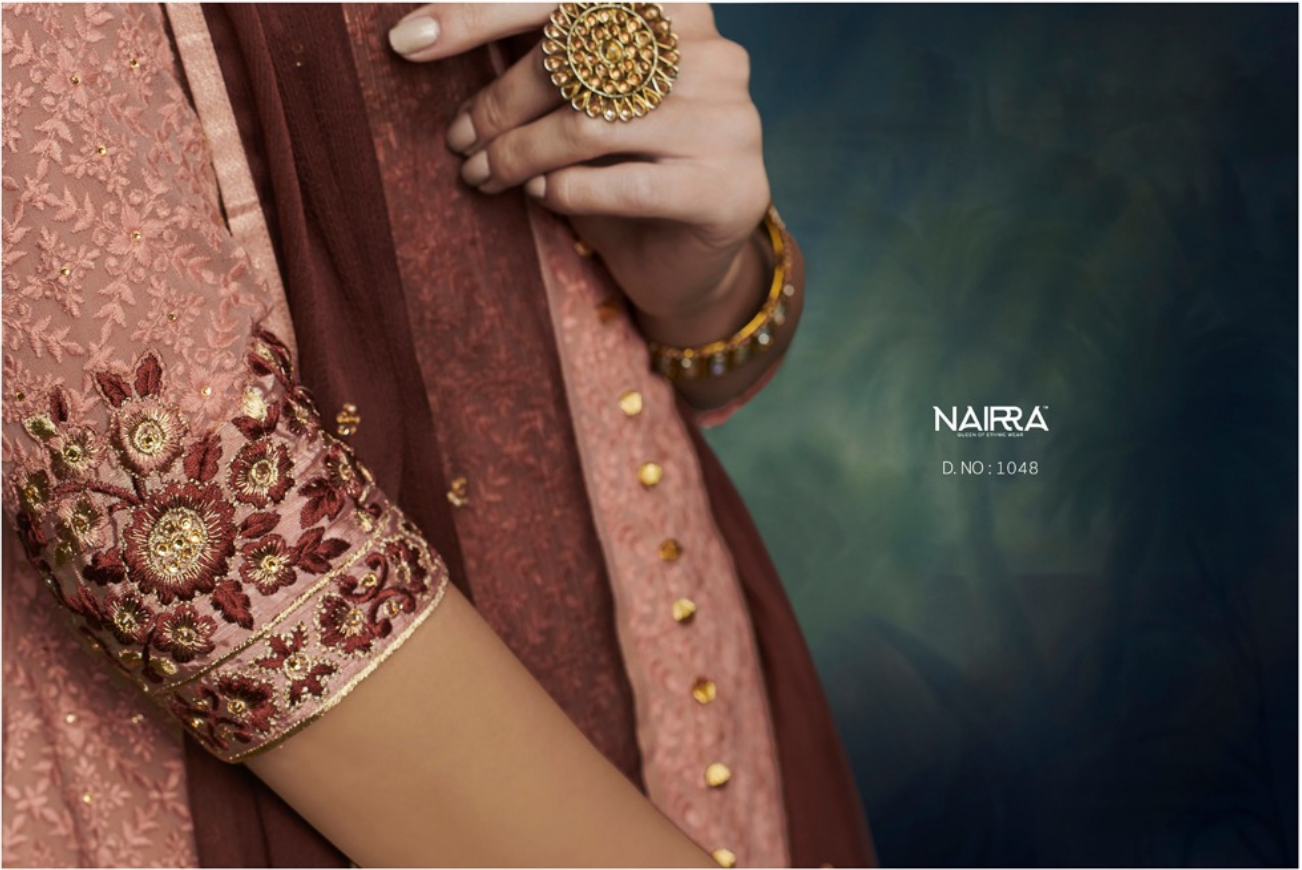

**NAIRA™**  
QUEEN OF ETHNIC WEAR

TOP - PEACH  
GEORGETTE WITH  
LUCKNOWI WORK  
TOP INNER - PEACH  
SANTOON  
BOTTOM - WINE  
GEORGETTE WITH  
SANTOON INNER  
DUPATTA - CHIFFON  
D. NO : 1047

NAIRRA  
QUEEN OF ETHNIC WEAR

**NAIRRA**  
QUEEN OF ETHNIC WEAR

TOP - GREY GEORGETTE  
WITH LUCKNOWI WORK  
TOP INNER - GREY  
SANTOON  
BOTTOM - NAVY  
BLUE GEORGETTE  
WITH SANTOON INNER  
DUPATTA - CHIFFON  
D. NO : 1045

TOP - TUSSAR  
GEORGETTE WITH  
LUCKNOWI WORK  
TOP INNER - TUSSAR  
SANTOON  
BOTTOM - COFFEE  
GEORGETTE WITH  
SANTOON INNER  
DUPATTA - CHIFFON  
D. NO: 1046

**NAIRA™**  
QUEEN OF ETHNIC WEAR

TOP - PINK GEORGETTE  
WITH LUCKNOWI WORK  
TOP INNER - PINK  
SANTOON  
BOTTOM - WINE  
GEORGETTE WITH  
SANTOON INNER  
DUPATTA - CHIFFON  
D. NO : 1049

**NAIRA**

D. NO : 1048

**NAIRA™**  
QUEEN OF ETHNIC WEAR

TOP - PISTA  
GEORGETTE WITH  
LUCKNOWI WORK  
TOP INNER - PISTA  
SANTOON  
BOTTOM - MORPEACH  
GEORGETTE WITH  
SANTOON INNER  
DUPATTA - CHIFFON  
D. NO : 1050

TOP - CHICKOO  
GEORGETTE WITH  
LUCKNOWI WORK  
TOP INNER - CHICKOO  
SANTOON  
BOTTOM - BROWN  
GEORGETTE WITH  
SANTOON INNER  
DUPATTA - CHIFFON  
D. NO : 1048