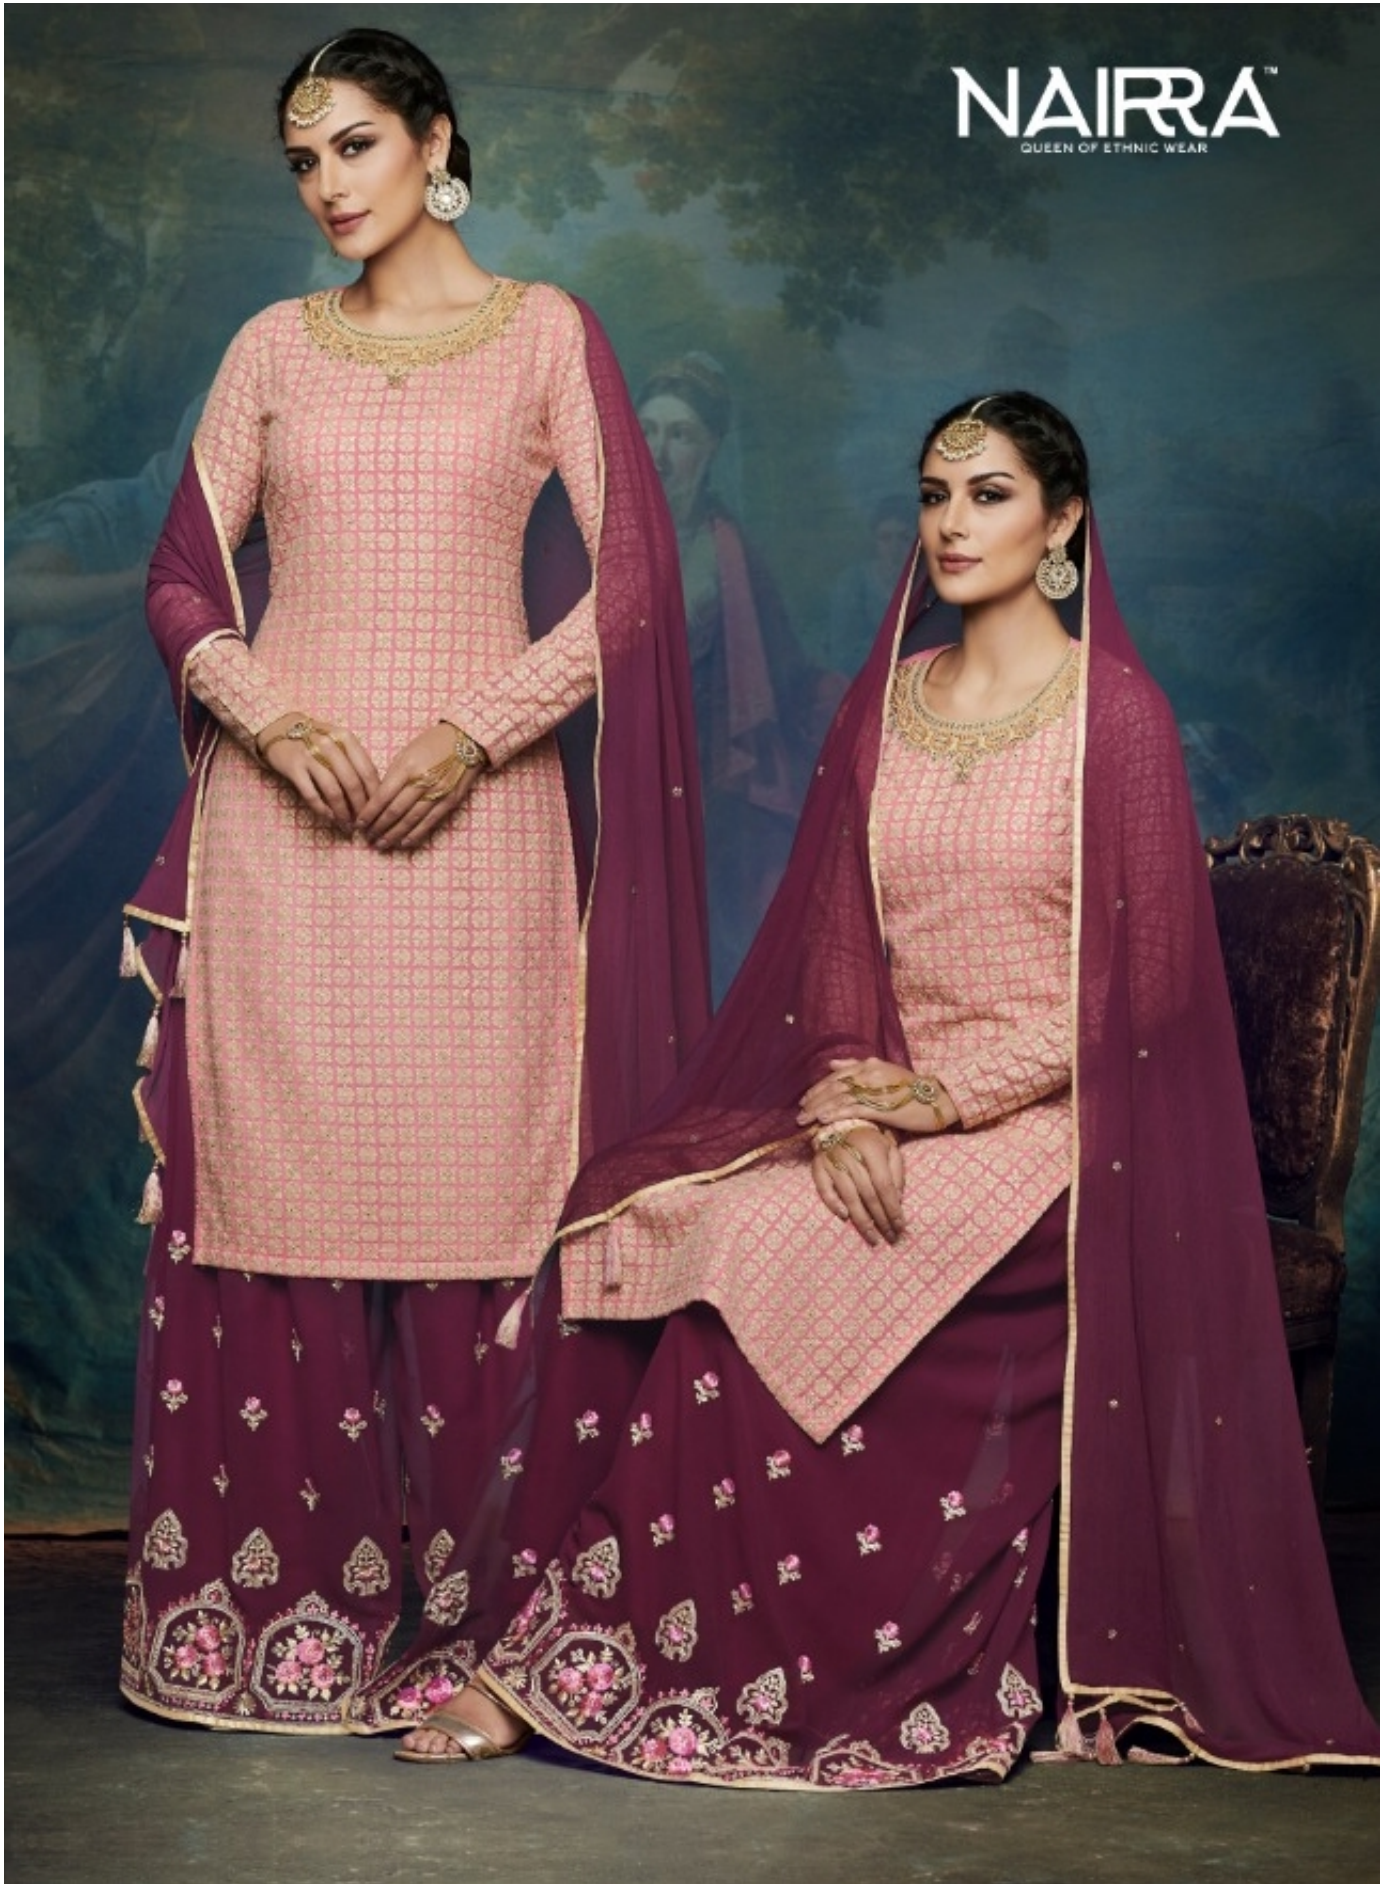

**NAIRA™**  
QUEEN OF ETHNIC WEAR

TOP - PEACH  
GEORGETTE WITH  
LUCKNOWI WORK  
TOP INNER - PEACH  
SANTOON  
BOTTOM - WINE  
GEORGETTE WITH  
SANTOON INNER  
DUPATTA - CHIFFON  
D. NO : 1047

NAIRRA  
QUEEN OF ETHNIC WEAR

**NAIRRA**  
QUEEN OF ETHNIC WEAR

TOP - GREY GEORGETTE  
WITH LUCKNOWI WORK  
TOP INNER - GREY  
SANTOON  
BOTTOM - NAVY  
BLUE GEORGETTE  
WITH SANTOON INNER  
DUPATTA - CHIFFON  
D. NO : 1045

TOP - TUSSAR  
GEORGETTE WITH  
LUCKNOWI WORK  
TOP INNER - TUSSAR  
SANTOON  
BOTTOM - COFFEE  
GEORGETTE WITH  
SANTOON INNER  
DUPATTA - CHIFFON  
D. NO: 1046

**NAIRA™**  
QUEEN OF ETHNIC WEAR

TOP - PINK GEORGETTE  
WITH LUCKNOWI WORK  
TOP INNER - PINK  
SANTOON  
BOTTOM - WINE  
GEORGETTE WITH  
SANTOON INNER  
DUPATTA - CHIFFON  
D. NO : 1049

**NAIRA**

D. NO : 1048

**NAIRA™**  
QUEEN OF ETHNIC WEAR

TOP - PISTA  
GEORGETTE WITH  
LUCKNOWI WORK  
TOP INNER - PISTA  
SANTOON  
BOTTOM - MORPEACH  
GEORGETTE WITH  
SANTOON INNER  
DUPATTA - CHIFFON  
D. NO : 1050

TOP - CHICKOO  
GEORGETTE WITH  
LUCKNOWI WORK  
TOP INNER - CHICKOO  
SANTOON  
BOTTOM - BROWN  
GEORGETTE WITH  
SANTOON INNER  
DUPATTA - CHIFFON  
D. NO : 1048