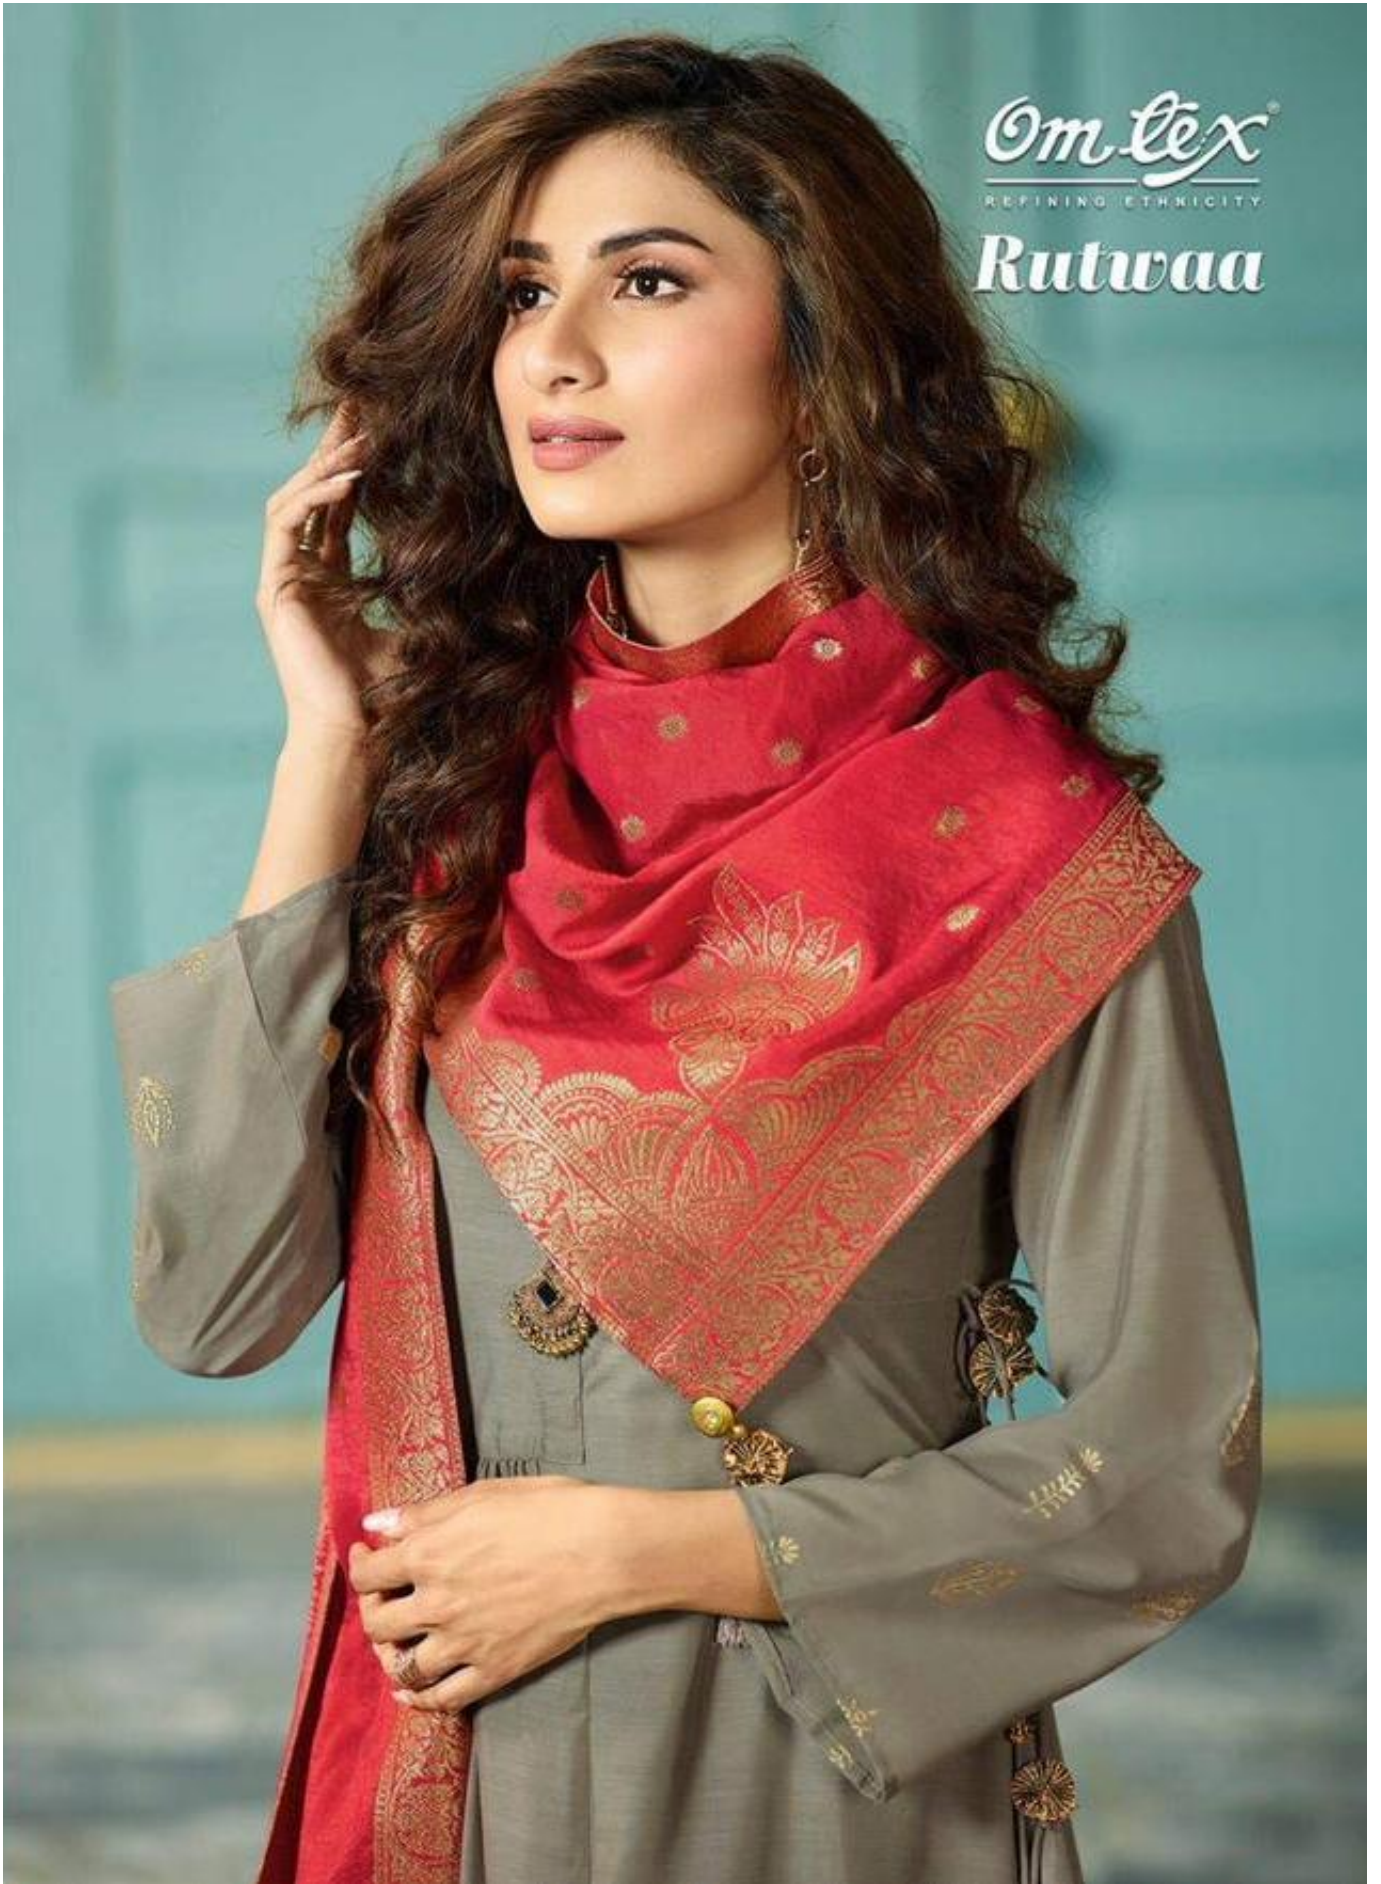

Om Lex[®]
REFINING ETHNICITY

Rutwaa

LONG DRESS

D.NO	PRODUCT NAME	DESCRIPTION	RATE
631	RUTWAA	TOP: MUSLIN INNER: MUSLIN WITH FOIL PRINT DUP.: BANARASI JAQUARD	1795/-
632	RUTWAA	TOP: MUSLIN INNER: MUSLIN WITH FOIL PRINT DUP.: BANARASI JAQUARD	1795/-
633	RUTWAA	TOP: MUSLIN INNER: MUSLIN WITH FOIL PRINT DUP.: BANARASI JAQUARD	1795/-
634	RUTWAA	TOP: MUSLIN INNER: MUSLIN WITH FOIL PRINT DUP.: BANARASI JAQUARD	1795/-
635	RUTWAA	TOP: MUSLIN INNER: MUSLIN WITH FOIL PRINT DUP.: BANARASI JAQUARD	1795/-
636	RUTWAA	TOP: MUSLIN INNER: MUSLIN WITH FOIL PRINT DUP.: BANARASI JAQUARD	1795/-