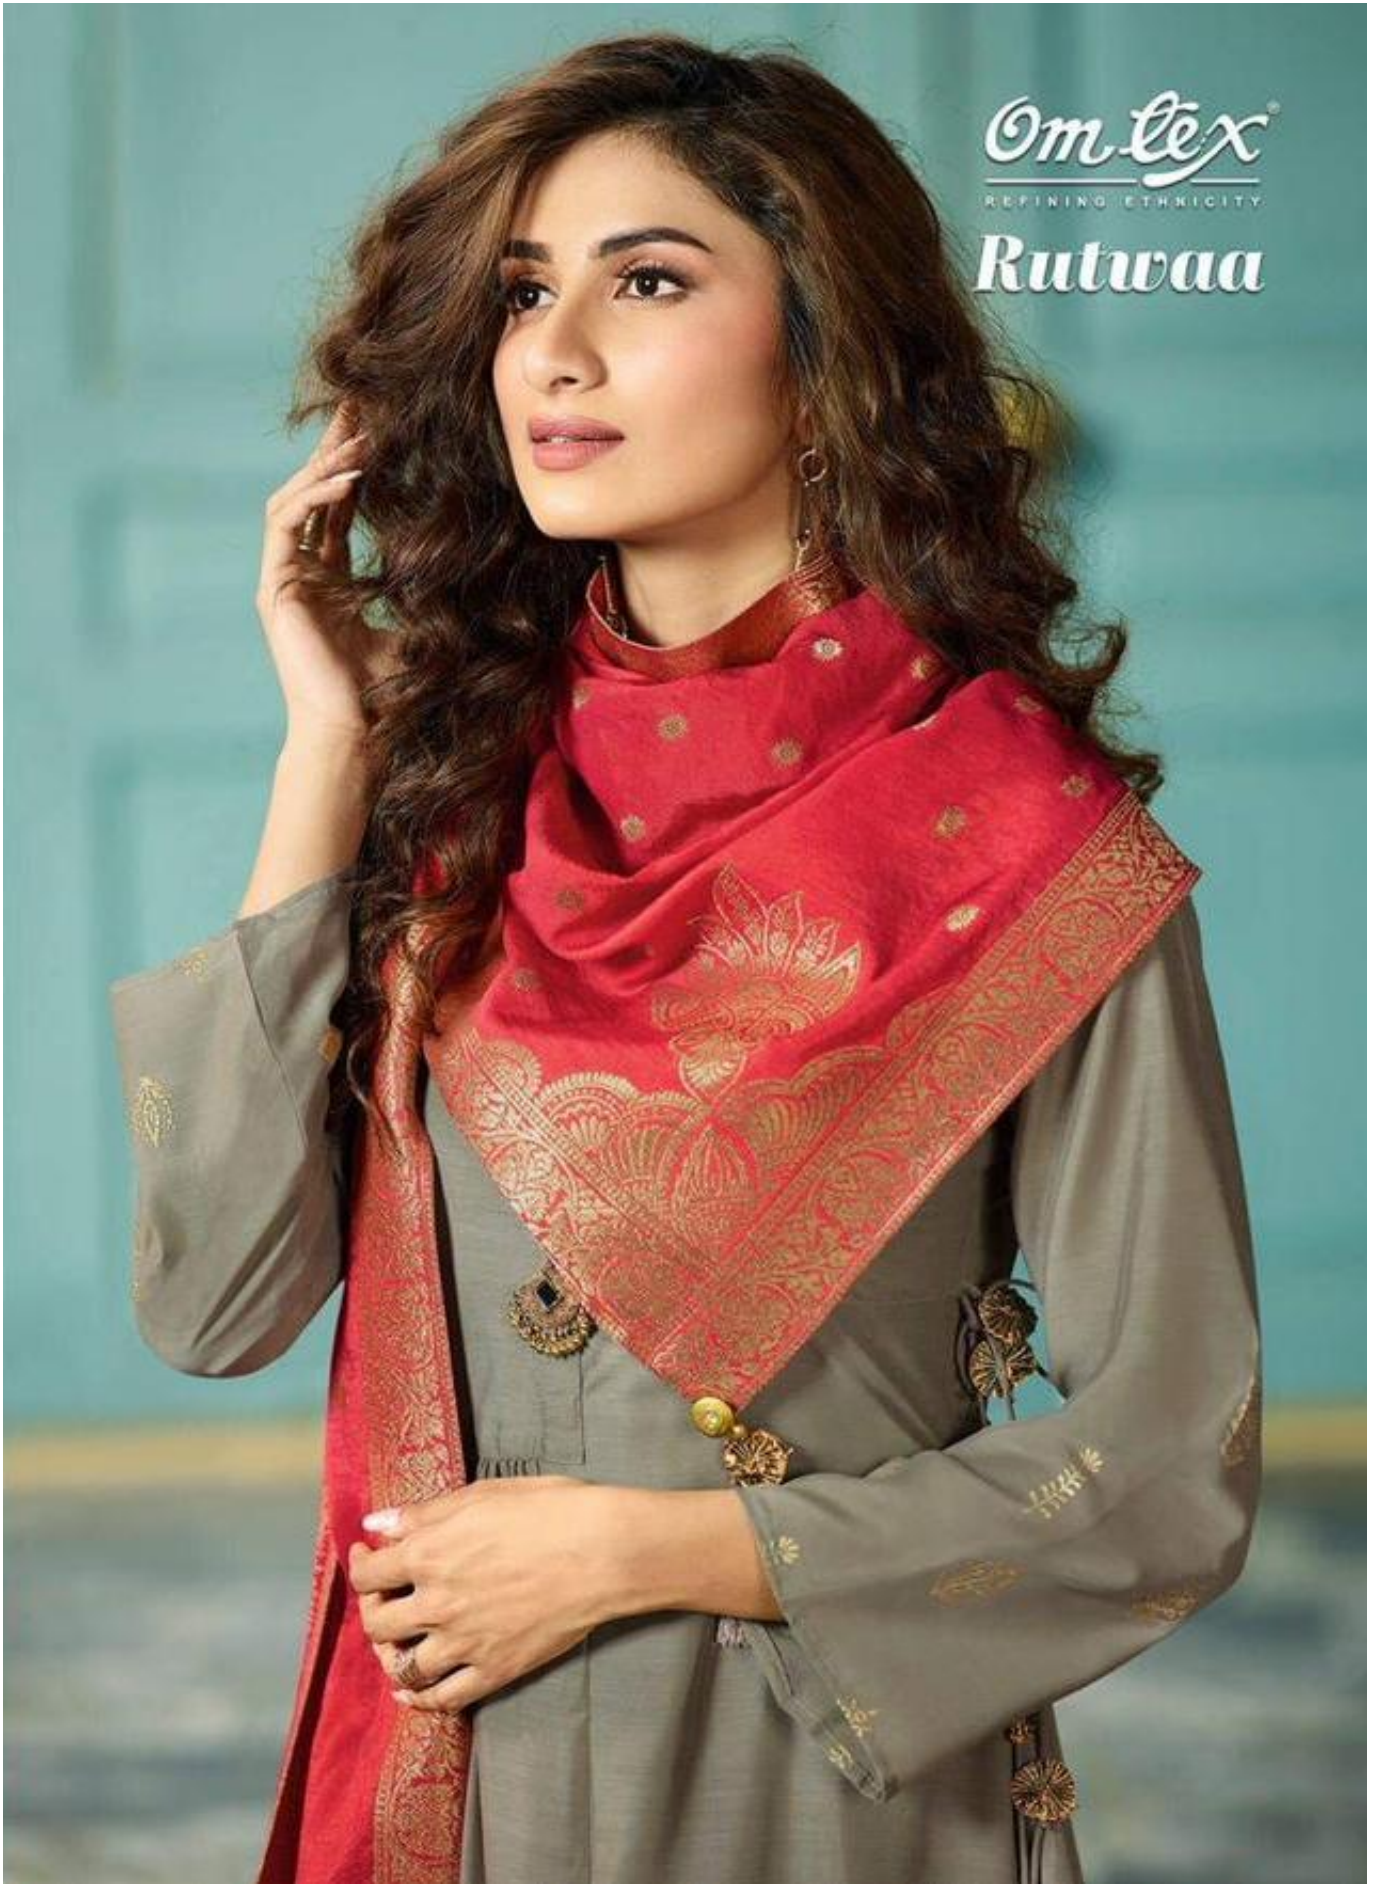

Om Lex<sup>®</sup>  
REFINING ETHNICITY

Rutwaa

LONG DRESS

D.NO	PRODUCT NAME	DESCRIPTION	RATE
631	RUTWAA	TOP: MUSLIN INNER: MUSLIN WITH FOIL PRINT DUP.: BANARASI JAQUARD	1795/-
632	RUTWAA	TOP: MUSLIN INNER: MUSLIN WITH FOIL PRINT DUP.: BANARASI JAQUARD	1795/-
633	RUTWAA	TOP: MUSLIN INNER: MUSLIN WITH FOIL PRINT DUP.: BANARASI JAQUARD	1795/-
634	RUTWAA	TOP: MUSLIN INNER: MUSLIN WITH FOIL PRINT DUP.: BANARASI JAQUARD	1795/-
635	RUTWAA	TOP: MUSLIN INNER: MUSLIN WITH FOIL PRINT DUP.: BANARASI JAQUARD	1795/-
636	RUTWAA	TOP: MUSLIN INNER: MUSLIN WITH FOIL PRINT DUP.: BANARASI JAQUARD	1795/-