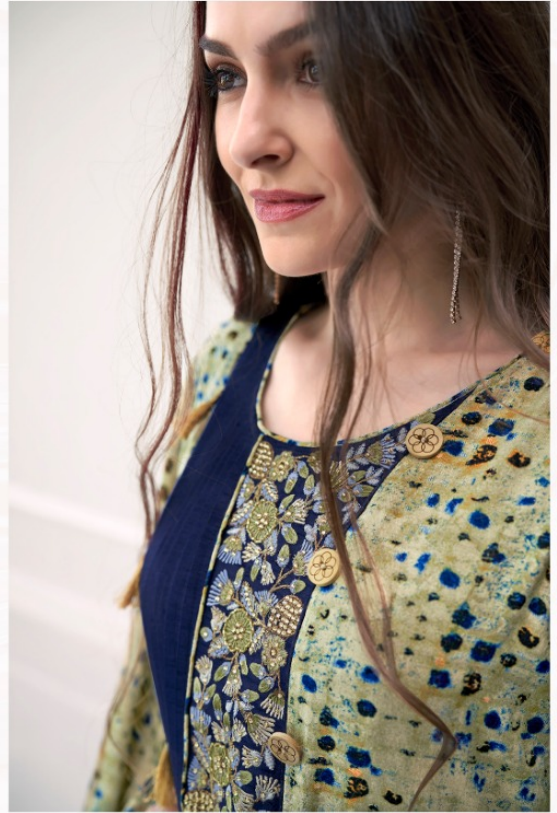

VARDAN
DESIGNER

D. NO:-1103

Color galore indulge in the hue royalty this season and envelope yourself in luscious shades and contemporary designs.

There is beauty in all things, you just need to look close enough.