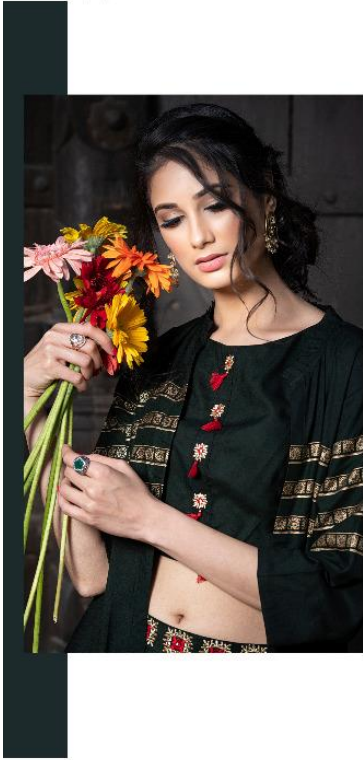

psyna®

Porche
3006