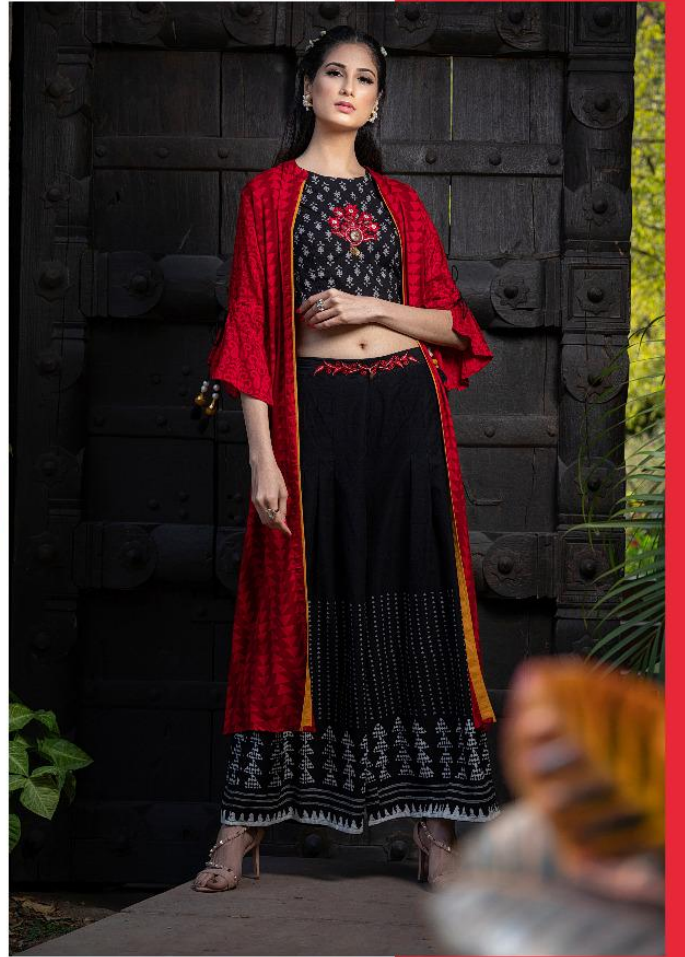

A woman with dark hair, wearing a black top with gold and red embroidery, holds a bouquet of colorful flowers (pink, orange, yellow, and red). She is wearing large gold earrings and rings. The background is dark and textured.

psyna®

Porche

Vol 03

psyna®

Porche  
3002

psyna®

Porche  
3004

A woman with dark hair, wearing a black top with gold and red embroidery, holds a bouquet of colorful flowers (pink, orange, yellow, and red). She is wearing large gold earrings and rings. The background is dark and textured.

psyna®

Porche

Vol 03

psyna®

Porche

psyna®

Porche  
3001

A woman with dark hair, wearing a black top with gold and red embroidery, holds a bouquet of colorful flowers (pink, orange, yellow, and red). She is wearing large gold earrings and rings. The background is dark and textured.