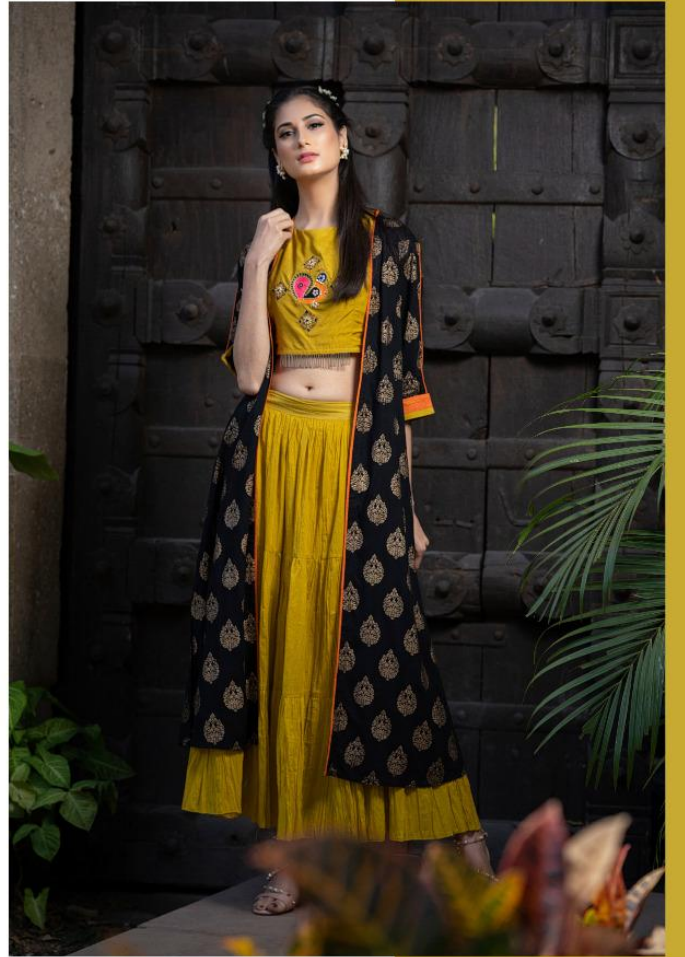

A woman with dark hair, wearing a black top with gold and red embroidery, holds a bouquet of colorful flowers (pink, orange, yellow, and red). She is wearing large gold earrings and rings. The background is dark and textured.

psyna®

Porche

Vol 03

psyna®

Porche  
3002

psyna®

Porche  
3004

A woman with dark hair, wearing a black top with gold and red embroidery, holds a bouquet of colorful flowers (pink, orange, yellow, and red). She is wearing large gold earrings and rings. The background is dark and textured.

psyna®

Porche

Vol 03

psyna®

Porche

psyna®

Porche  
3001

A woman with dark hair, wearing a black top with gold and red embroidery, holds a bouquet of colorful flowers (pink, orange, yellow, and red). She is wearing large gold earrings and rings. The background is dark and textured.