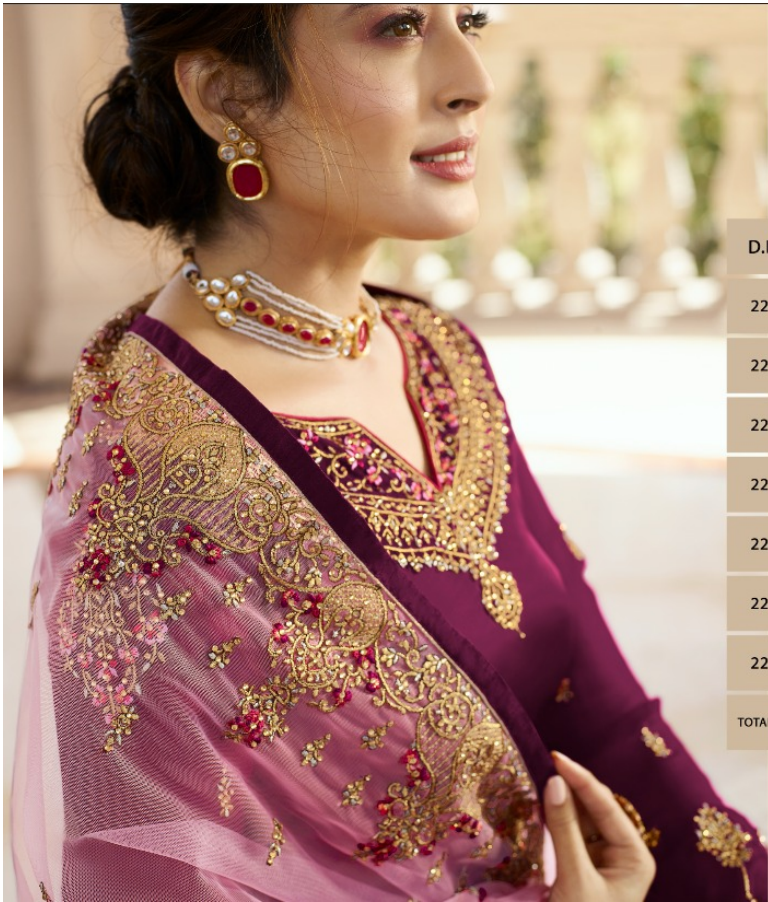

22464

22467

fiona

fiona[®]
KRITIKA
 HEAVY LEBENGA

D.NO.	TOP	SKIRT (UNSTICHD)	BOTTOM	DUPATTA
22461	SATIN GEORGETTE WITH DULL SATOON	GEORGETTE WITH SANTOON INNER	DULL SANTOON	NET
22462	SATIN GEORGETTE WITH DULL SATOON	GEORGETTE WITH SANTOON INNER	DULL SANTOON	GEORGETTE
22463	SATIN GEORGETTE WITH DULL SATOON	GEORGETTE WITH SANTOON INNER	DULL SANTOON	GEORGETTE
22464	SATIN GEORGETTE WITH DULL SATOON	GEORGETTE WITH SANTOON INNER	DULL SANTOON	GEORGETTE
22465	SATIN GEORGETTE WITH DULL SATOON	GEORGETTE WITH SANTOON INNER	DULL SANTOON	GEORGETTE
22466	SATIN GEORGETTE WITH DULL SATOON	GEORGETTE WITH SANTOON INNER	DULL SANTOON	NET
22467	SATIN GEORGETTE WITH DULL SATOON	GEORGETTE WITH SANTOON INNER	DULL SANTOON	NET
TOTAL PIECES:7				TOTAL RATE:2595/-