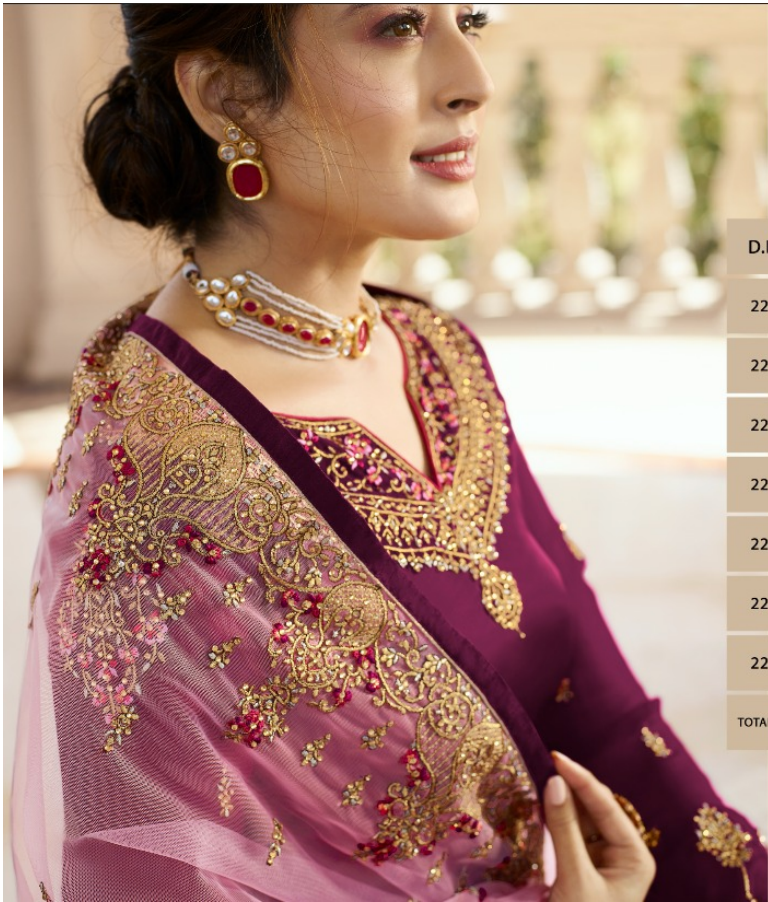

22464

22467

fiona

fiona[®]
KRITIKA
HEAVY LEBENGA

D.NO.	TOP	SKIRT (UNSTICHD)	BOTTOM	DUPATTA
22461	SATIN GEORGETTE WITH DULL SATOON	GEORGETTE WITH SANTOON INNER	DULL SANTOON	NET
22462	SATIN GEORGETTE WITH DULL SATOON	GEORGETTE WITH SANTOON INNER	DULL SANTOON	GEORGETTE
22463	SATIN GEORGETTE WITH DULL SATOON	GEORGETTE WITH SANTOON INNER	DULL SANTOON	GEORGETTE
22464	SATIN GEORGETTE WITH DULL SATOON	GEORGETTE WITH SANTOON INNER	DULL SANTOON	GEORGETTE
22465	SATIN GEORGETTE WITH DULL SATOON	GEORGETTE WITH SANTOON INNER	DULL SANTOON	GEORGETTE
22466	SATIN GEORGETTE WITH DULL SATOON	GEORGETTE WITH SANTOON INNER	DULL SANTOON	NET
22467	SATIN GEORGETTE WITH DULL SATOON	GEORGETTE WITH SANTOON INNER	DULL SANTOON	NET
TOTAL PIECES:7				TOTAL RATE:2595/-