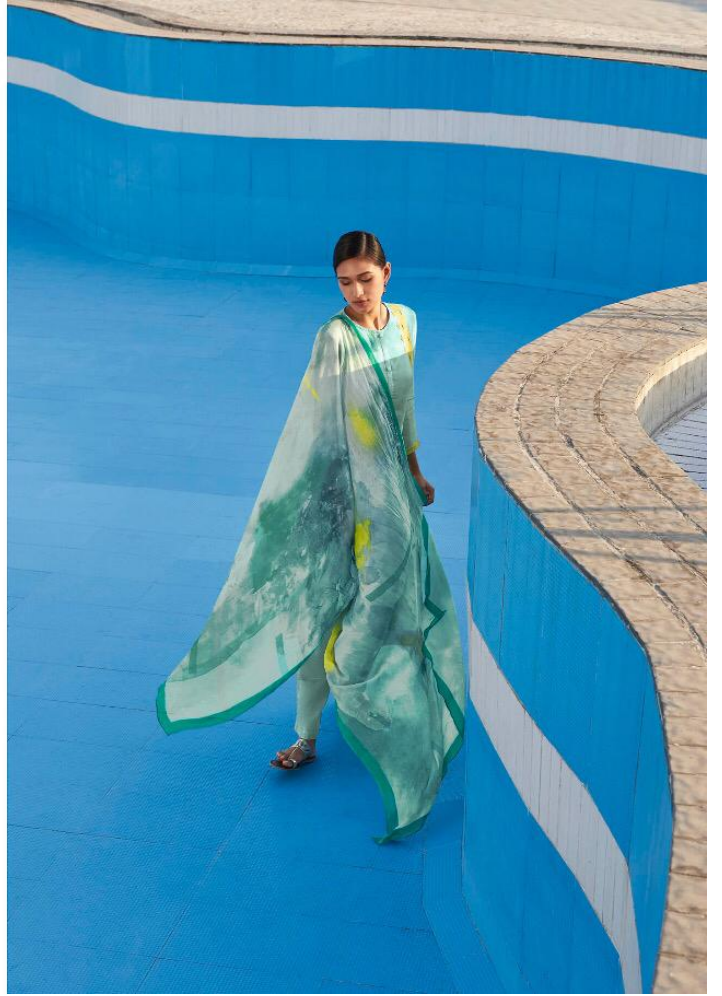

For

VOGUSH SEWS

All accessories are for shoot purpose only