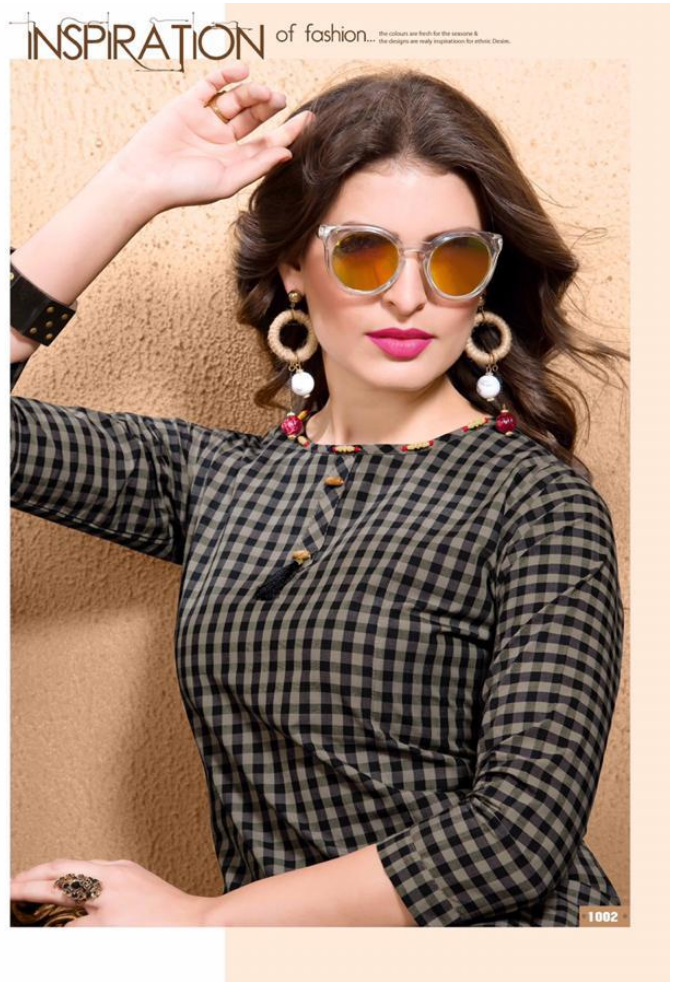

COLORS
for life...

INSPIRATION of fashion...

the colours are fresh for the season & the designs are truly inspirations for ethnic Dresses.

1001

SN|SHUBH_{nx}

Angat

SHADES

LOOK CLASSIC