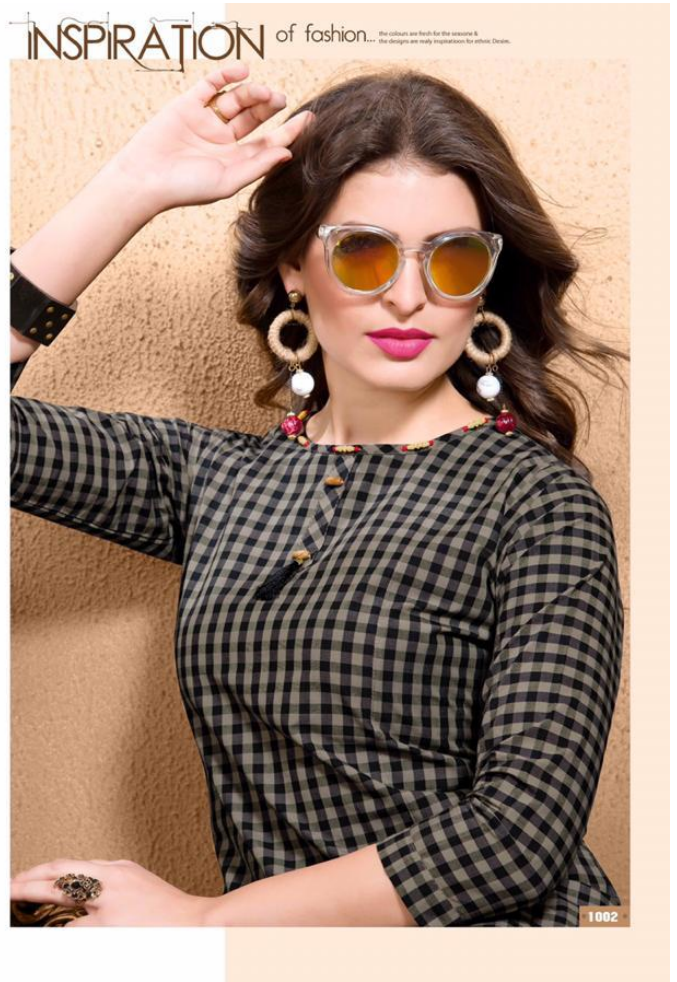

# INSPIRATION of fashion...

the colours are fresh for the season & the designs are truly inspirations for ethnic Dresses.

1001

SN|SHUBH<sub>nx</sub>

*Angat*

SHADES

LOOK CLASSIC

1005