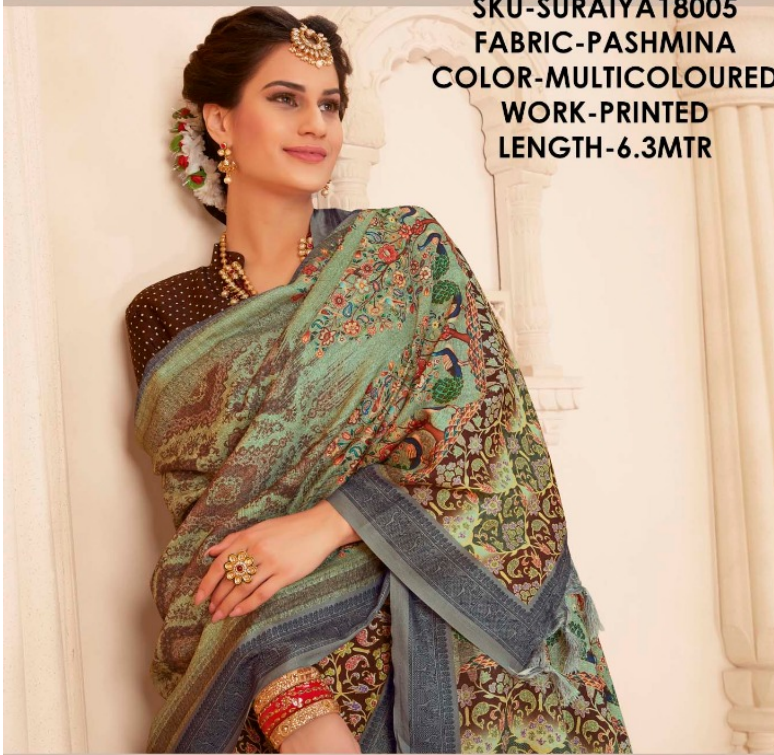

SKU-SURAIYA18007
FABRIC-PASHMINA
COLOR-MULTICOLOURED
WORK-PRINTED
LENGTH-6.3MTR

18007

SKU-SURAIYA18006
FABRIC-PASHMINA
COLOR-MULTICOLOURED
WORK-PRINTED
LENGTH-6.3MTR

18006

SKU-SURAIYA18008
FABRIC-PASHMINA
COLOR-BLUE
WORK-PRINTED
LENGTH-6.3MTR

18008

SKU-SURAIYA18009
FABRIC-PASHMINA
COLOR-BLUE
WORK-PRINTED
LENGTH-6.3MTR

18009

SKU-SURAIYA18010
FABRIC-PASHMINA
COLOR-MULTICOLOURED
WORK-PRINTED
LENGTH-6.3MTR

18010

SKU-SURAIYA18002
FABRIC-PASHMINA
COLOR-TEAL GREEN
WORK-PRINTED
LENGTH-6.3MTR

18002

SKU-SURAIYA18001
FABRIC-PASHMINA
COLOR-MAROON
WORK-PRINTED
LENGTH-6.3MTR

18001

SKU-SURAIYA18004
FABRIC-PASHMINA
COLOR-MULTICOLOURED
WORK-PRINTED
LENGTH-6.3MTR

18004

SKU-SURAIYA18003
FABRIC-PASHMINA
COLOR-MULTICOLOURED
WORK-PRINTED
LENGTH-6.3MTR

18003

SKU-SURAIYA18005
FABRIC-PASHMINA
COLOR-MULTICOLOURED
WORK-PRINTED
LENGTH-6.3MTR

18005