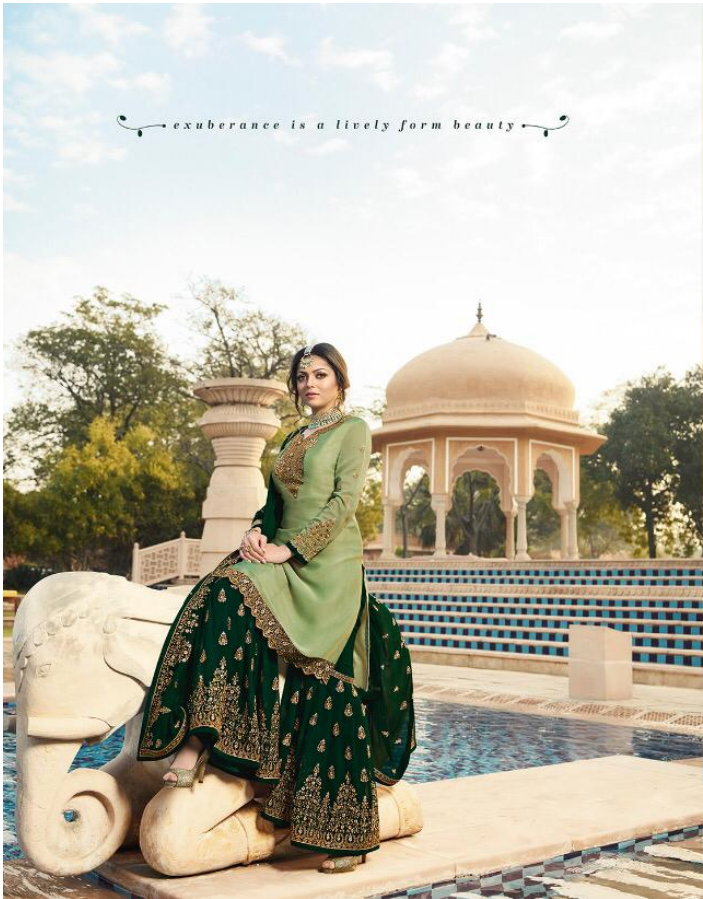

Nitya<sup>®</sup>  
premi

VOL-136

Nitya™  
3608

Nitya<sup>®</sup>  
premi

VOL-136

Nitya™

3602

exuberance is a lively form beauty

Nitya  
• 3605 •

Nitya<sup>®</sup>  
premi

VOL-136

Nitya™

DNO	TOP	BOTTOM	DUPATTA
3601	Satin Georgette	Georgette Fully Stched	Net
3602	Satin Georgette	Net Fully stched	Net
3603	Satin Georgette	Georgette Fully Stched	Georgette
3604	Georgette	Georgette Fully Stched	Georgette
3605	Satin Georgette	Georgette Fully Stched	Georgette
3606	Satin Georgette	Net Fully stched	Net
3607	Rangoli Georgette	Rangoli Georgette	Rangoli Georgette
3608	Satin Georgette	Georgette Fully Stched	Georgette
3609	Satin Georgette	Georgette Fully Stched	Georgette