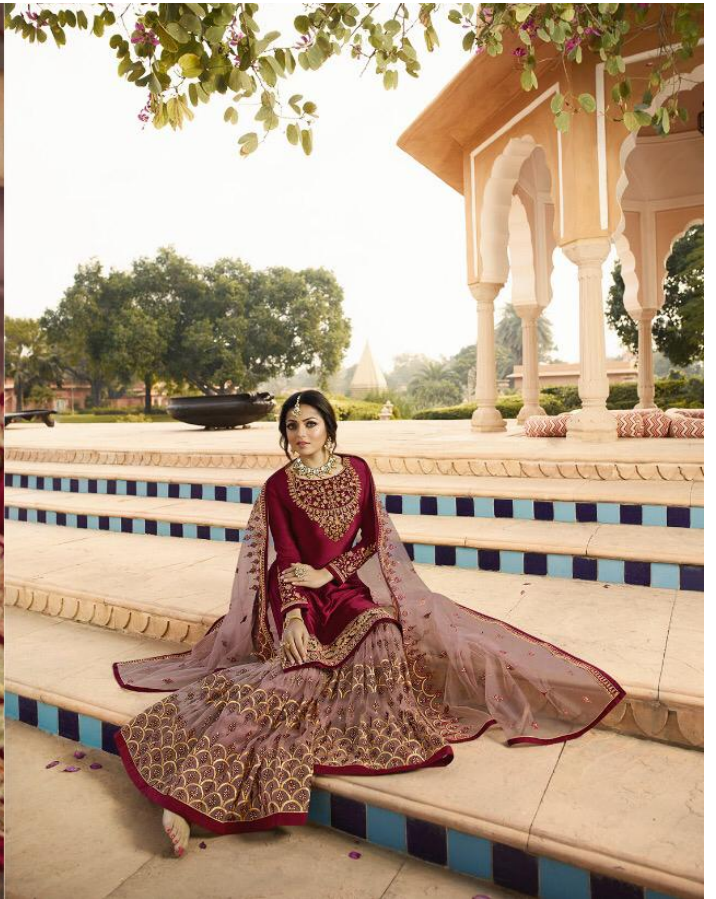

Nitya<sup>®</sup>  
premi

VOL-136

Nitya™  
3608

Nitya<sup>®</sup>  
premi

VOL-136

Nitya™

3602

exuberance is a lively form beauty

Nitya  
• 3605 •

Nitya<sup>®</sup>  
premi

VOL-136

Nitya™

DNO	TOP	BOTTOM	DUPATTA
3601	Satin Georgette	Georgette Fully Stched	Net
3602	Satin Georgette	Net Fully stched	Net
3603	Satin Georgette	Georgette Fully Stched	Georgette
3604	Georgette	Georgette Fully Stched	Georgette
3605	Satin Georgette	Georgette Fully Stched	Georgette
3606	Satin Georgette	Net Fully stched	Net
3607	Rangoli Georgette	Rangoli Georgette	Rangoli Georgette
3608	Satin Georgette	Georgette Fully Stched	Georgette
3609	Satin Georgette	Georgette Fully Stched	Georgette