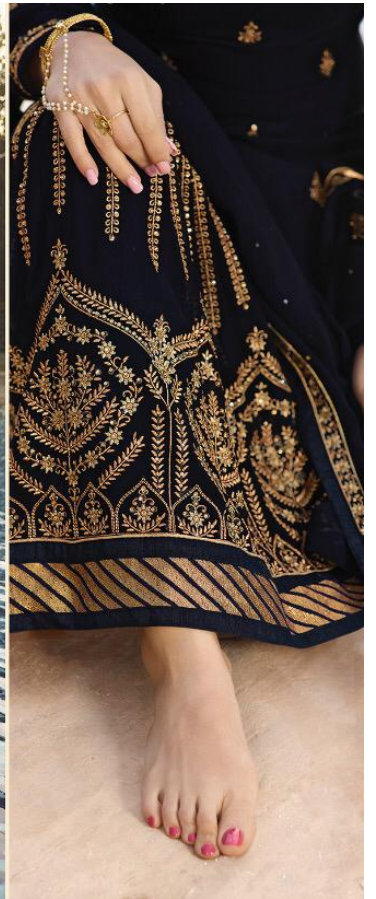

Nitya<sup>®</sup>  
premi

VOL-136

Nitya™  
3608

Nitya<sup>®</sup>  
premi

VOL-136

Nitya™

3602

exuberance is a lively form beauty

Nitya  
• 3605 •

Nitya<sup>®</sup>  
premi

VOL-136

Nitya™

DNO	TOP	BOTTOM	DUPATTA
3601	Satin Georgette	Georgette Fully Stched	Net
3602	Satin Georgette	Net Fully stched	Net
3603	Satin Georgette	Georgette Fully Stched	Georgette
3604	Georgette	Georgette Fully Stched	Georgette
3605	Satin Georgette	Georgette Fully Stched	Georgette
3606	Satin Georgette	Net Fully stched	Net
3607	Rangoli Georgette	Rangoli Georgette	Rangoli Georgette
3608	Satin Georgette	Georgette Fully Stched	Georgette
3609	Satin Georgette	Georgette Fully Stched	Georgette