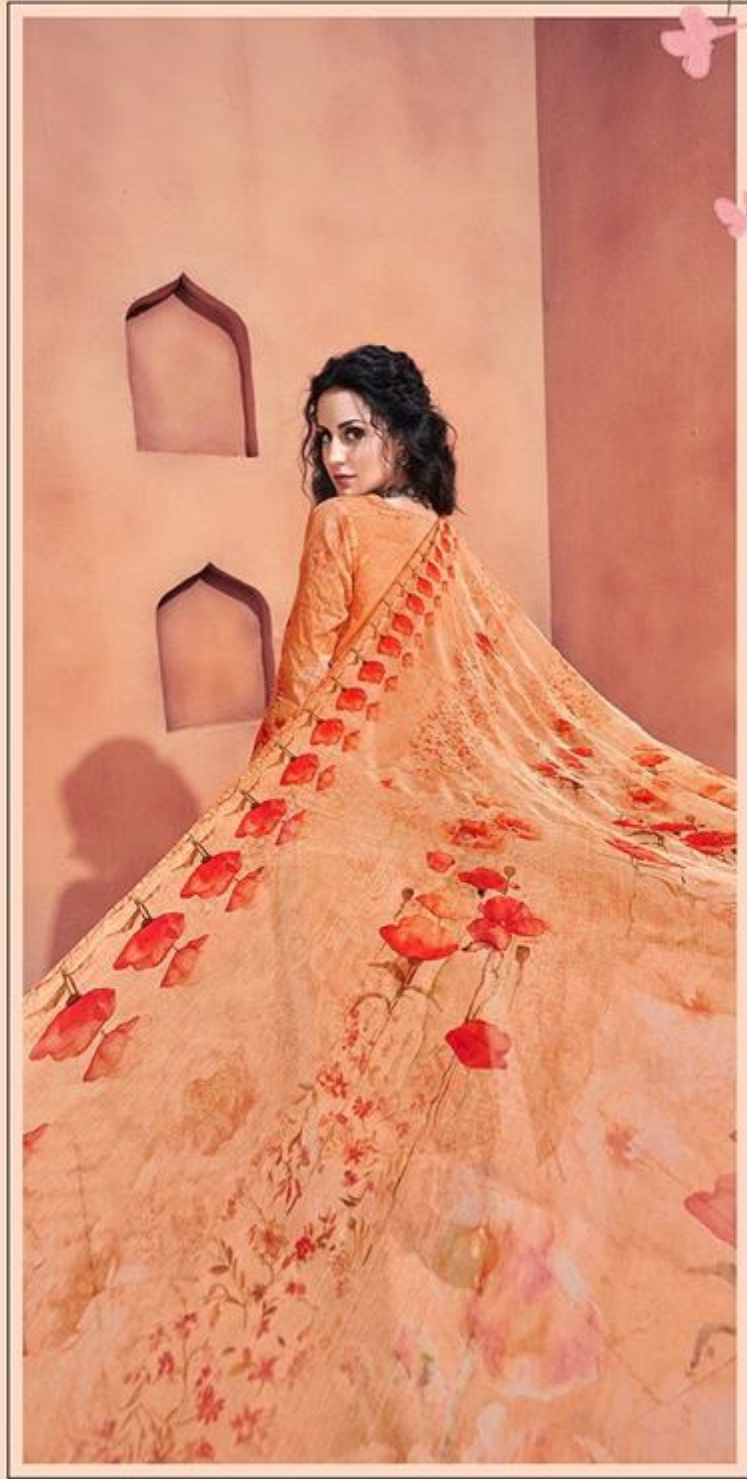

Glossy

D.NO.- 10037