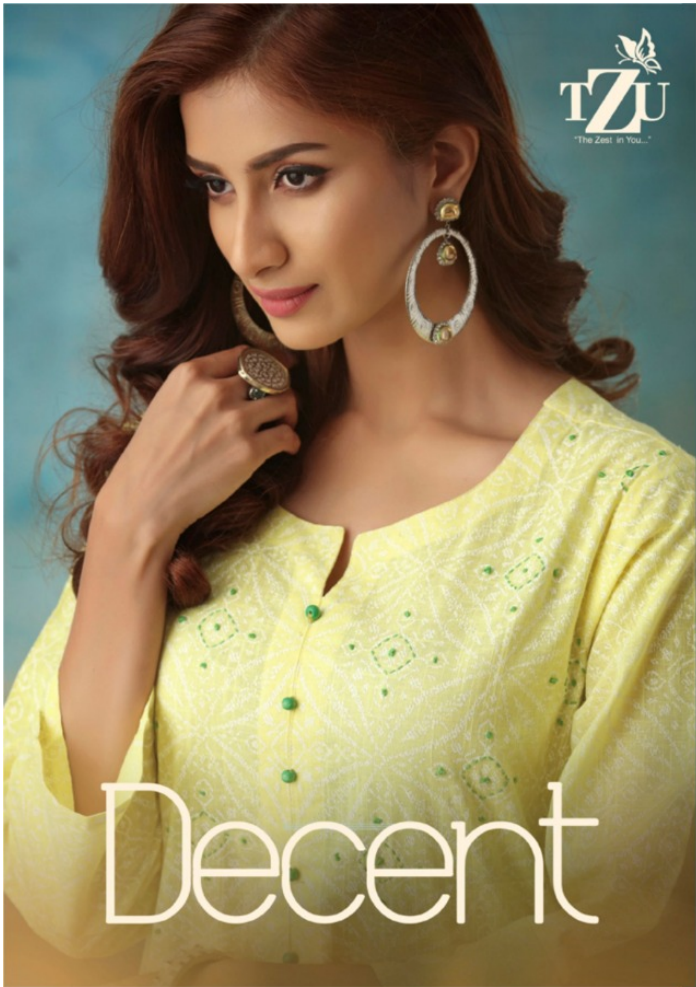

TZU  
"The Zest in You..."

Decent

TZU  
"The Zest in You..."

TZU  
"The Zest in You..."

# DECENT

=====  
2019 COLLECTION

# Decent

- **FABRIC : COTTON**
- Pattern : Lucknow Print with Sticheo plazzo
- Spec. : Straight Cut
- Length : 46 inch.
- Sizes : L, XL, 2XL, 3XL
- Designs : 1001 to 1006

TZU  
"The Zest in You..."

Decent