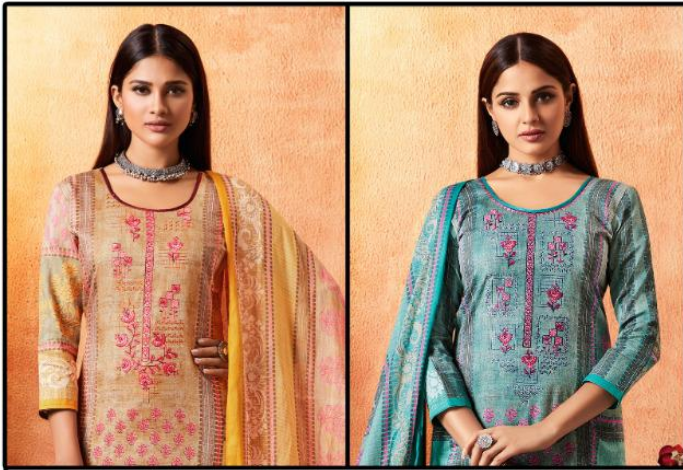

We're excited to announce

Has Launched New Catalog

Reshm Ghar

BOOK NOW

Fabrics Details

TOP :- Satin Print with Placement Work

BOTTOM :- Cambric Cotton with Work

DUPATTA :- Cotton Mal Print

No.of Design :- 08

Dispatching :- 5 to 6 Days Later

Booking Started From Now.....

Book Your Order ASAP.....

CATALOG NAME

Reshm Ghar

PIECES : **8**

	FABRICS DETAILS (Material Only)
TOP	Satin Print with placement Work
BOTTOM	Cambric Cotton with Work
DUPATTA	Cotton Mal Print