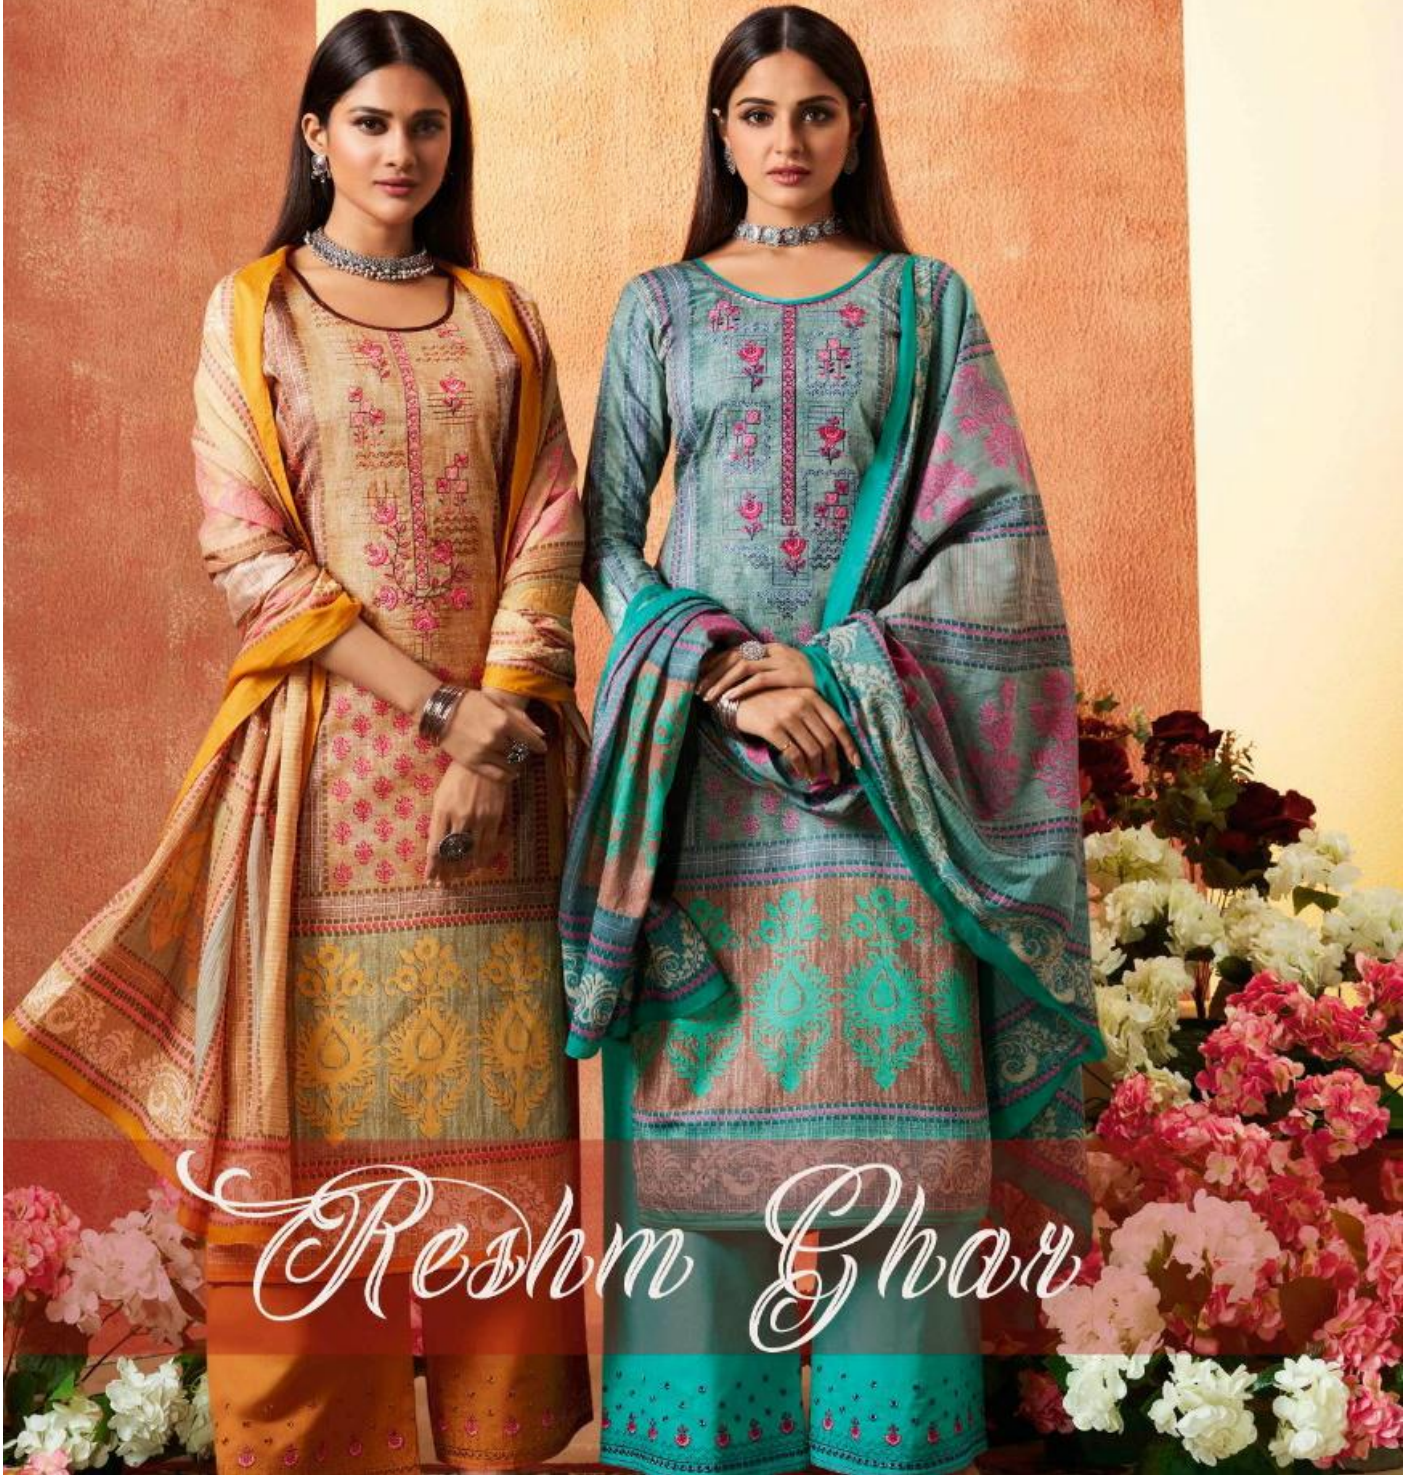

No.of Design :- 08

Dispatching :- 5 to 6 Days Later

Booking Started From Now.....

Book Your Order ASAP.....

CATALOG NAME

Reshm Ghar

PIECES : **8**

	FABRICS DETAILS (Material Only)
TOP	Satin Print with placement Work
BOTTOM	Cambric Cotton with Work
DUPATTA	Cotton Mal Print