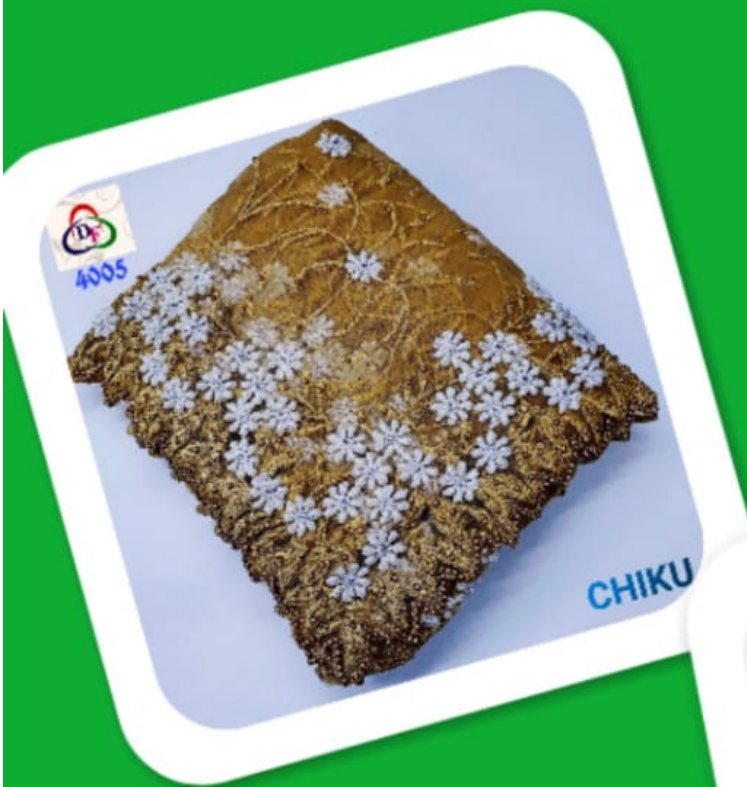

DF.4005

NAVY BLUE

RAMA

GREY

CHIKU

WHITE

WINE

YELLOW

CARROT

PISTA

CREAM

TURQUOISE

GREY

NAVY BLUE

CHIKU

RED