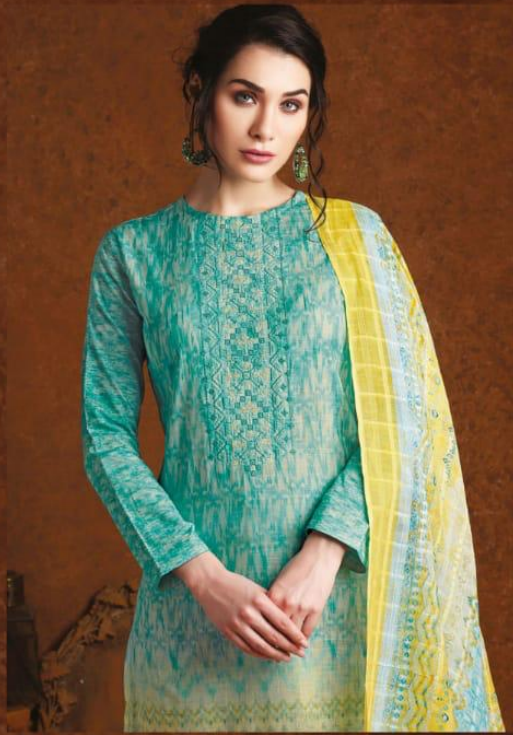

LIVIA
DESIGN NO
290