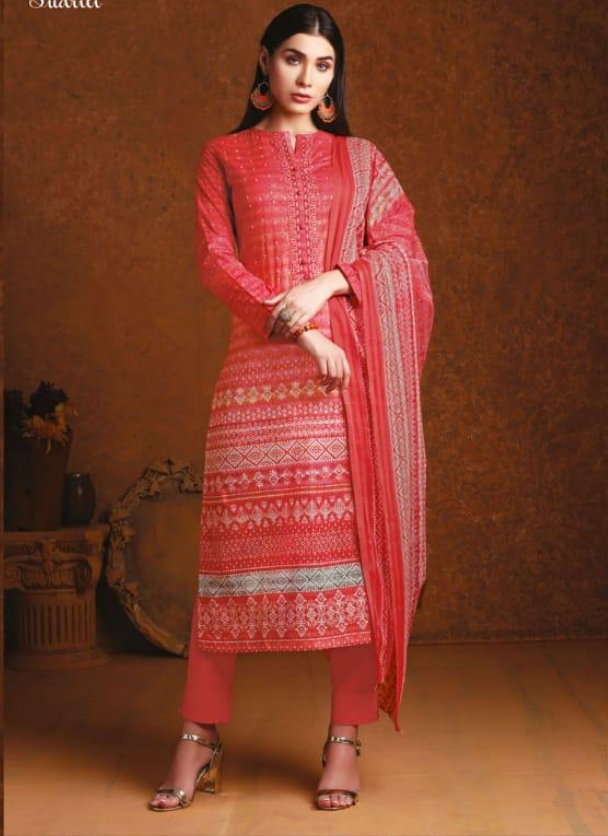

A woman with dark hair and large gold earrings is wearing a traditional Indian outfit. The outfit consists of a light-colored kurta with a vertical line of red floral embroidery down the center and a matching dupatta with a red floral pattern. The background is a solid, dark brown color.

  
Suditi

LIVIA

LIVIA  
DESIGN NO  
233

Sudhiti

LIVIA  
DESIGN NO  
235

A woman with dark hair and large gold earrings is wearing a traditional Indian outfit. The outfit consists of a light-colored kurta with a vertical line of red floral embroidery down the center and a matching dupatta with a red floral pattern. The background is a solid dark brown color.