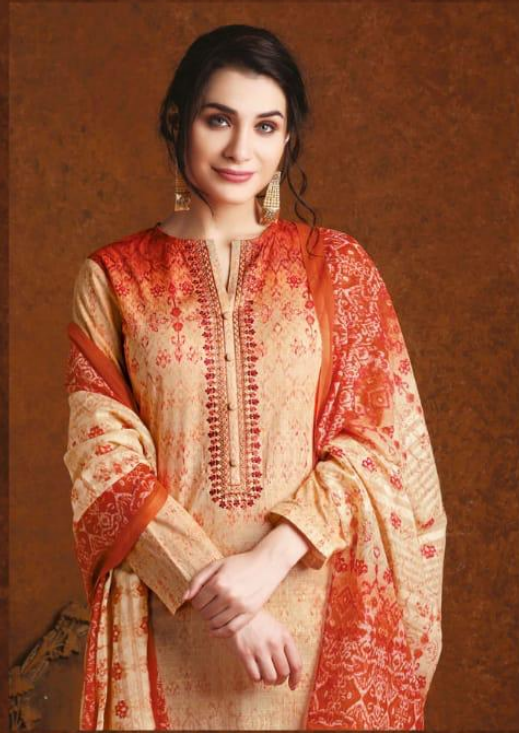

Suchiti

LIVIA
DESIGN NO
201