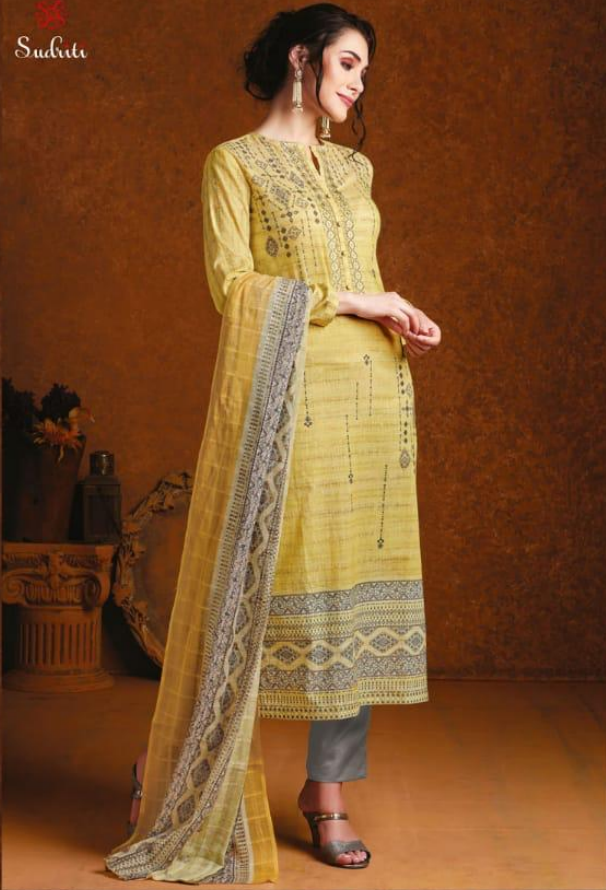

Suchiti

LIVIA
DESIGN NO
271