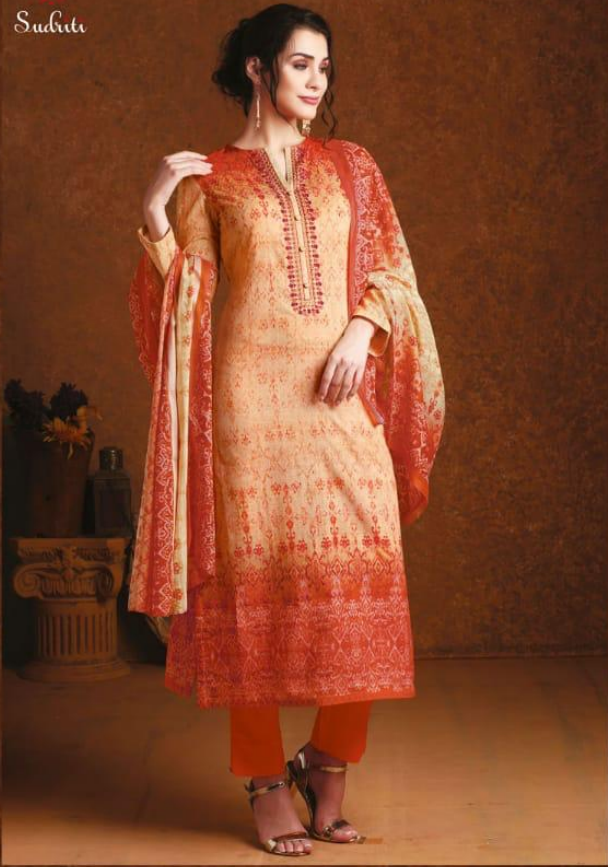

Suchiti

LIVIA
DESIGN NO
201