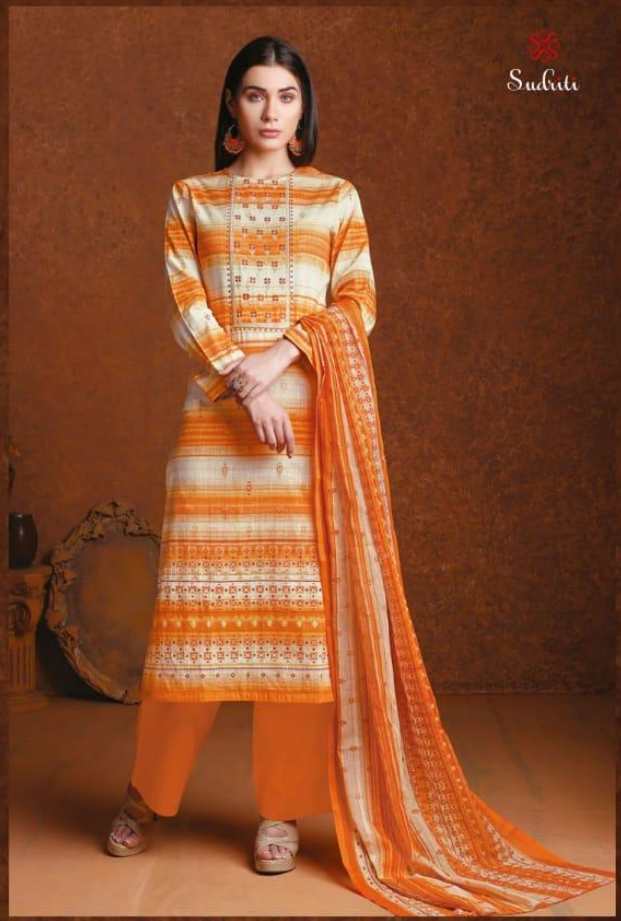

Sukiti

LIVIA
DESIGN NO
246