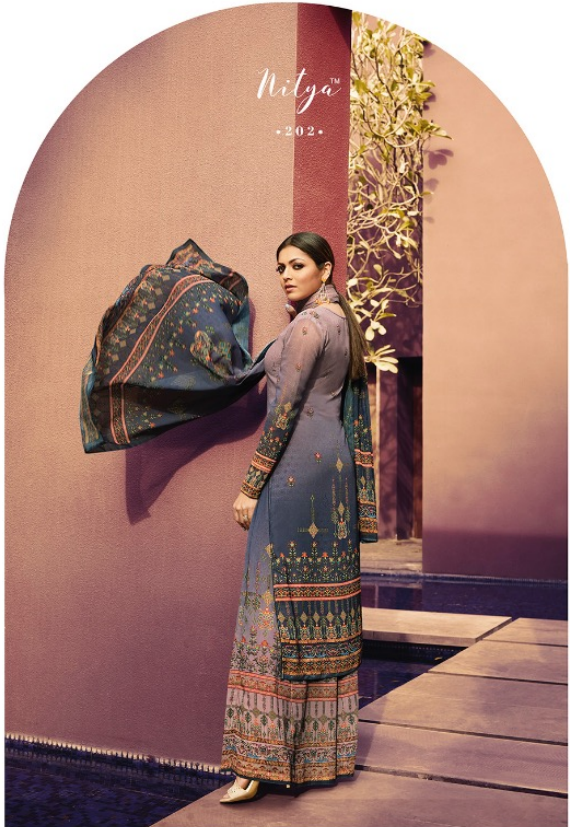

PRINT
SPECIAL EDITION

The season's *colours*

C O L
The

O L

Trend this Season

E S T

With this season's new philosophy, Nita pram offers a one-of-a-kind collection to bring charm into our everyday wardrobes in the form of modern, stylish and comfortable clothing. Flaunt your summer style with phenomenal prints blended with subtle colours.

The season's *look book*

The season's *look*

Nitya™

• 203 •

• 204 •

Nitya™

• 203 •

The season's *look*