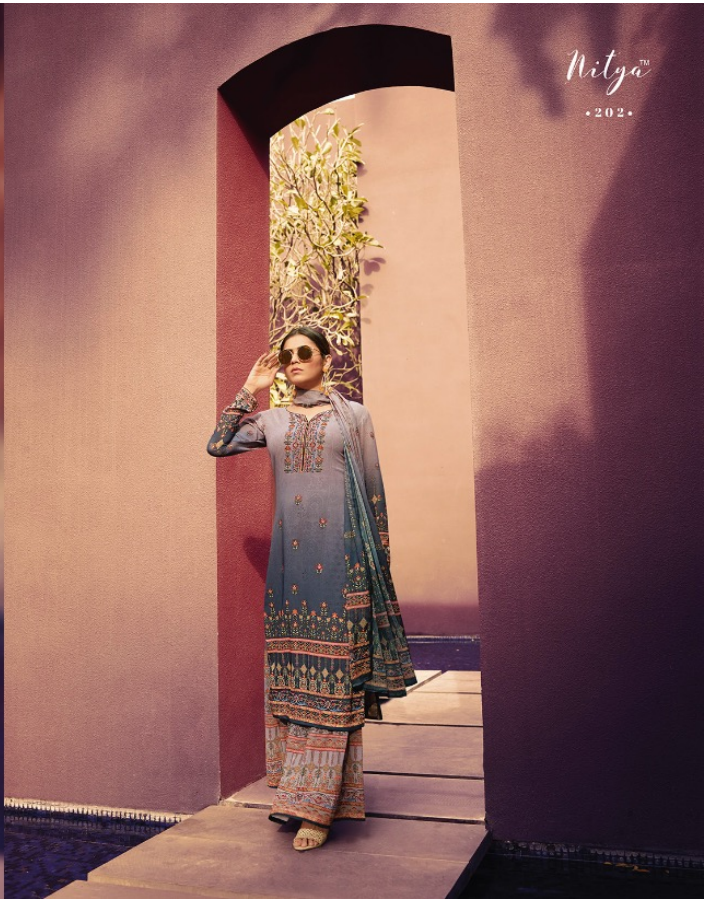

PRINT
SPECIAL EDITION

The season's *colours*

C O L
The

O L

Trend this Season

E S T

With this season's new philosophy, Nita pram offers a one-of-a-kind collection to bring charm into our everyday wardrobes in the form of modern, stylish and comfortable clothing. Flaunt your summer style with phenomenal prints blended with subtle colours.