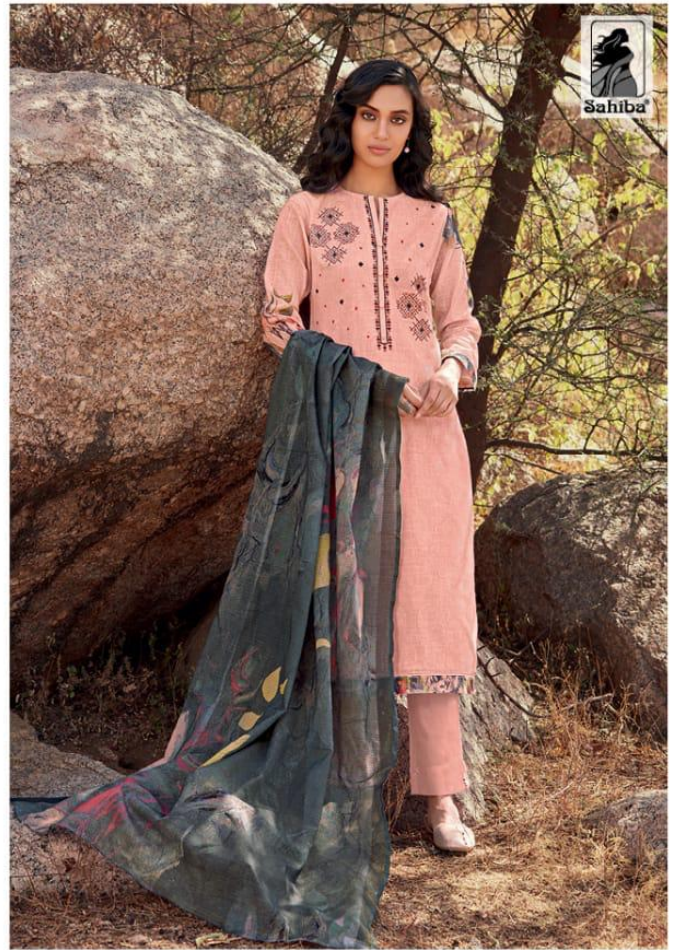

Sahiba

Sahiba

Sahiba
Wonders

RATE LIST

H S N CODE - 5208

DESIGN NO	DESCRIPTION	RATE
918 913 985	TOP - COTTON LINING WITH EMBROIDERY BOTTOM - CAMBRIC DUPATTA - PURE BEMBERG DIGITAL PRINTED	1595/-
620 670 635	TOP - SLUB LINEN DIGITAL PRINT WITH EMBROIDERY BOTTOM - COTTON DUPATTA - KOTA CHECKS DIGITAL PRINTED	1295/-
519 593 540	TOP - COTTON SLUB DIGITAL PRINT WITH HAND WORK BOTTOM - CAMBRIC DUPATTA - BEMBERG COTTON DIGITAL PRINTED	1595/-