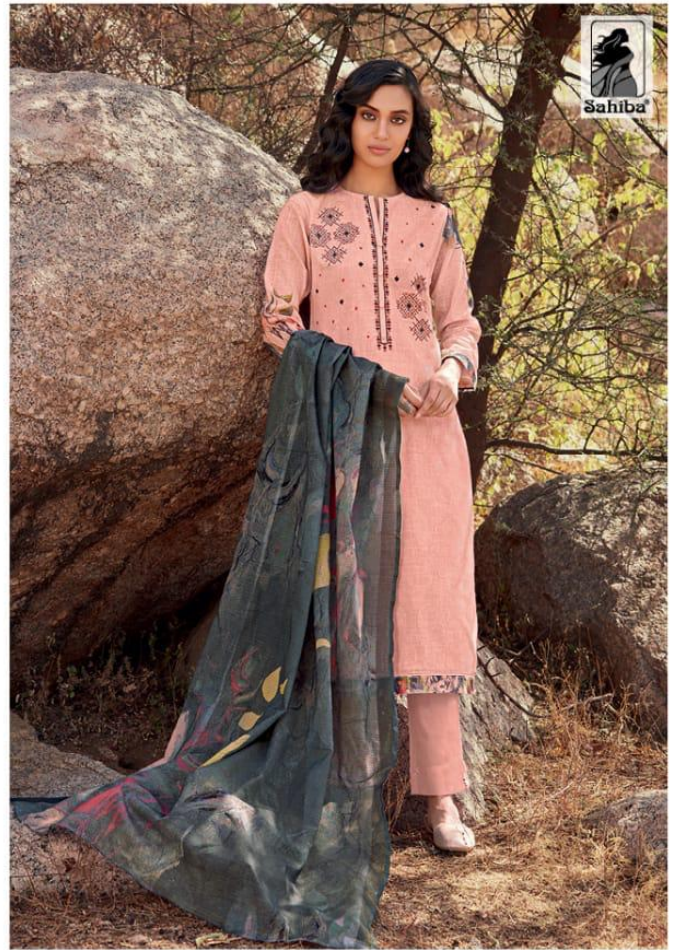

Sahiba

Sahiba

Sahiba  
*Wonders*

RATE LIST

H S N CODE - 5208

| DESIGN NO         | DESCRIPTION  | RATE   |
|-------------------|--|--------|
| 918<br>913<br>985 | TOP - COTTON LINING WITH EMBROIDERY<br>BOTTOM - CAMBRIC<br>DUPATTA - PURE BEMBERG DIGITAL PRINTED              | 1595/- |
| 620<br>670<br>635 | TOP - SLUB LINEN DIGITAL PRINT WITH EMBROIDERY<br>BOTTOM - COTTON<br>DUPATTA - KOTA CHECKS DIGITAL PRINTED     | 1295/- |
| 519<br>593<br>540 | TOP - COTTON SLUB DIGITAL PRINT WITH HAND WORK<br>BOTTOM - CAMBRIC<br>DUPATTA - BEMBERG COTTON DIGITAL PRINTED | 1595/- |