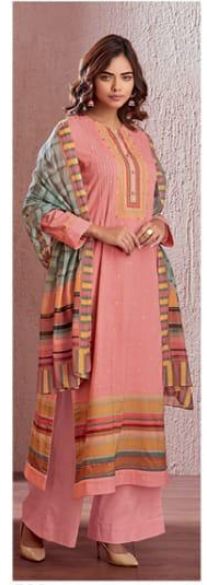

593

Wonders
Sahiba