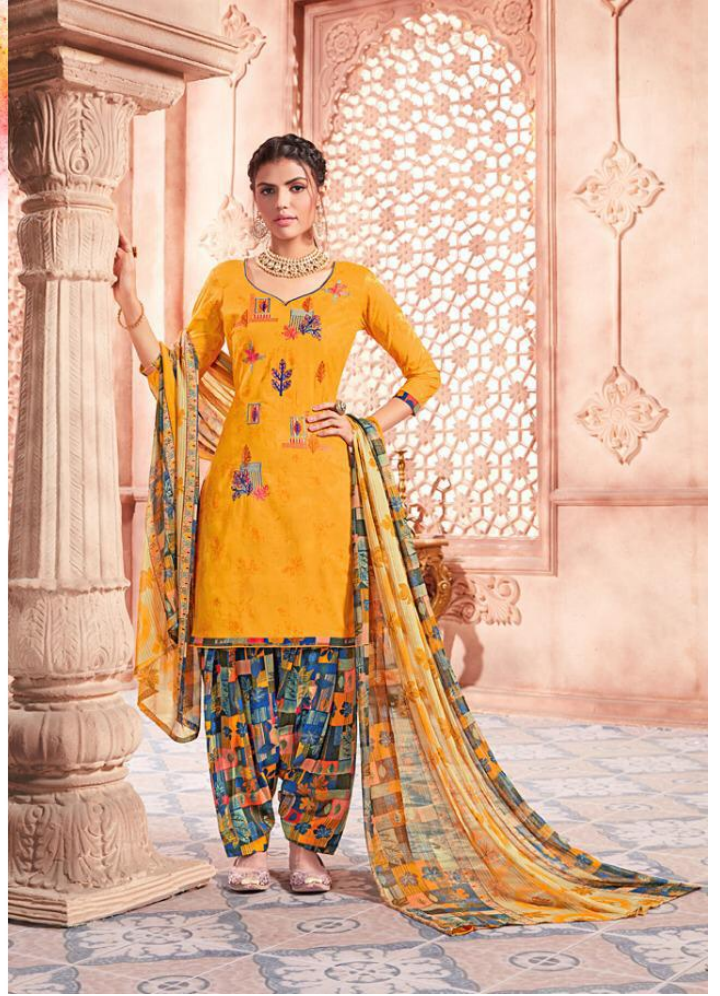

Belliza[®]
Designer Studio

Queen of Strings
the perfect mix of modern and ethnic. all you have to do choose your favourite. ✦

112-003

Zulfat[®]
Designer Suits

PUNJABI BEATS

With its vibrant prints, bold colors the new season on the Indian runway is the perfect mix of modern and ethnic. all you have to do choose your favourite.