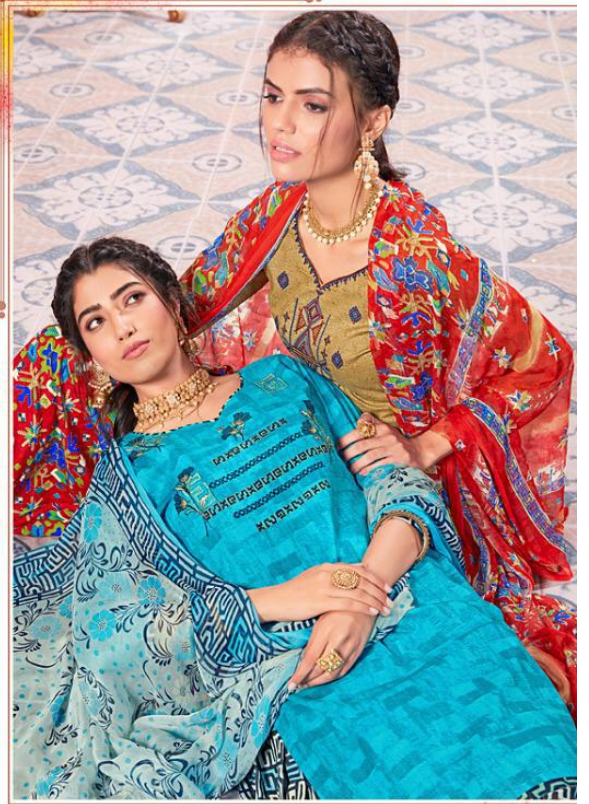

Zulfat[®]
Designer Suits

PUNJABI BEATS

Range of Colors and Designs:
the perfect mix of modern and ethnic, all you have to do choose your favourite.

112-010

Zulfat
Designs / Suits

UNAPOLOGETIC EMPOWERMENT

Range of Colors and Designs
the perfect mix of modern and ethnic, all you have to do choose your favourite.

Zulfat[®]
Designer Suits

PUNJABI BEATS

Zulfat
Designer Suits

112-001

Defines Your Mesmeric Charm

the perfect mix of modern and ethnic, all you have to do choose your favourite.

Zulfai
Designer Saree

Modern and Traditional
the perfect mix of modern and ethnic. all you have to do choose your favourite

112-007

112-009
Fits like you look classy
A chic Look Perfect for Every Moment

The logo for Zulfat Designer Suits features a red square icon with a black cross inside, followed by the brand name 'Zulfat' in a red, elegant script font. Below 'Zulfat' are the words 'Designer Suits' in a smaller, black, sans-serif font.

Belliza[®]
Designer Studio

Queen of Strings
the perfect mix of modern and ethnic. all you have to do choose your favourite. ✦

112-003

Zulfat[®]
Designer Suits

PUNJABI BEATS

With its vibrant prints, bold colors the new season on the Indian runway is the perfect mix of modern and ethnic. all you have to do choose your favourite.