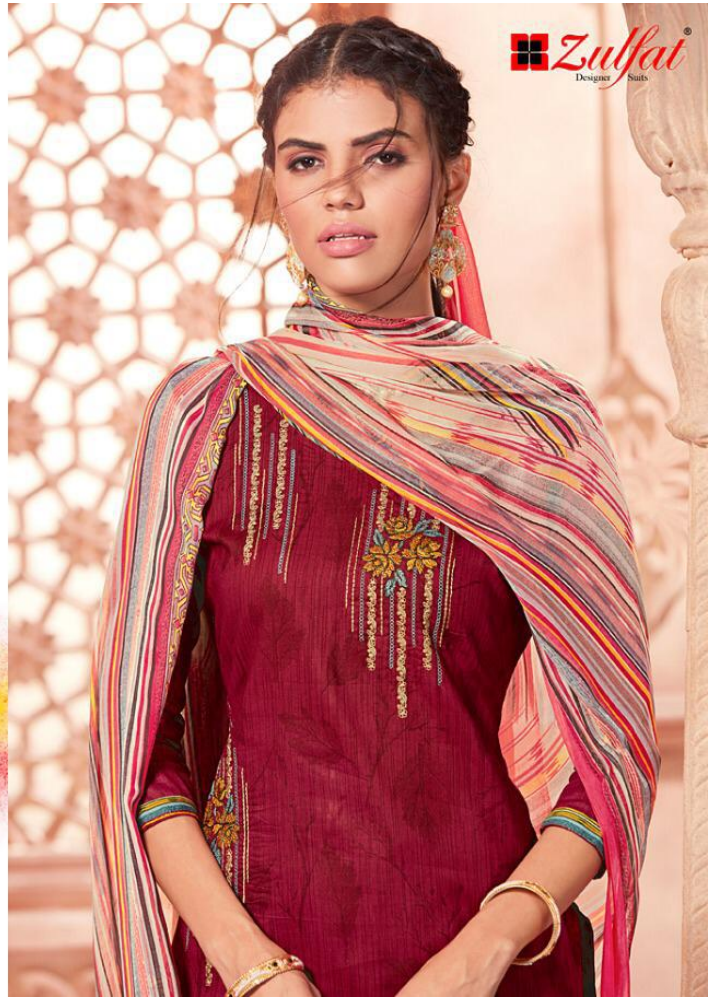

112-007

112-009
Fits like you look classy
A chic Look Perfect for Every Moment

The logo for Zulfat Designer Suits features a red square icon with a black cross inside, followed by the brand name 'Zulfat' in a red, elegant script font. Below 'Zulfat' are the words 'Designer Suits' in a smaller, black, sans-serif font.