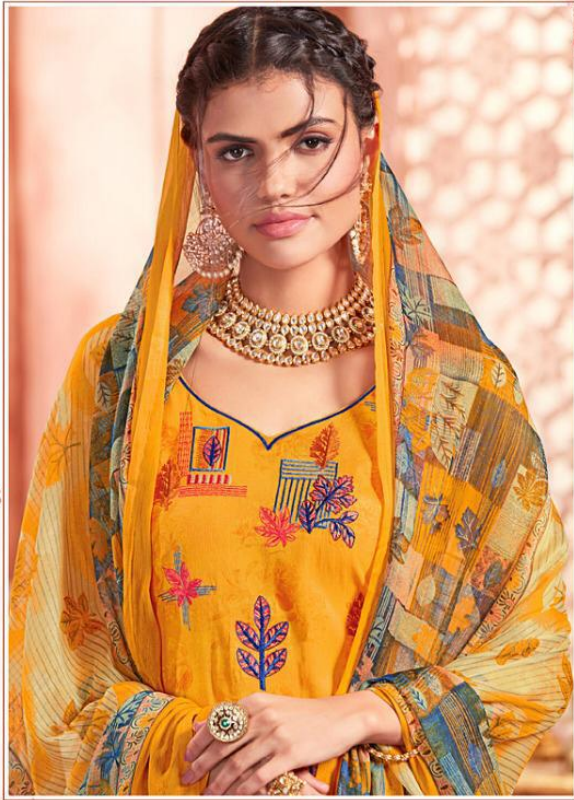

Queen of Strings
the perfect mix of modern and ethnic. all you have to do choose your favourite. ✦

112-003