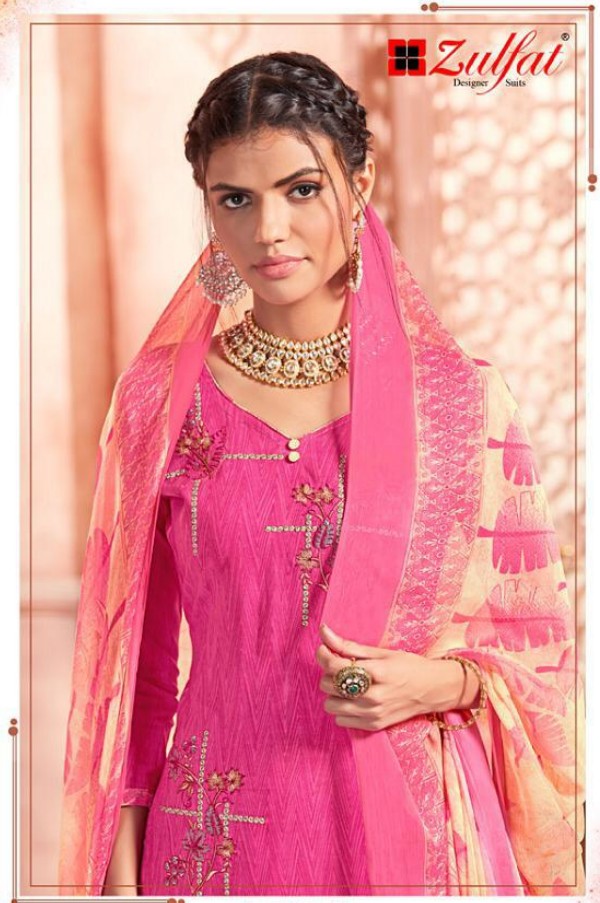

Zulfat
Designer Suits

112-001

Defines Your Mesmeric Charm