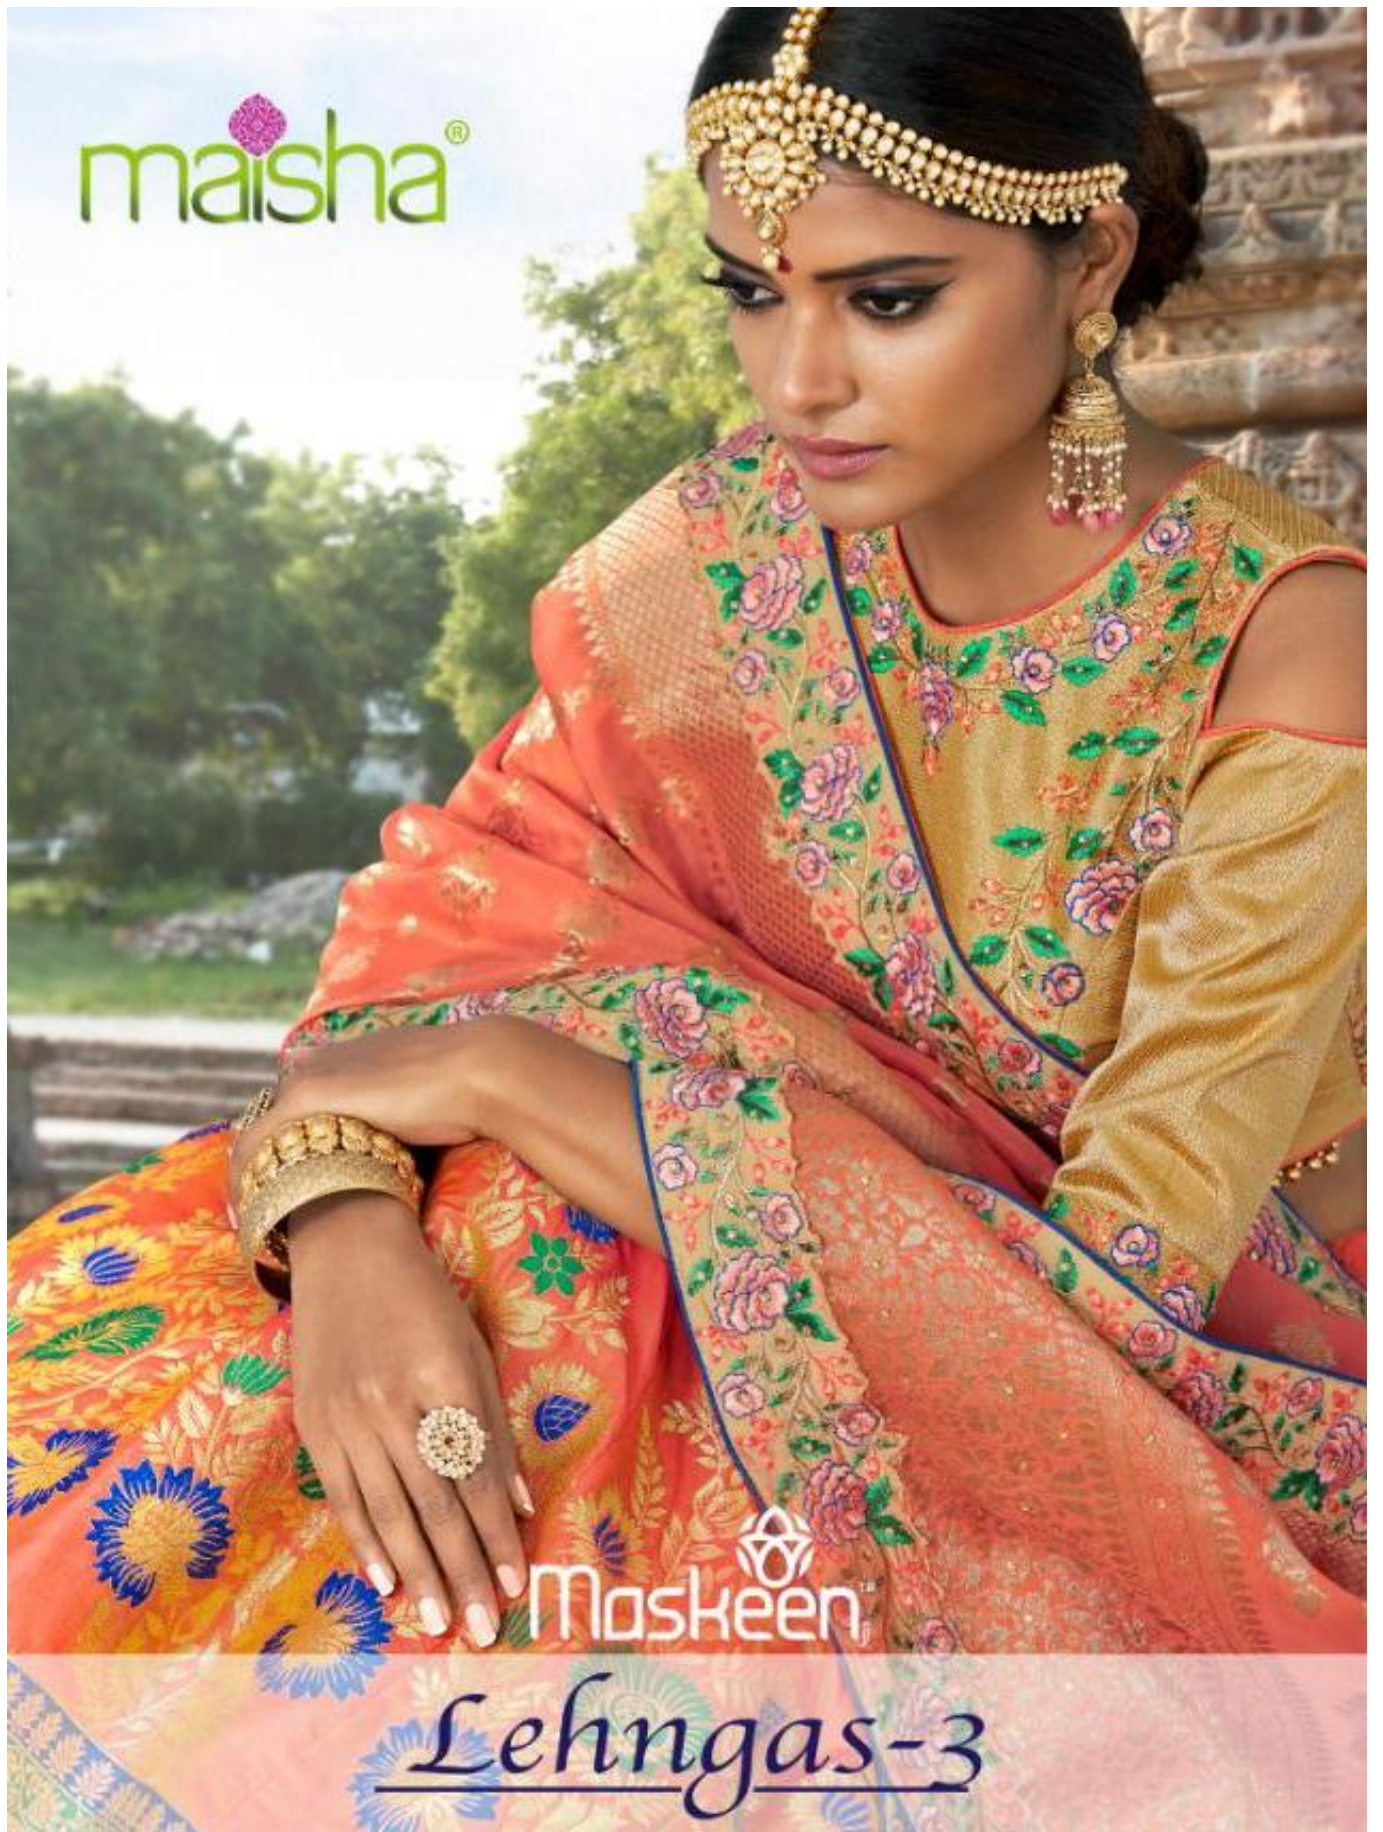

maisha®

Maskeen™

Lehngas-3