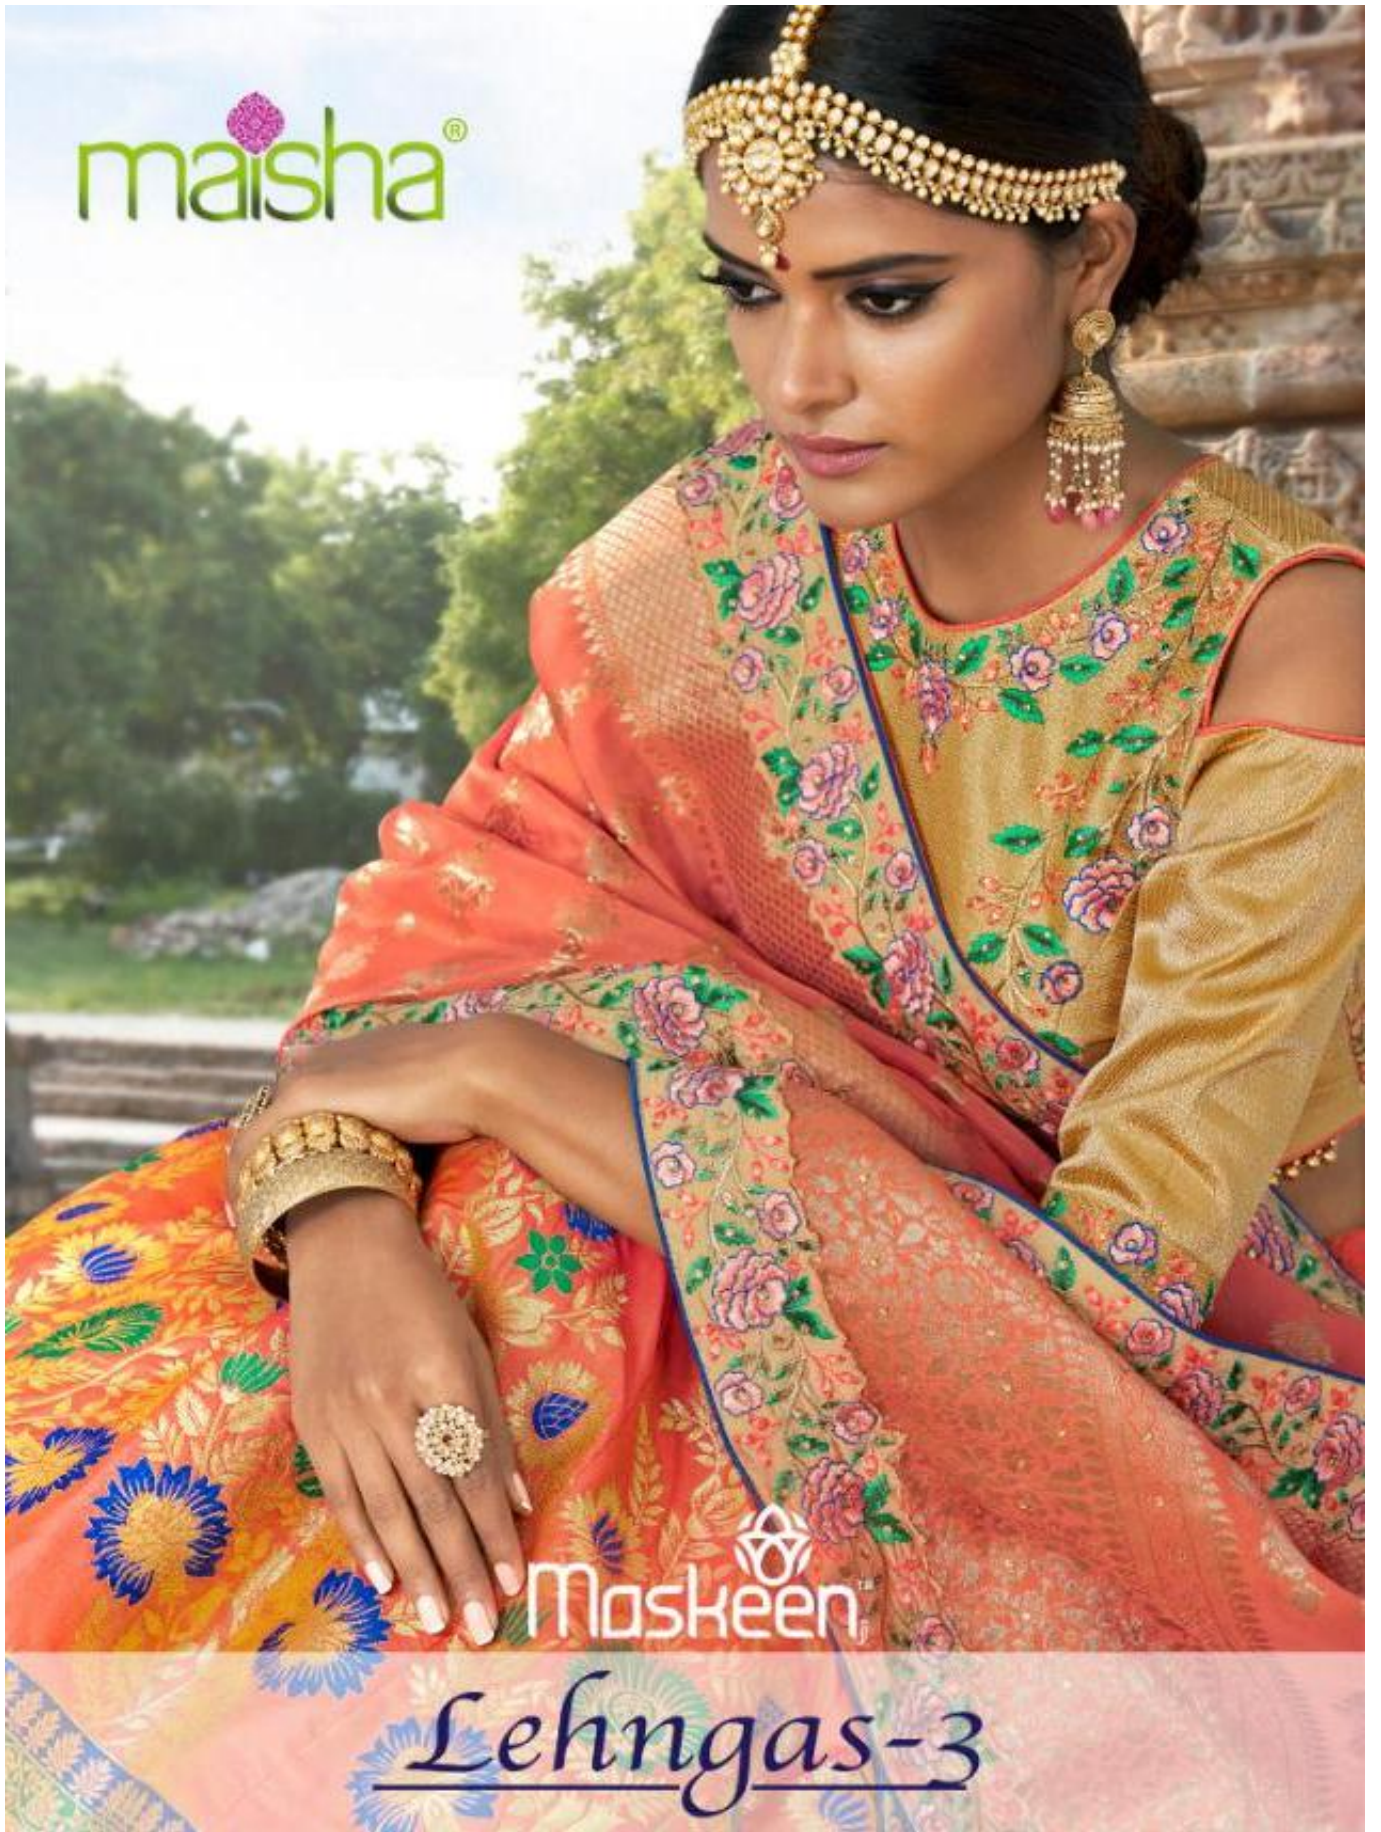

**AVERAGE RATE 4599/-**

TOTAL DESIGN - 3 PC

Thanks For Support

maisha®

Maskeen™

Lehngas-3

Maskeen™

Fashion can make you more  
creative in your everyday  
life. Fashion is everywhere in  
nature and culture.  
D.NO.12001