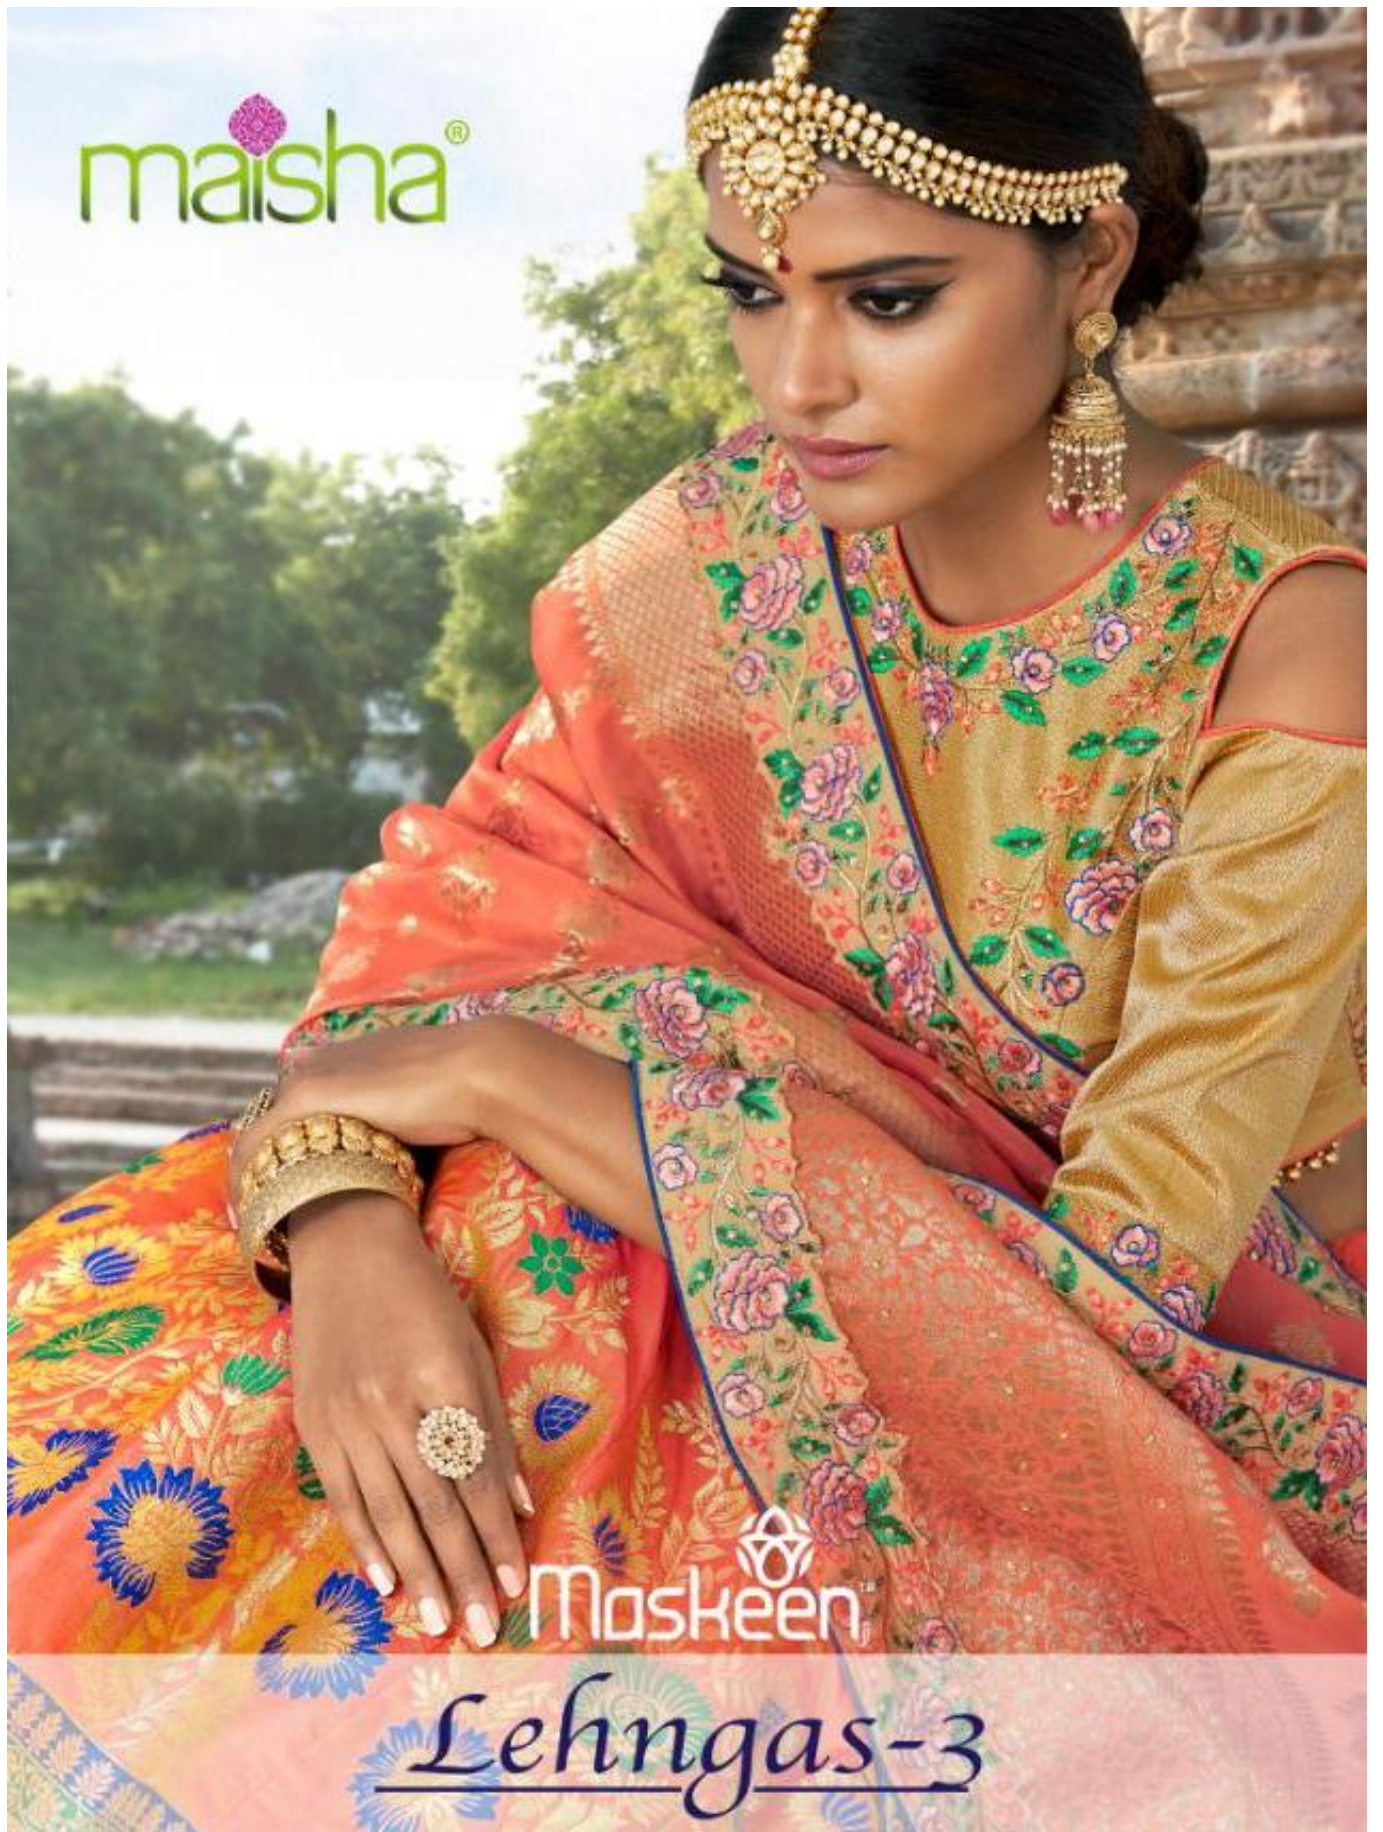

maisha®

Maskeen™

Lehngas-3

Maskeen™

D.NO.12003

Masheen

maisha®

Maskeen™

Lehngas-3

Maskeen™

*E*thnic *R*oots

The Indian traditional fashion is vast and influential throughout the world

D.NO.12002

Maskeen,  
Lehngas-3

D.NO.	RATE	TOP FAB	+CUT	INNER	+CUT	BOTTAM	DUPT	CUT
12001	4444	Banrsijaqard	+5.5mtr	SANTOON	+6.25mtr	-	DOLASILK	2.5mtr
12002	4684	Banrsijaqard	+5.5mtr	SANTOON	+6.25mtr	-	DOLASILK	2.5mtr
12003	4669	Banrsijaqard	+5.5mtr	SANTOON	+6.25mtr	-	DOLASILK	2.5mtr