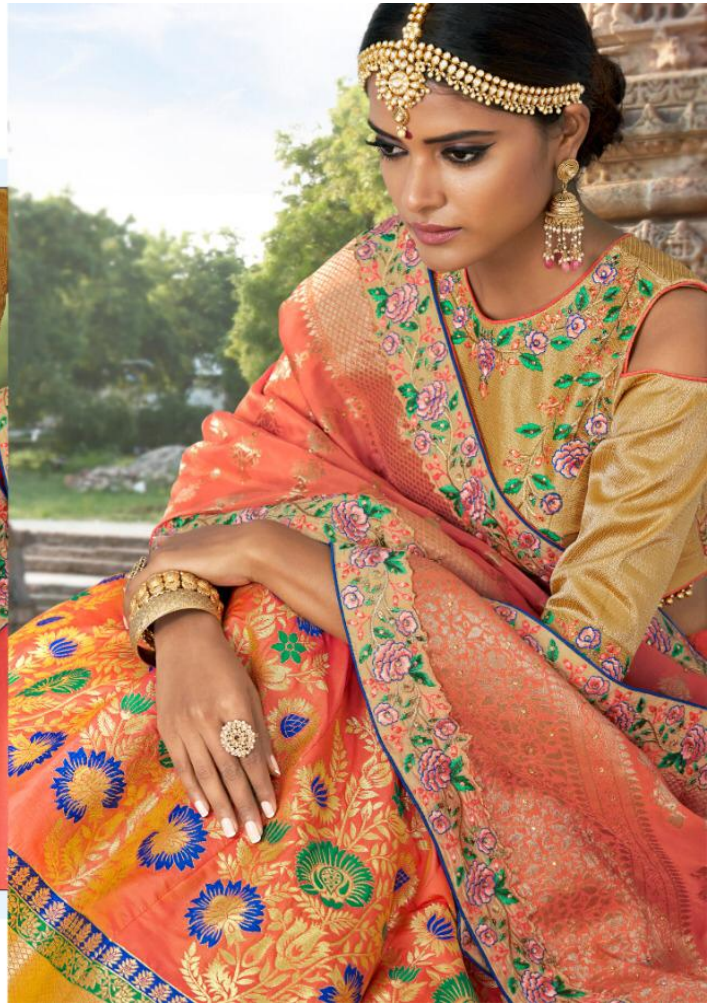

Maskeen™

D.NO.12003