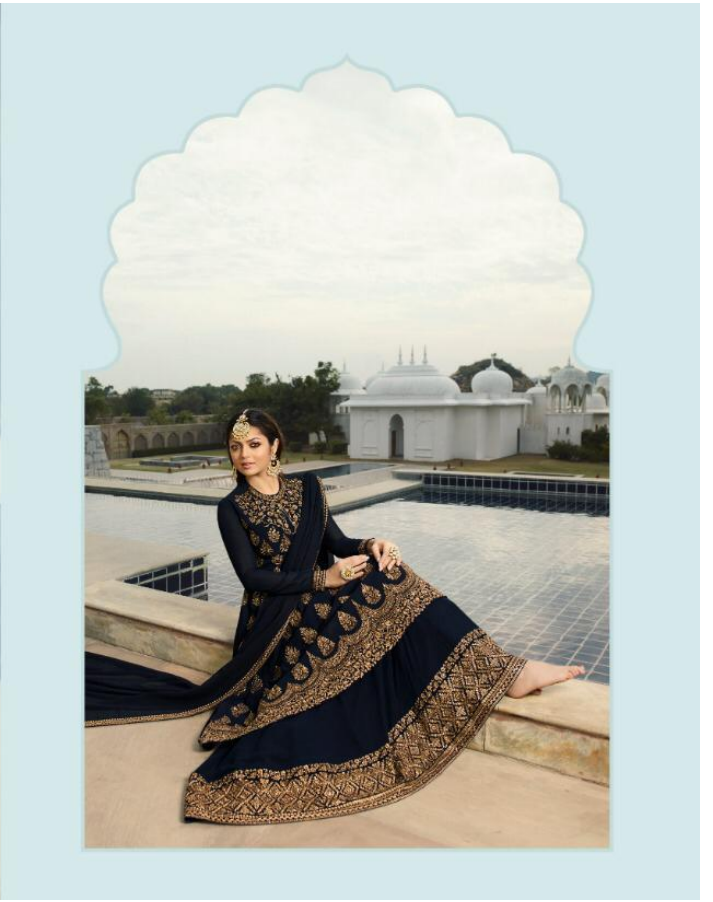

---Real fashion is one which allows you to fly

VOL : 138

DNO	TOP	BOTTOM	DUPATTA
3801	Vaishnavi Georgette	Lengha: Georgette	Georgette with 4 Side Embroidary Lace
3802	Net	Plazzo : Net (Fully Stiched)	Net
3803	Vaishnavi Georgette with Heavy Embroidary	Santoon with Work	Georgette
3804	Net	Plazzo : Net (Fully Stiched)	Net
3805	Vaishnavi Georgette	Lengha: Georgette	Georgette with 4 Side Embroidary Lace
3806	Vaishnavi Georgette	Santoon	Net
3807	Vaishnavi Georgette	Santoon	Georgette with 4 Side Embroidary Lace
3808	Vaishnavi Georgette	Santoon with Work	Georgette with Heavy Embroidary & 4 Side Embroidary Lace