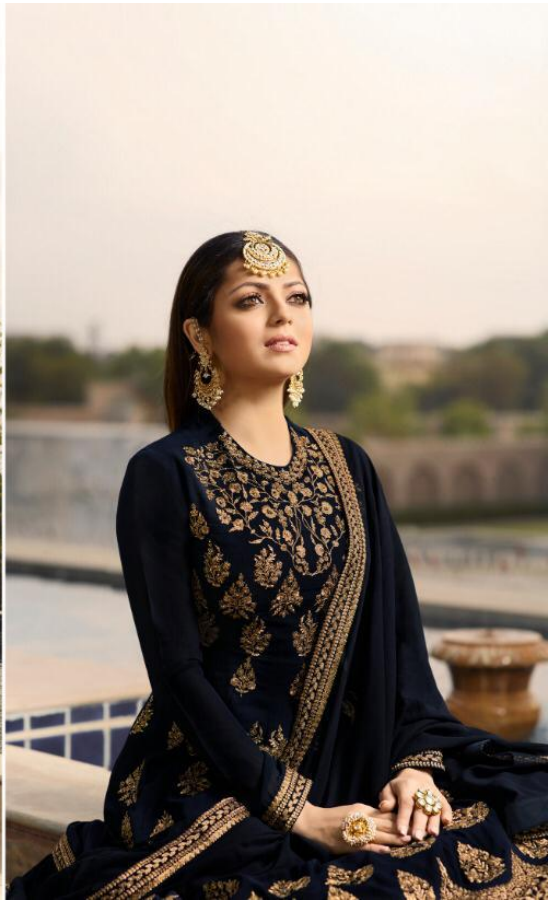

Nitya[®]
prez

VOL.138

Nitya[®]
pre-

VOL.138

---Real fashion is one which allows you to fly

Nitya[®]
pre-

VOL.138

• 3801 •

---Real fashion is one which allows you to fly

VOL : 138

DNO	TOP	BOTTOM	DUPATTA
3801	Vaishnavi Georgette	Lengha: Georgette	Georgette with 4 Side Embroidary Lace
3802	Net	Plazzo : Net (Fully Stiched)	Net
3803	Vaishnavi Georgette with Heavy Embroidary	Santoon with Work	Georgette
3804	Net	Plazzo : Net (Fully Stiched)	Net
3805	Vaishnavi Georgette	Lengha: Georgette	Georgette with 4 Side Embroidary Lace
3806	Vaishnavi Georgette	Santoon	Net
3807	Vaishnavi Georgette	Santoon	Georgette with 4 Side Embroidary Lace
3808	Vaishnavi Georgette	Santoon with Work	Georgette with Heavy Embroidary & 4 Side Embroidary Lace