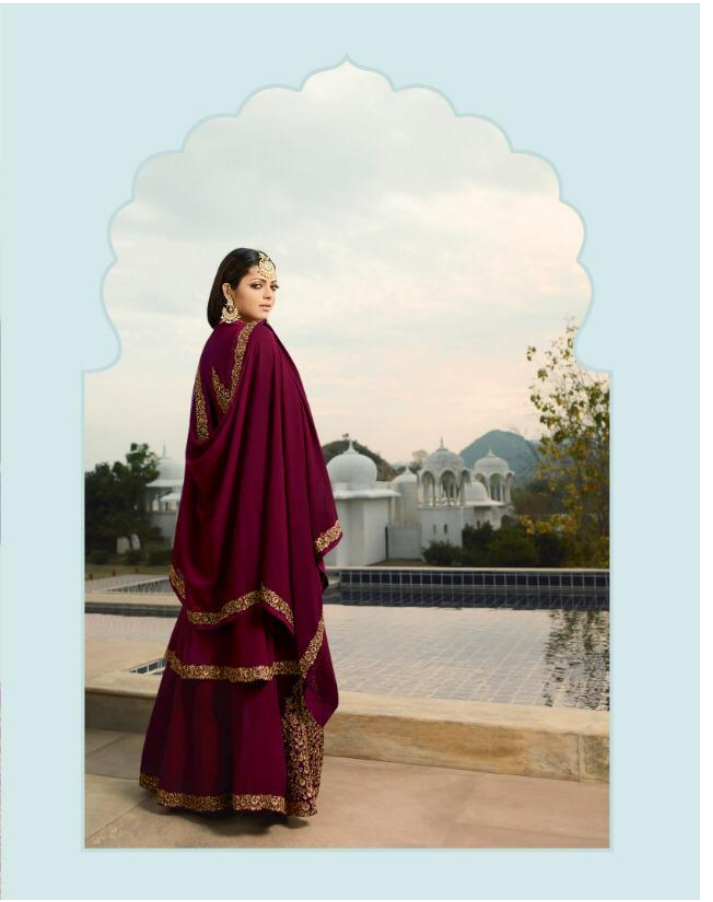

VOL.138

Nitya[®]
pre-

VOL.138

---Real fashion is one which allows you to fly

Nitya[®]
prez

VOL.138

• 3801 •

• 3802 •

• 3804 •

---Real fashion is one which allows you to fly

VOL : 138

DNO	TOP	BOTTOM	DUPATTA
3801	Vaishnavi Georgette	Lengha: Georgette	Georgette with 4 Side Embroidary Lace
3802	Net	Plazzo : Net (Fully Stiched)	Net
3803	Vaishnavi Georgette with Heavy Embroidary	Santoon with Work	Georgette
3804	Net	Plazzo : Net (Fully Stiched)	Net
3805	Vaishnavi Georgette	Lengha: Georgette	Georgette with 4 Side Embroidary Lace
3806	Vaishnavi Georgette	Santoon	Net
3807	Vaishnavi Georgette	Santoon	Georgette with 4 Side Embroidary Lace
3808	Vaishnavi Georgette	Santoon with Work	Georgette with Heavy Embroidary & 4 Side Embroidary Lace