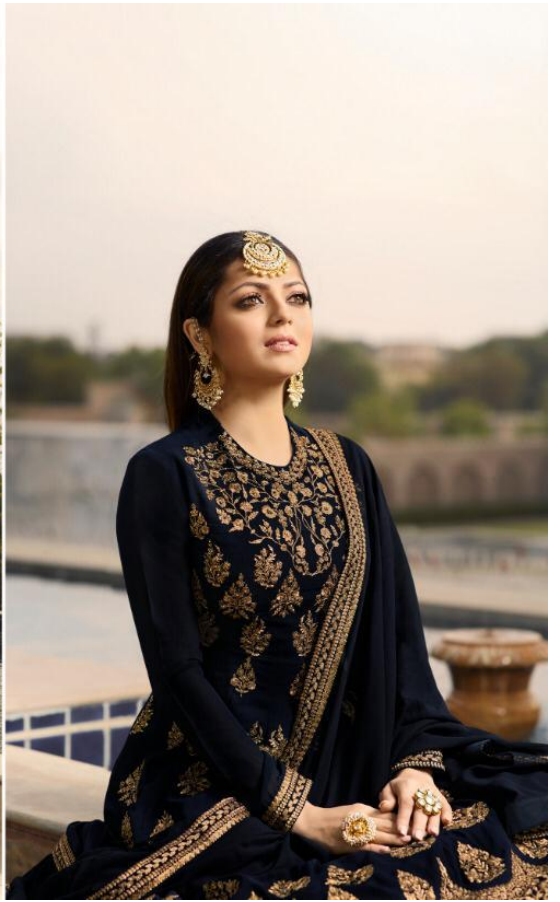

VOL.138

Nitya[®]
pre-

VOL.138

---Real fashion is one which allows you to fly

Nitya[®]
prez

VOL.138

• 3801 •

• 3802 •

• 3804 •

---Real fashion is one which allows you to fly

VOL : 138

DNO	TOP	BOTTOM	DUPATTA
3801	Vaishnavi Georgette	Lengha: Georgette	Georgette with 4 Side Embroidary Lace
3802	Net	Plazzo : Net (Fully Stiched)	Net
3803	Vaishnavi Georgette with Heavy Embroidary	Santoon with Work	Georgette
3804	Net	Plazzo : Net (Fully Stiched)	Net
3805	Vaishnavi Georgette	Lengha: Georgette	Georgette with 4 Side Embroidary Lace
3806	Vaishnavi Georgette	Santoon	Net
3807	Vaishnavi Georgette	Santoon	Georgette with 4 Side Embroidary Lace
3808	Vaishnavi Georgette	Santoon with Work	Georgette with Heavy Embroidary & 4 Side Embroidary Lace