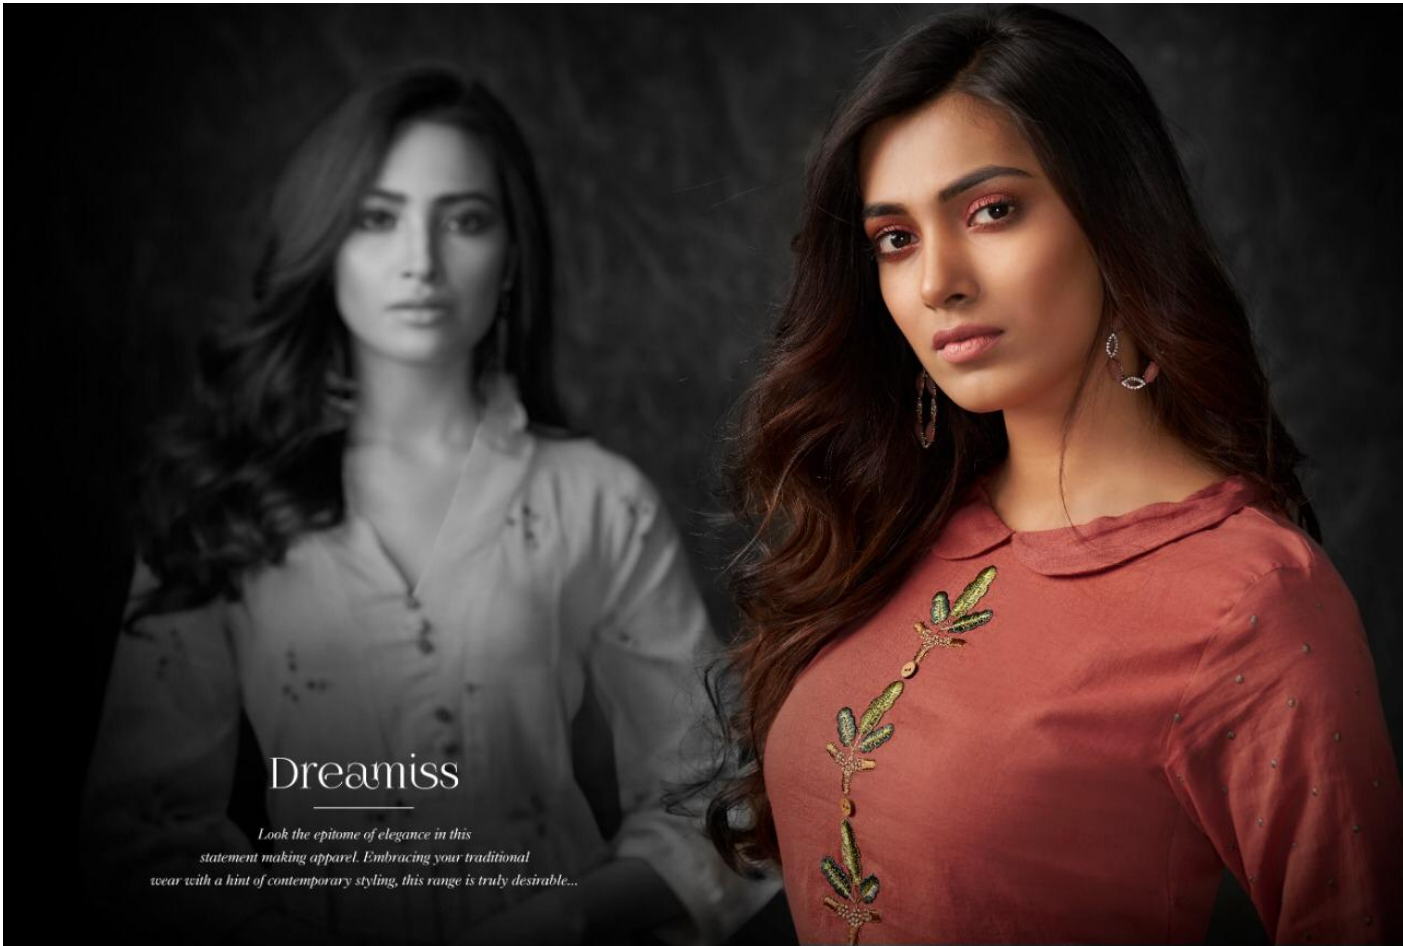

Dreamiss

Look the epitome of elegance in this statement making apparel. Embracing your traditional wear with a hint of contemporary styling, this range is truly desirable...