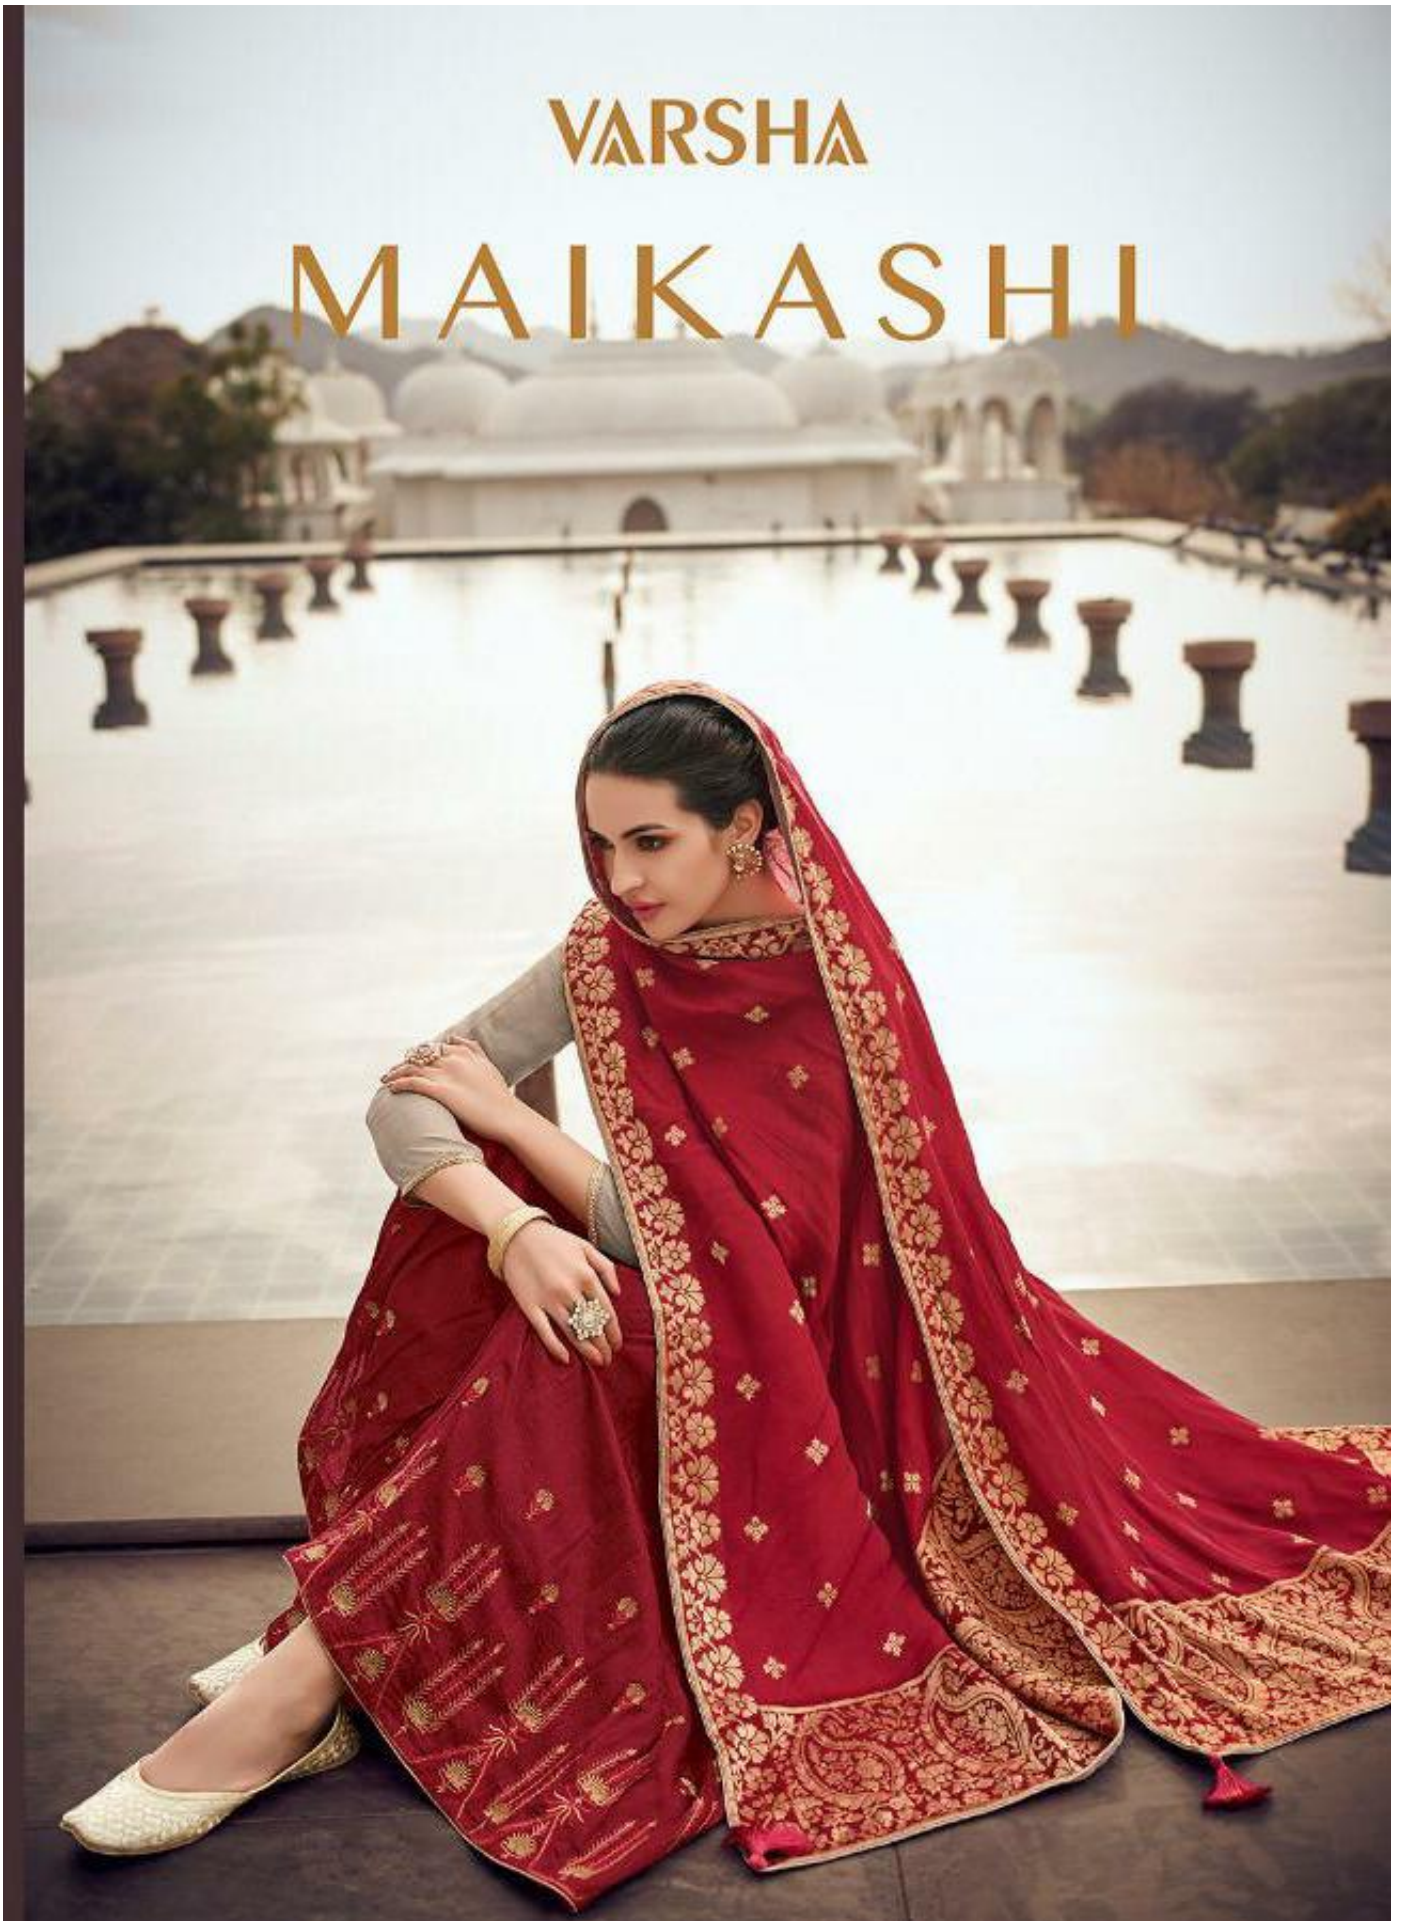

VARSHA
MAIKASHI