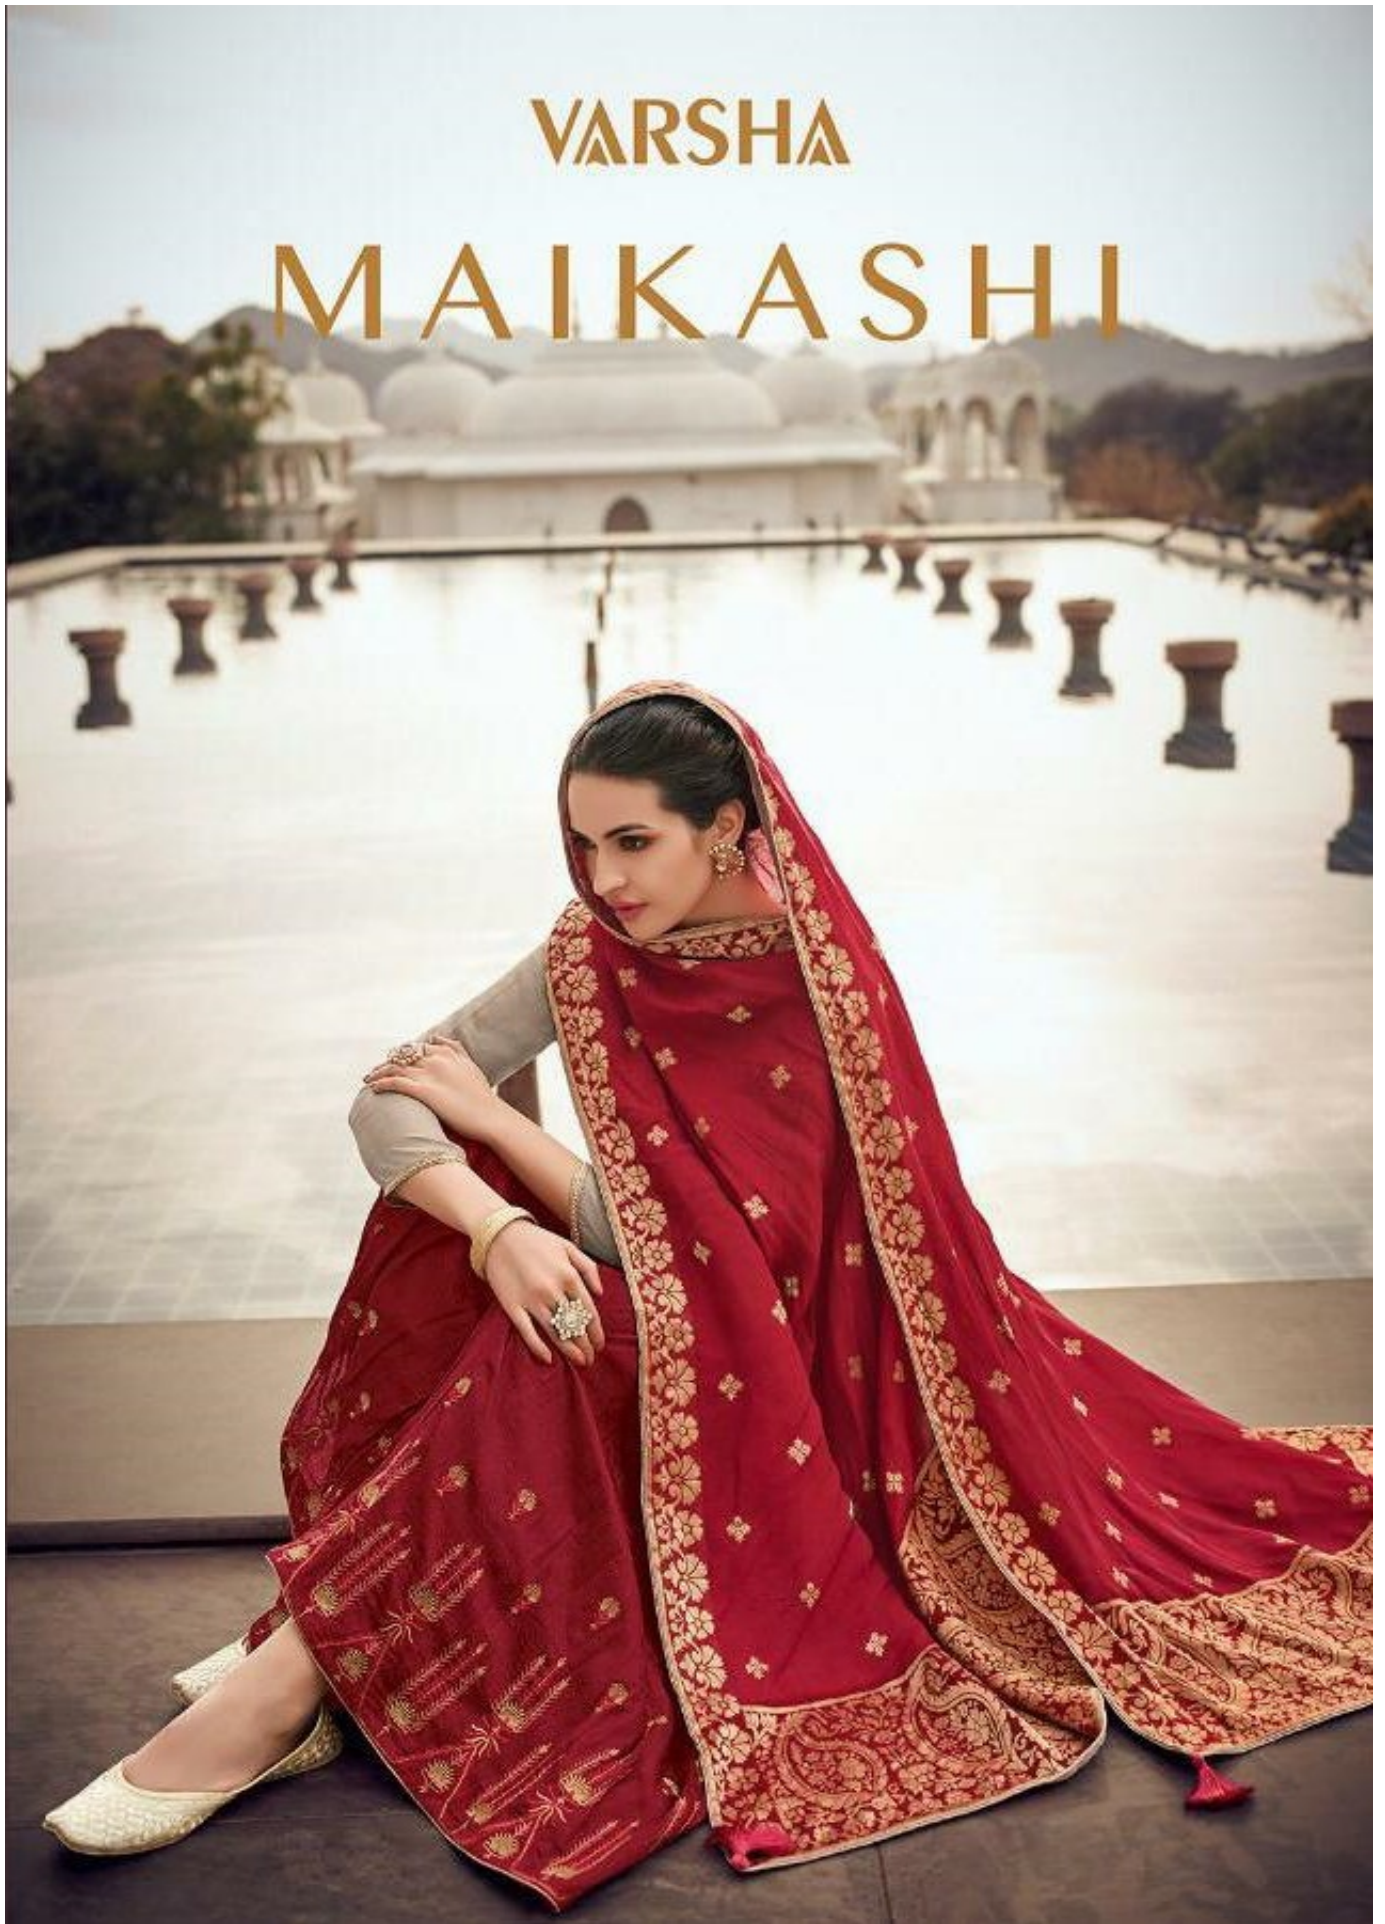

VARSHA

MAIKASHI