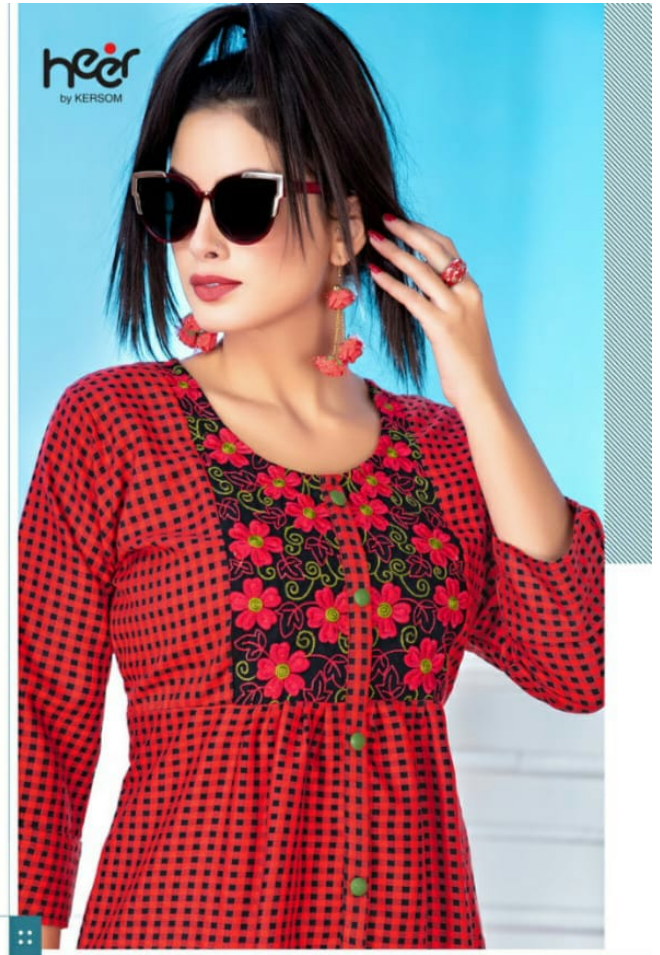

hear
by KERSOM

graceful enlightenment with catchiest statement

fashion is about dressing & style is more about being yourself

Checkmate
103

a whole new dimension in cool color season colored dress

hear
by KERSOM

hear
by KERSOM

our elegant style and fashion patterns define true quintessence in women

she is not just a style icon, but an icon in every sense of the word

101

102

103

104

105

106

107

108

Checkmate
101

experience the coolness of the color in contrast with the heat of this season

SEASONS DESIRE ::

characterized by charm

dress up for your own self not for the world who judge you by your outfit.
you should be confident enough about yourself!

heer
by KERSOM

Voguish

There are certain styles of women's wear that are more popular than the others.

Checkmate
106