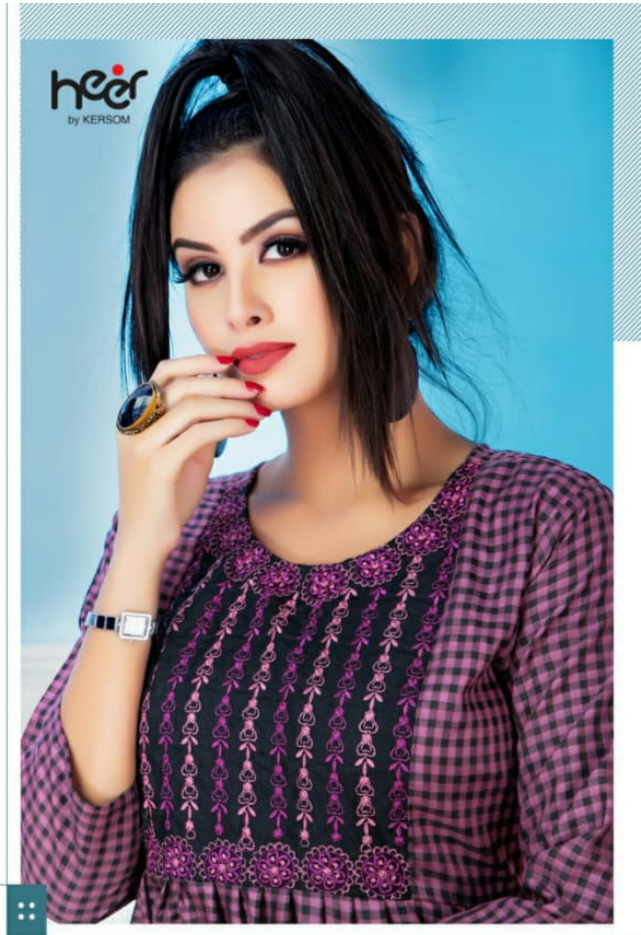

hear
by KERSOM

graceful enlightenment with catchiest statement

fashion is about dressing & style is more about being yourself

Checkmate
103

a whole new dimension in cool color season colored dress

hear
by KERSOM

hear
by KERSOM

our elegant style and fashion patterns define true quintessence in women

she is not just a style icon, but an icon in every sense of the word

101

102

103

104

105

106

107

108

Checkmate
101

experience the coolness of the color in contrast with the heat of this season

SEASONS DESIRE ::

characterized by charm

dress up for your own self not for the world who judge you by your outfit.
you should be confident enough about yourself!

heer
by KERSOM

Voguish

There are certain styles of women's wear that are more popular than the others.

Checkmate
106