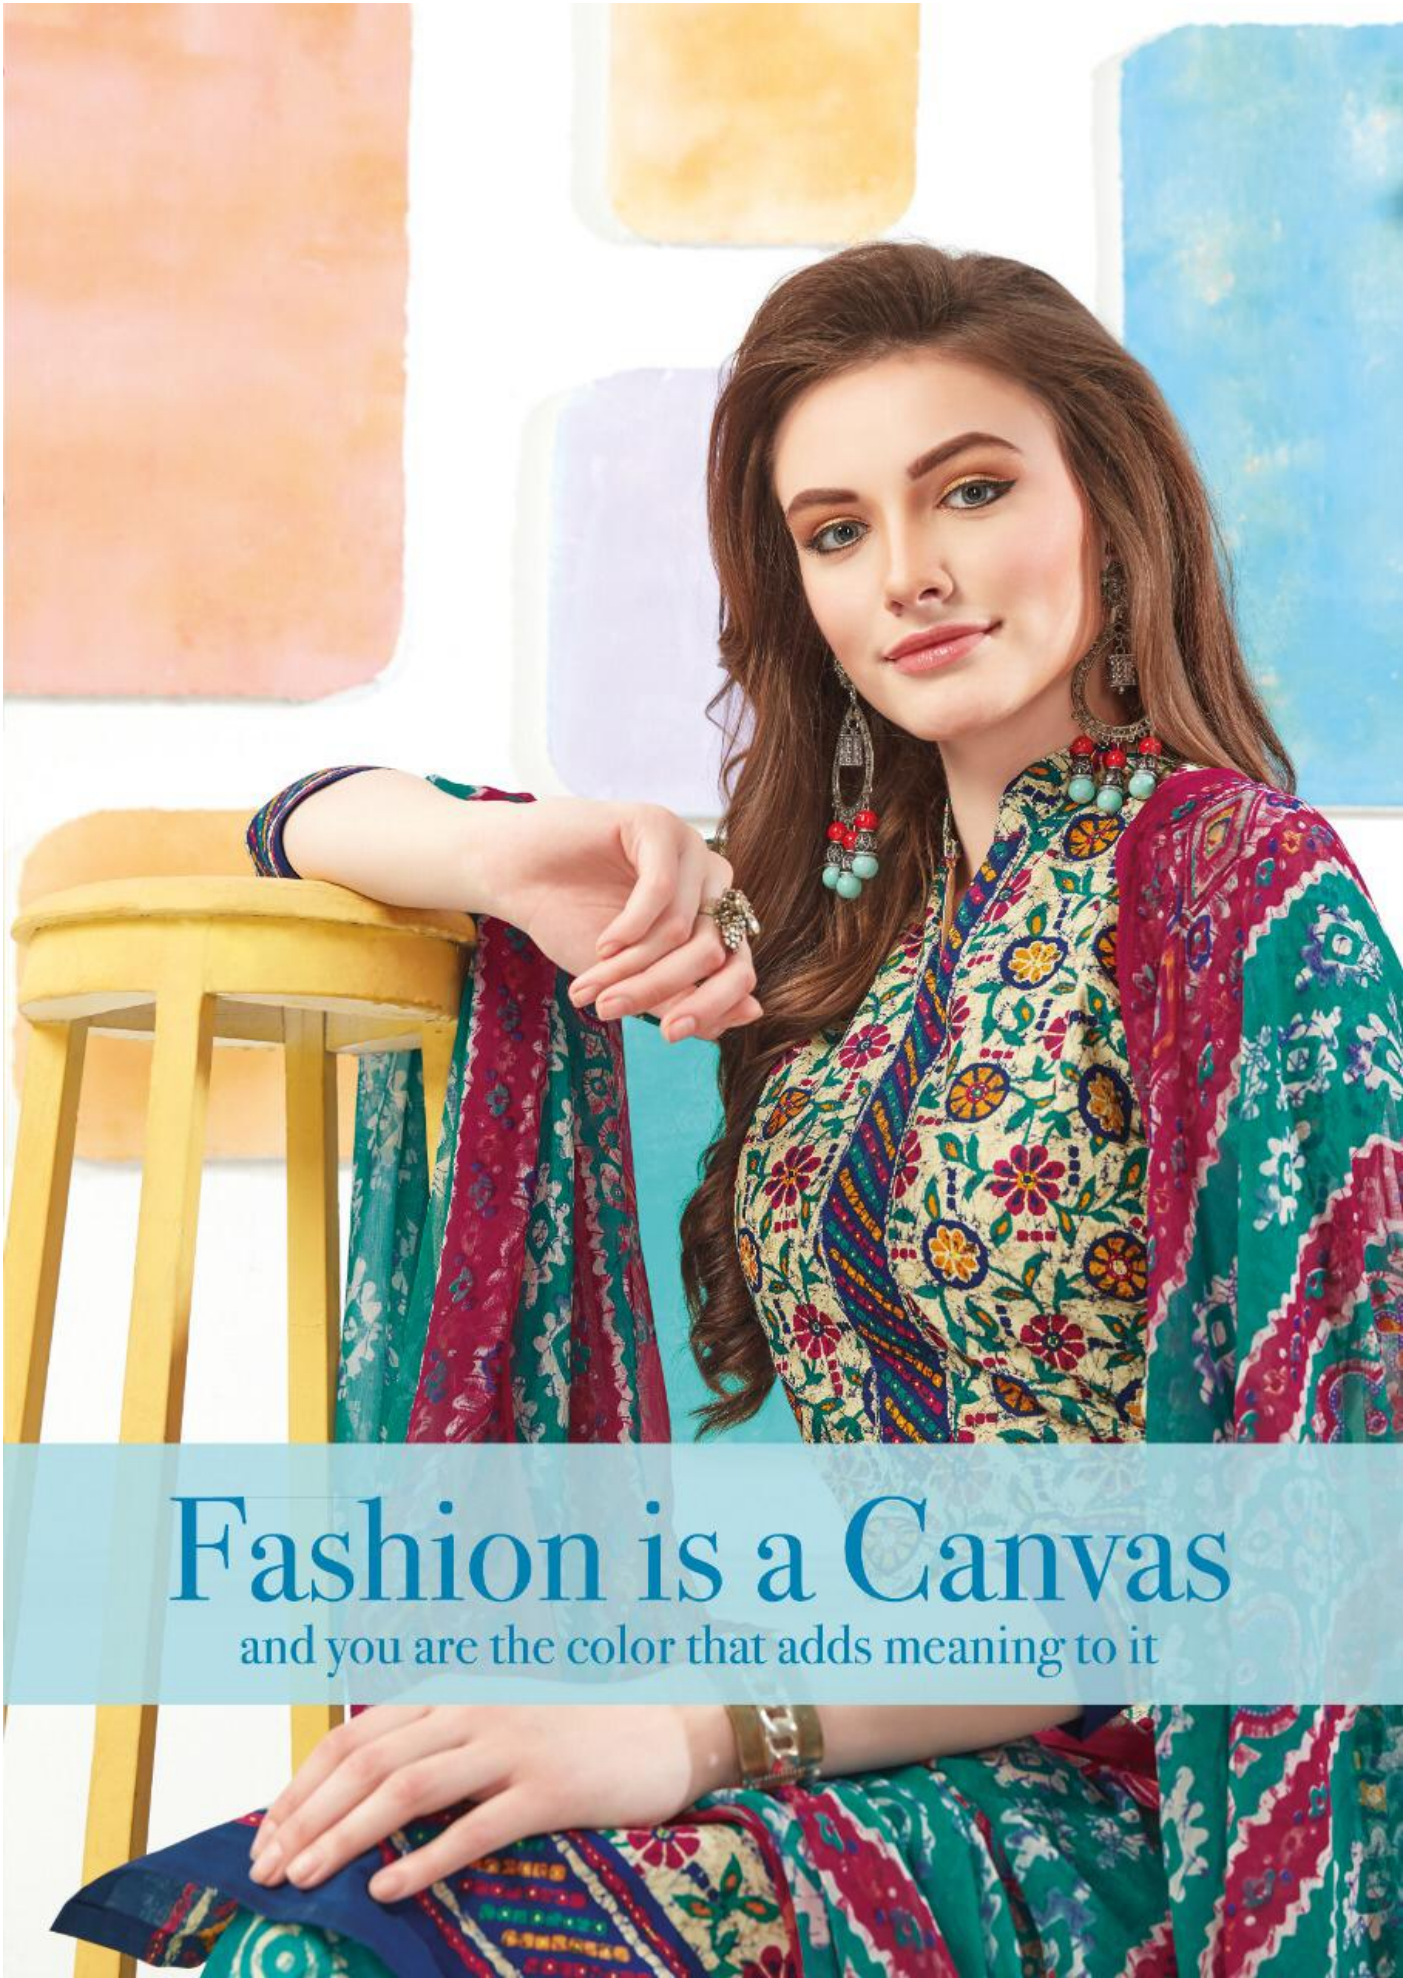

Fashion is a Canvas

and you are the color that adds meaning to it