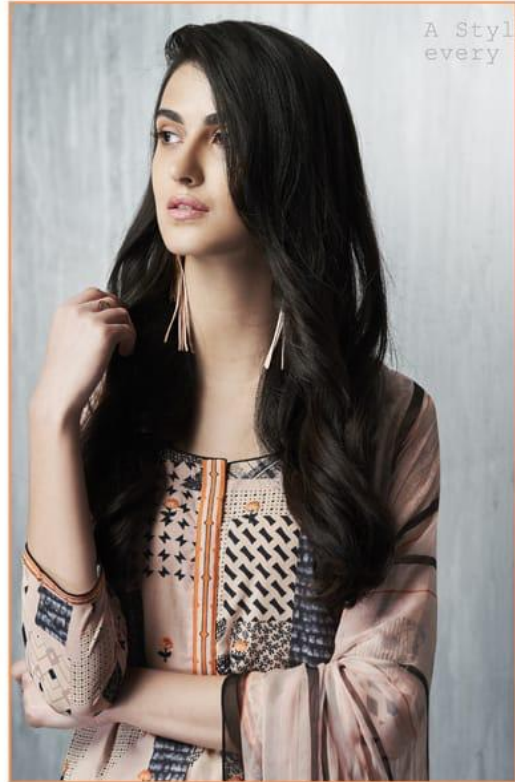

Ganga

A Style for
every Story