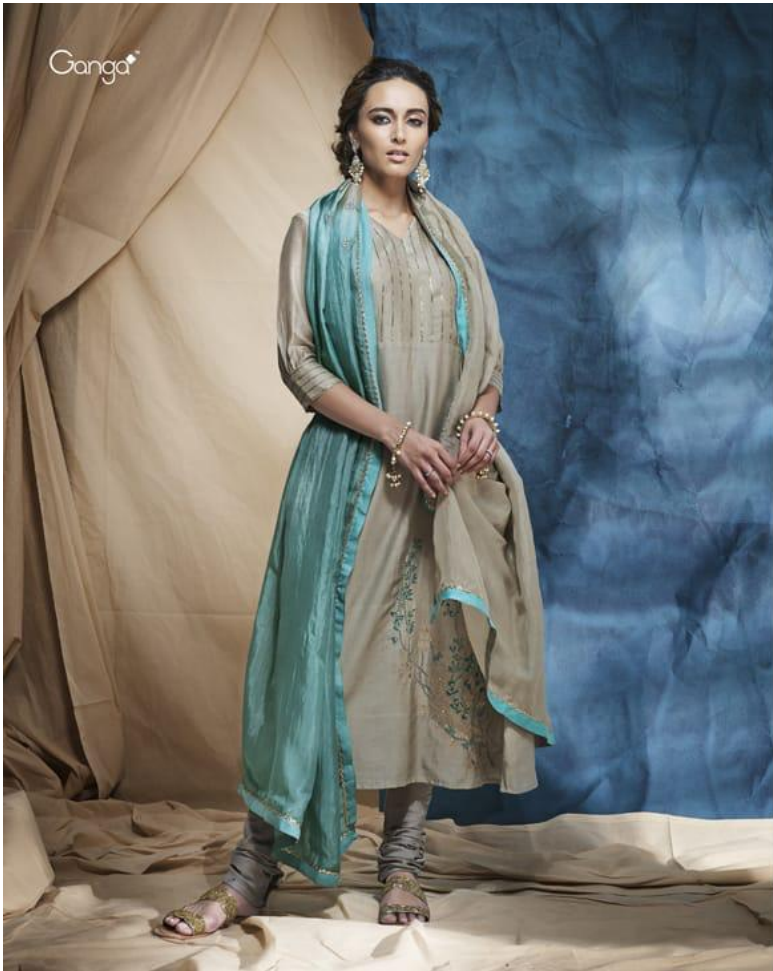

Ganga®

ESSENCE

7350

Fresh running trends plus cool looks

7349

Fresh running trends plus cool looks.

Ganga®

ESSENCE

7349

Fresh running trends plus cool looks.

Ganga®

ESSENCE

ESSENCE – DESIGNER SALWAR SUITS

DESIGN NO.	CATALOG NAME	DESCRIPTION	PRICE
7349	ESSENCE	Pure Kora Silk With Placement Emb & Hand With Extra Sleeves & Emb	2185/-
7350	ESSENCE	Pure Kora Silk With Placement Emb & Hand With Extra Sleeves & Emb	2185/-
7351	ESSENCE	Pure Kora Silk With Placement Emb & Hand With Extra Sleeves & Emb	2185/-
7352	ESSENCE	Pure Kora Silk With Placement Emb & Hand With Extra Sleeves & Emb	2185/-
7353	ESSENCE	Pure Kora Silk With Placement Emb & Hand With Extra Sleeves & Emb	2185/-
7354	ESSENCE	Pure Kora Silk With Placement Emb & Hand With Extra Sleeves & Emb	2185/-

Ganga

7354

Fresh running trends plus pool looks

7353

Fresh running trends plus cool looks

Ganga®

7353

Fresh running trends plus cool looks