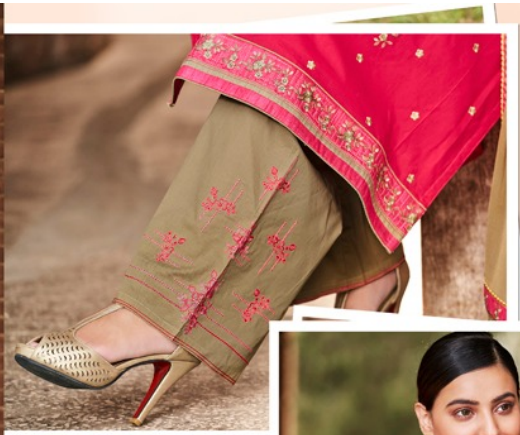

10008

SMART  
&  
STYLISH,  
THIS  
SUIT  
IS SURE  
TO MAKE  
YOU  
LOOK  
GORGEOUS.

SMART  
&  
STYLISH.  
THIS  
SUIT  
IS SURE  
TO MAKE  
YOU  
LOOK  
GORGEOUS.

10008

SMART  
&  
STYLISH.  
THIS  
SUIT  
IS SURE  
TO MAKE  
YOU  
LOOK  
GORGEOUS.  
10006

CATALOG NAME

**Vastra**

PIECES : **8**

	<b>FABRICS DETAILS (Material Only)</b>
TOP	Pure Cotton with Work
BOTTOM	Cambric Cotton with Work
DUPATTA	Nazneen with Pallu Border Four Side Less Work