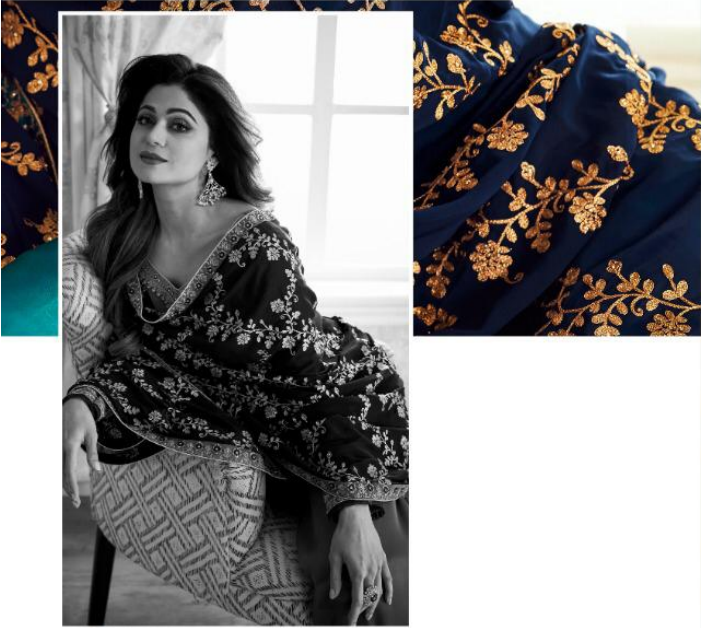

AASHIRWAD™

GLAMOUR OF
ILLUMINATION