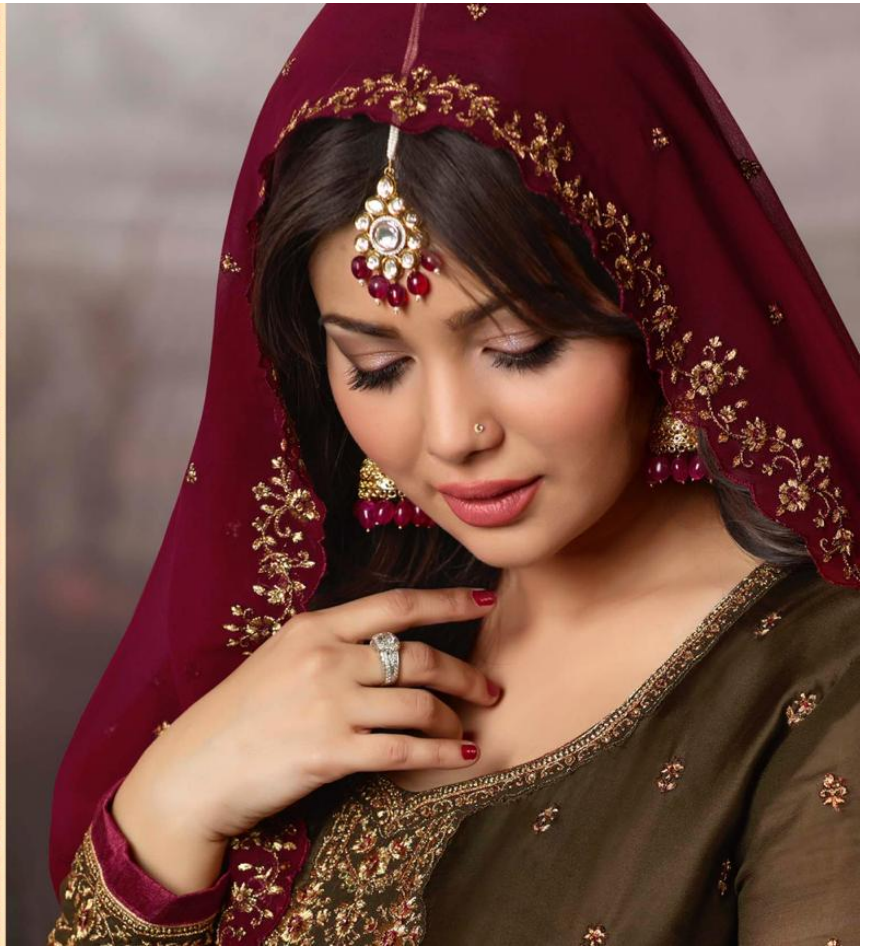

lavina™

THE COLLECTION SEAMLESSLY CREATES
AN AMBIANCE OF STYLE & GRACE
EMBELLISHED IMMACULATELY WITH FINE WORK