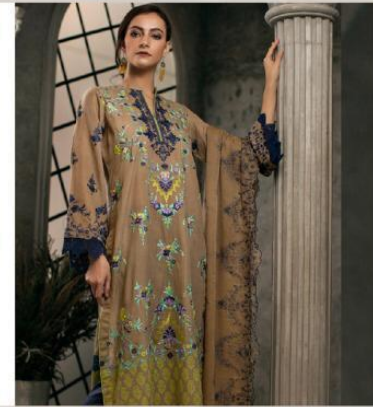

JUVI FASHION

B E S T B E A U T Y

Crimson

COTTON COLLECTION - 19

TM

JUVI FASHION

JUVI FASHION

Crimson

COTTON COLLECTION - 19

D.NO. 43005

JUVI FASHION

Crimson

COTTON COLLECTION - 19

D.No.	TOP	BOTTOM	DUPATTA
43001	CAMBRIC COTTON WITH SELF EMBROIDERY WORK	SEMI LAWN (P.C. COTTON)	NAZMIN EMBROIDERY WORK
43002	CAMBRIC COTTON WITH SELF EMBROIDERY WORK	SEMI LAWN (P.C. COTTON)	NAZMIN EMBROIDERY WORK
43003	CAMBRIC COTTON WITH SELF EMBROIDERY WORK	SEMI LAWN (P.C. COTTON)	NAZMIN EMBROIDERY WORK
43004	CAMBRIC COTTON WITH SELF EMBROIDERY WORK	SEMI LAWN (P.C. COTTON)	NAZMIN EMBROIDERY WORK
43005	CAMBRIC COTTON WITH SELF EMBROIDERY WORK	SEMI LAWN (P.C. COTTON)	NAZMIN EMBROIDERY WORK

RATE :- 899 + G.S.T. EXTRA

LOOKING FORWARD FOR POSITIVE RESPONSE FROM YOU ALL.

JUVI FASHION

JUVI FASHIONTM

Crimson
COTTON COLLECTION - 19

D.NO. 43002

JUVI FASHION

Crimson

B E S T B E A U T Y

COTTON COLLECTION - 19

JUVI FASHION

B E S T B E A U T Y

Crimson

COTTON COLLECTION - 19

JUVI FASHION

43001