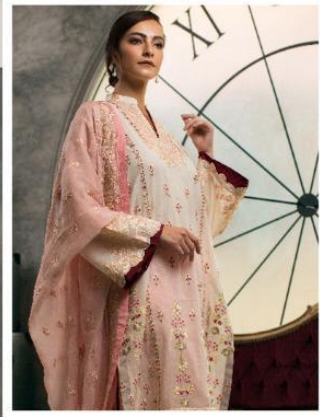

JUVI FASHION

B E S T B E A U T Y

Crimson

COTTON COLLECTION - 19

TM

JUVI FASHION

JUVI FASHION

Crimson

COTTON COLLECTION - 19

D.NO. 43005

D.No.	TOP	BOTTOM	DUPATTA
43001	CAMBRIC COTTON WITH SELF EMBROIDERY WORK	SEMI LAWN (P.C. COTTON)	NAZMIN EMBROIDERY WORK
43002	CAMBRIC COTTON WITH SELF EMBROIDERY WORK	SEMI LAWN (P.C. COTTON)	NAZMIN EMBROIDERY WORK
43003	CAMBRIC COTTON WITH SELF EMBROIDERY WORK	SEMI LAWN (P.C. COTTON)	NAZMIN EMBROIDERY WORK
43004	CAMBRIC COTTON WITH SELF EMBROIDERY WORK	SEMI LAWN (P.C. COTTON)	NAZMIN EMBROIDERY WORK
43005	CAMBRIC COTTON WITH SELF EMBROIDERY WORK	SEMI LAWN (P.C. COTTON)	NAZMIN EMBROIDERY WORK