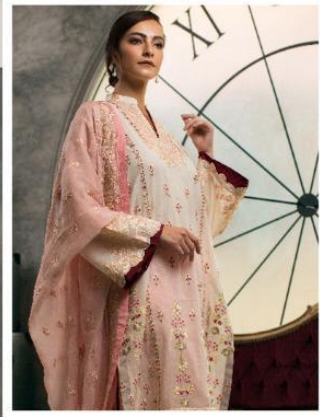

JUVI FASHION

B E S T B E A U T Y

Crimson

COTTON COLLECTION - 19

TM

JUVI FASHION

JUVI FASHION

Crimson

COTTON COLLECTION - 19

D.NO. 43005

JUVI FASHION

Crimson

COTTON COLLECTION - 19

D.No.	TOP	BOTTOM	DUPATTA
43001	CAMBRIC COTTON WITH SELF EMBROIDERY WORK	SEMI LAWN (P.C. COTTON)	NAZMIN EMBROIDERY WORK
43002	CAMBRIC COTTON WITH SELF EMBROIDERY WORK	SEMI LAWN (P.C. COTTON)	NAZMIN EMBROIDERY WORK
43003	CAMBRIC COTTON WITH SELF EMBROIDERY WORK	SEMI LAWN (P.C. COTTON)	NAZMIN EMBROIDERY WORK
43004	CAMBRIC COTTON WITH SELF EMBROIDERY WORK	SEMI LAWN (P.C. COTTON)	NAZMIN EMBROIDERY WORK
43005	CAMBRIC COTTON WITH SELF EMBROIDERY WORK	SEMI LAWN (P.C. COTTON)	NAZMIN EMBROIDERY WORK