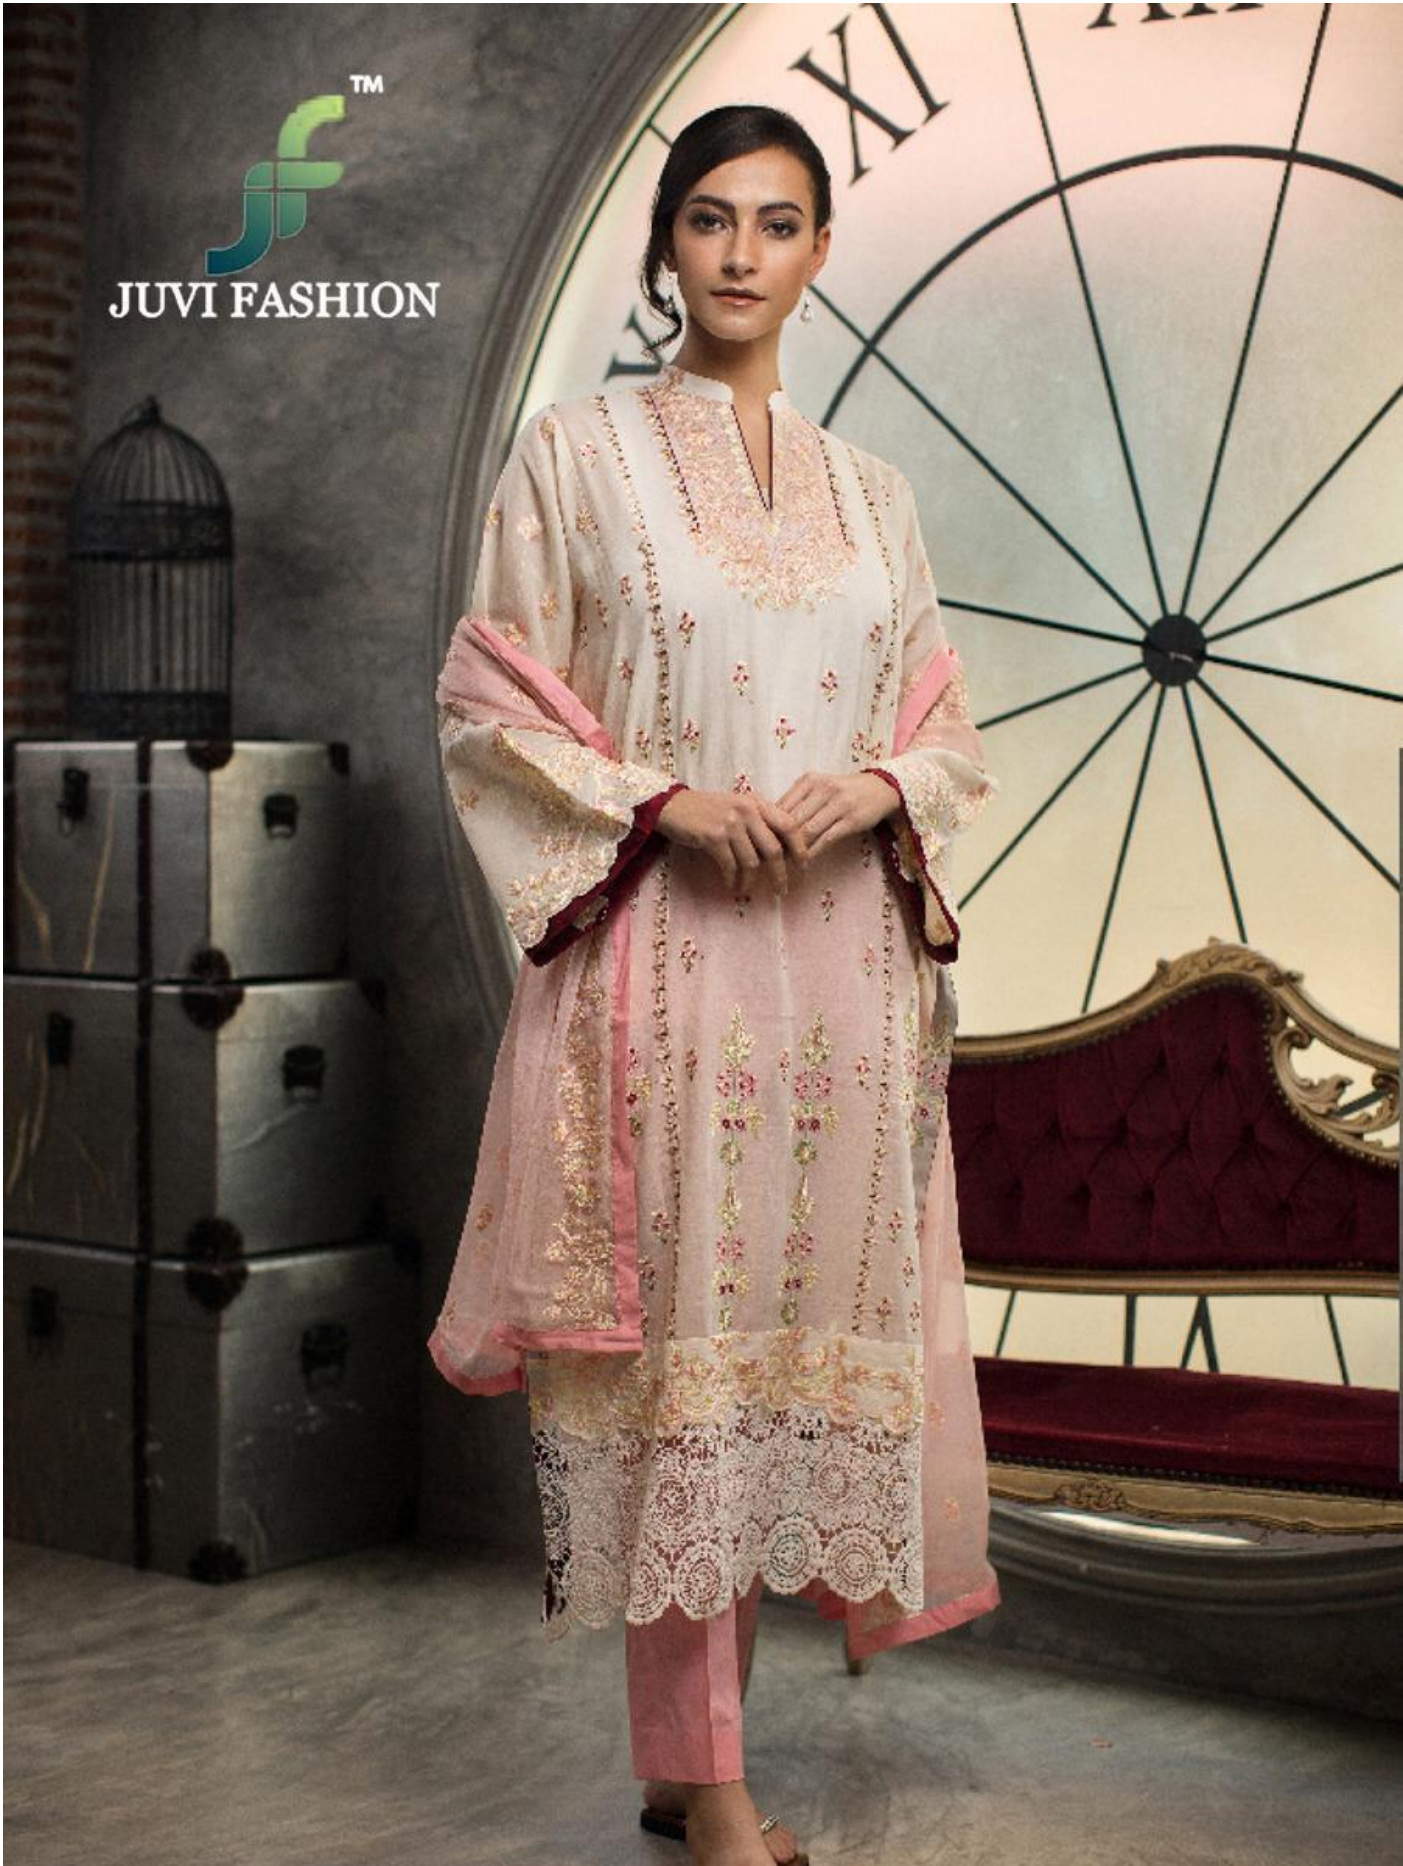

JUVI FASHION