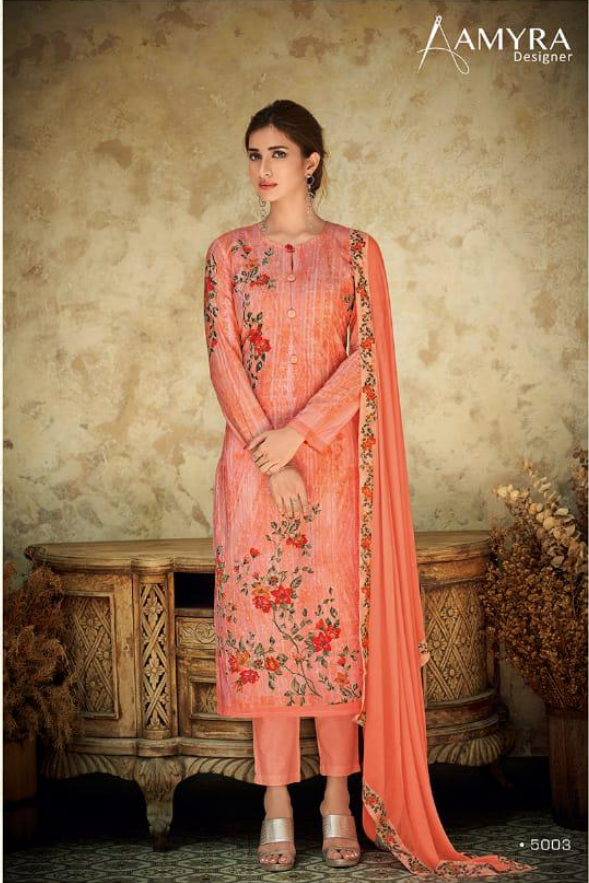

AMYRA
Designer

NOSHABA

AMYRA
Designer

• 5006

AMYRA
Designer

NOSHABA

AMYRA
Designer

• 5002

AMYRA
Designer

• 5001

PRESENTING TO YOU OUR NEW CATALOGUE

NOSHABA

PRODUCT DETAILS

: TOP :
PURE CAMBRIC LAWN SIFFLY WORK WITH
DIGITAL PRINT

: BOTTOM :
HEAVY SEMI LAWN

: DUPATTA :
NAJNEEN 4 SIDE DIGITAL PRINTLACE