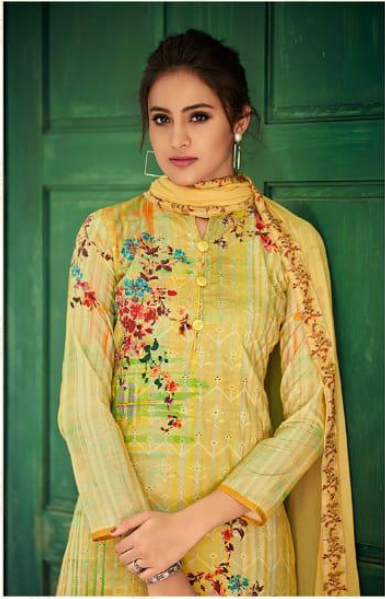

AMYRA
Designer

NOSHABA

AMYRA
Designer

• 5006

AMYRA
Designer

NOSHABA

AMYRA
Designer

• 5002

AMYRA
Designer

• 5001

PRESENTING TO YOU OUR NEW CATALOGUE

NOSHABA

PRODUCT DETAILS

: TOP :
PURE CAMBRIC LAWN SIFFLY WORK WITH
DIGITAL PRINT

: BOTTOM :
HEAVY SEMI LAWN

: DUPATTA :
NAJNEEN 4 SIDE DIGITAL PRINTLACE