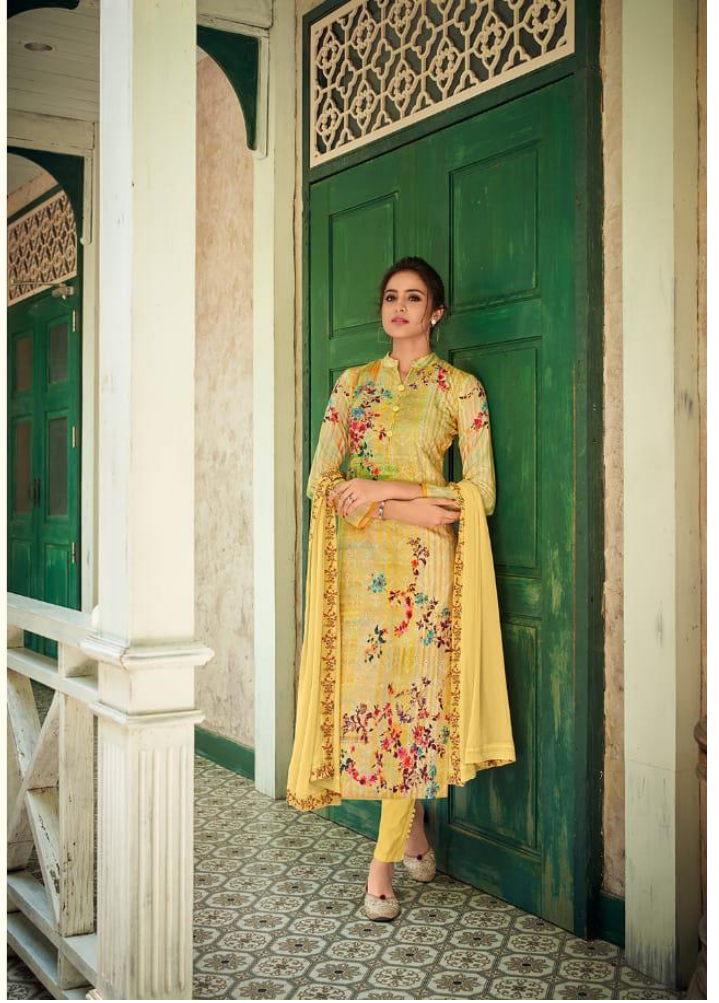

AMYRA
Designer

NOSHABA

AMYRA
Designer

• 5006

AMYRA
Designer

NOSHABA

AMYRA
Designer

• 5002

AMYRA
Designer

• 5001

PRESENTING TO YOU OUR NEW CATALOGUE

NOSHABA

PRODUCT DETAILS

: TOP :
PURE CAMBRIC LAWN SIFFLY WORK WITH
DIGITAL PRINT

: BOTTOM :
HEAVY SEMI LAWN

: DUPATTA :
NAJNEEN 4 SIDE DIGITAL PRINTLACE