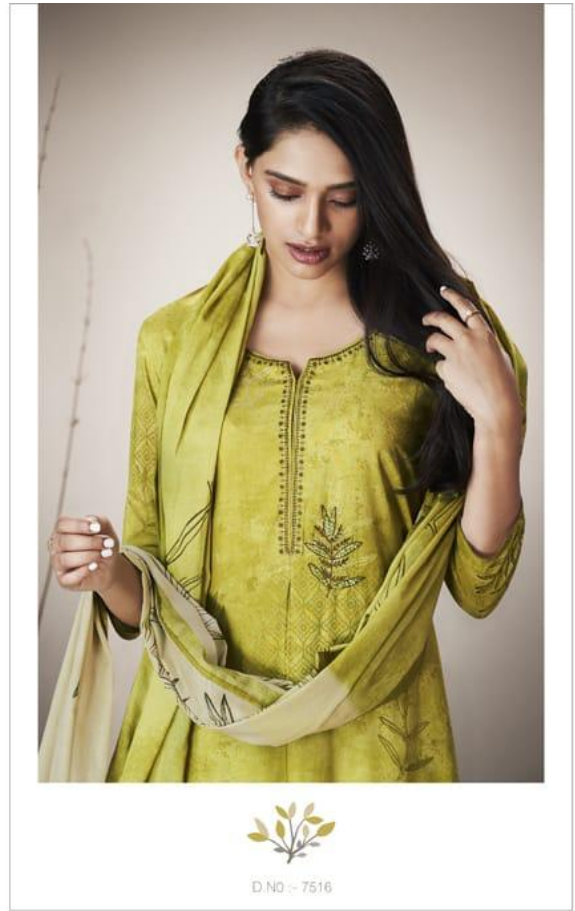

Ganga®

Serene

Ganga®

Serene

Ganga®

D.NO - 7518

D.NO :- 7517

Ganga®

Serene

**SERENE – DESIGNER SALWAR SUITS**

DESIGN NO.	CATALOG NAME	DESCRIPTION	PRICE
7516	SERENE	Pure Cotton Lawn Printed With Extra Sleeves With Emb On Neck & Hand Work On Printed Figure	1390/-
7517	SERENE	Pure Cotton Lawn Printed With Extra Sleeves With Emb On Neck & Hand Work On Printed Figure	1390/-
7518	SERENE	Pure Cotton Lawn Printed With Extra Sleeves With Emb On Neck & Hand Work On Printed Figure	1390/-
7519	SERENE	Pure Cotton Lawn Printed With Extra Sleeves With Emb On Neck & Hand Work On Printed Figure	1390/-
7520	SERENE	Pure Cotton Lawn Printed With Extra Sleeves With Emb On Neck & Hand Work On Printed Figure	1390/-
7521	SERENE	Pure Cotton Lawn Printed With Extra Sleeves With Emb On Neck & Hand Work On Printed Figure	1390/-
7522	SERENE	Pure Cotton Lawn Printed With Extra Sleeves With Emb On Neck & Hand Work On Printed Figure	1390/-
7523	SERENE	Pure Cotton Lawn Printed With Extra Sleeves With Emb On Neck & Hand Work On Printed Figure	1390/-
7524	SERENE	Pure Cotton Lawn Printed With Extra Sleeves With Emb On Neck & Hand Work On Printed Figure	1390/-