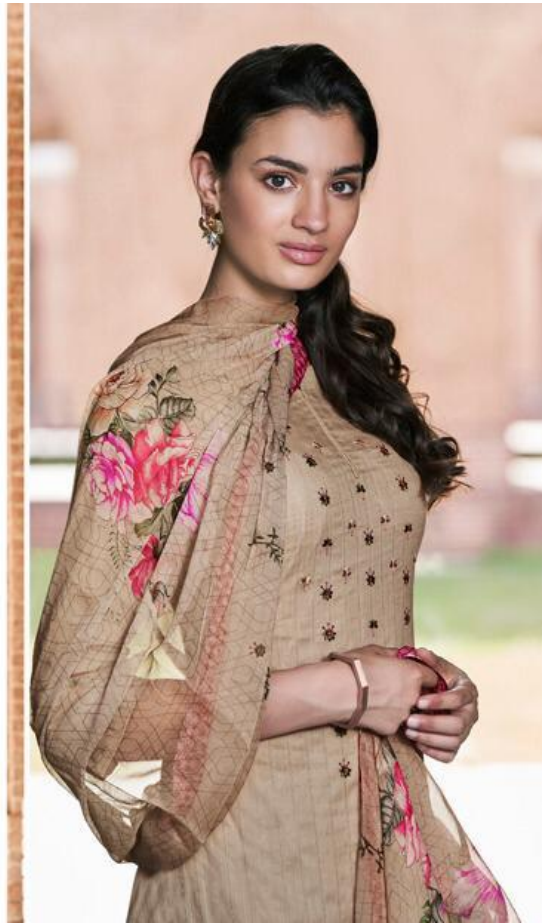

D.NO.- 4586

D.NO.- 4590

D.NO.- 4591

JoyJoy

ENLIVEN

Jas Ujari

**NATURAL
GLAM**

STAND OUT IN CROWD
WITH THESE ELEGANT
COLOURS
AND
CLASSIC DESIGNS.