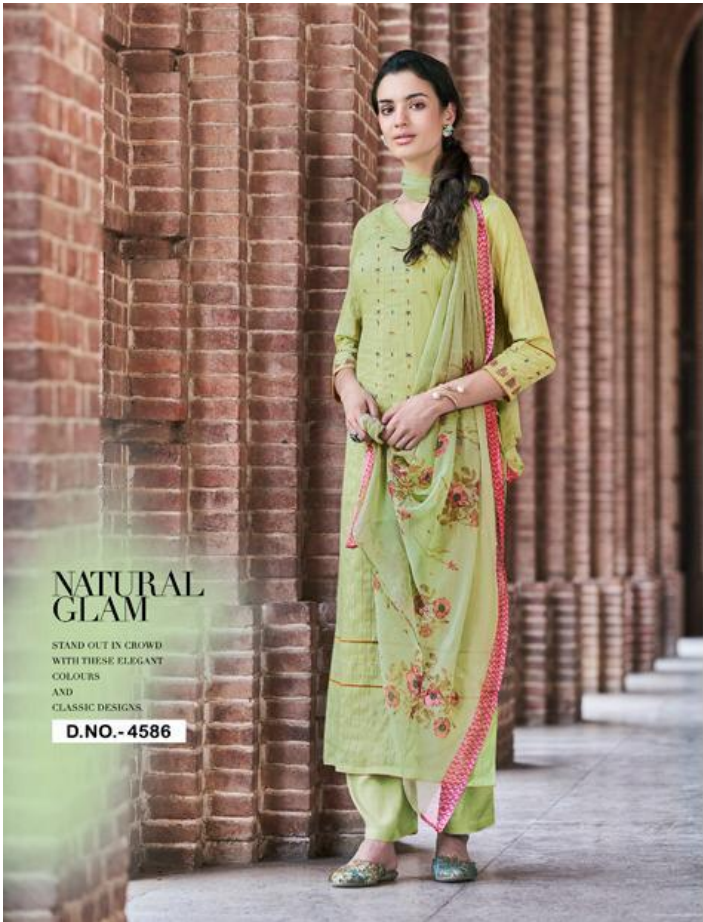

D.NO.- 4590

Joy Vijay

**NATURAL
GLAM**

STAND OUT IN CROWD
WITH THESE ELEGANT
COLOURS
AND
CLASSIC DESIGNS.

D.NO.- 4588

Joy Vijay

NATURAL
GLAM

STAND OUT IN CROWD
WITH THESE ELEGANT
COLOURS
AND
CLASSIC DESIGNS.

D.NO.- 4589

Joy Ugcj

**NATURAL
GLAM**

STAND OUT IN CROWD
WITH THESE ELEGANT
COLOURS
AND
CLASSIC DESIGNS.

D.NO.- 4585