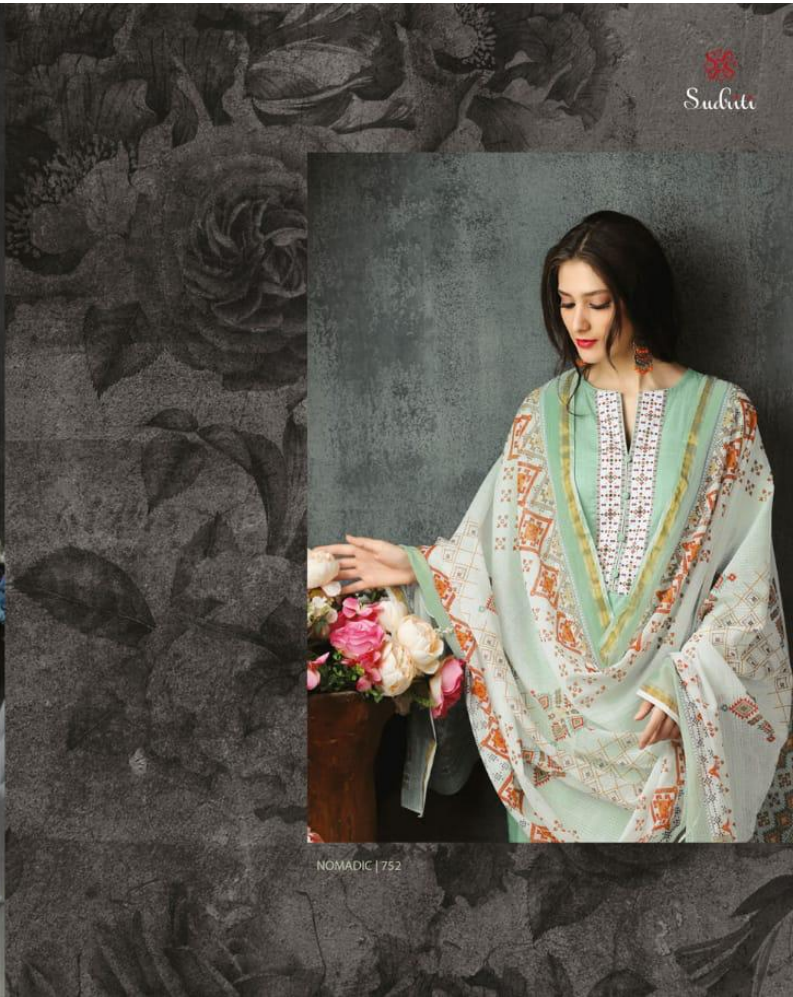

Suditi

NOMADIC 1752

Suduti

NOMADIC | 718

NOMADIC | 785

Suduti

NOMADIC | 705

Sudhiti

NOMADIC

H S N CODE - 5208

DESIGN NO	DESCRIPTION	RATE
720 - 718		1045/-
786 - 732	TOP - COTTON SLUB WITH CAMBRIC DIGITAL PRINT WITH	
785 - 771	HAND WORK NECK PATTI	
799 - 752	BOTTOM - COTTON	
745 - 778	DUPATTA - KOTA CHECKS DIGITAL PRINTED	
705 - 790		