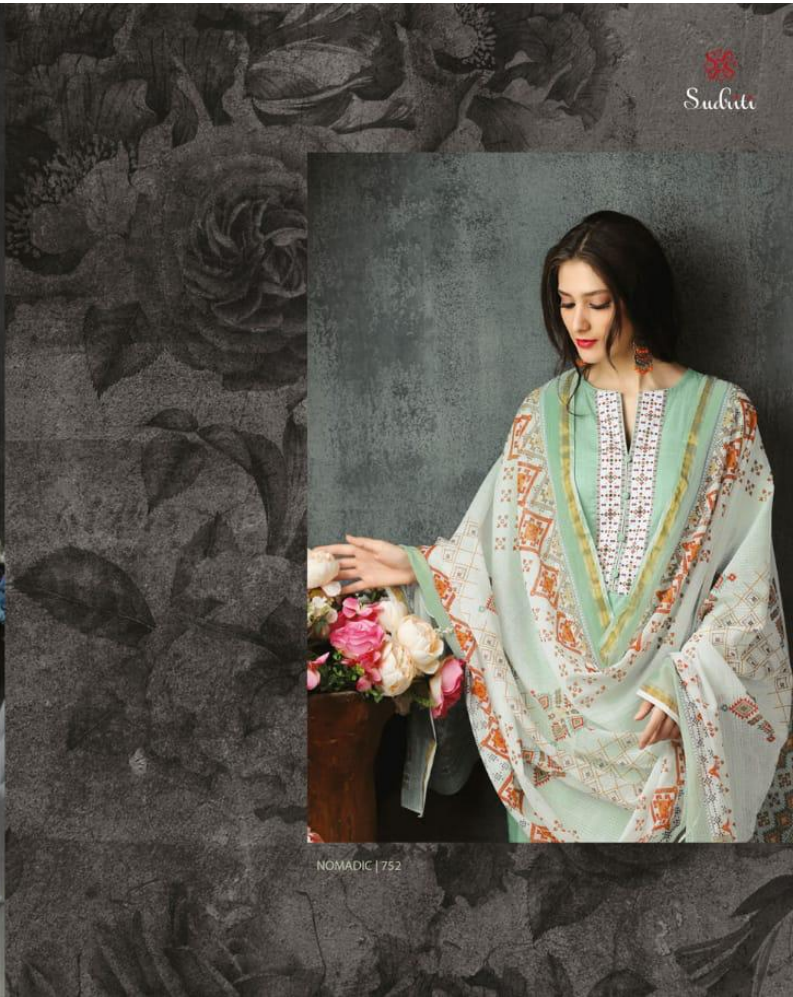

NOMADIC 1752