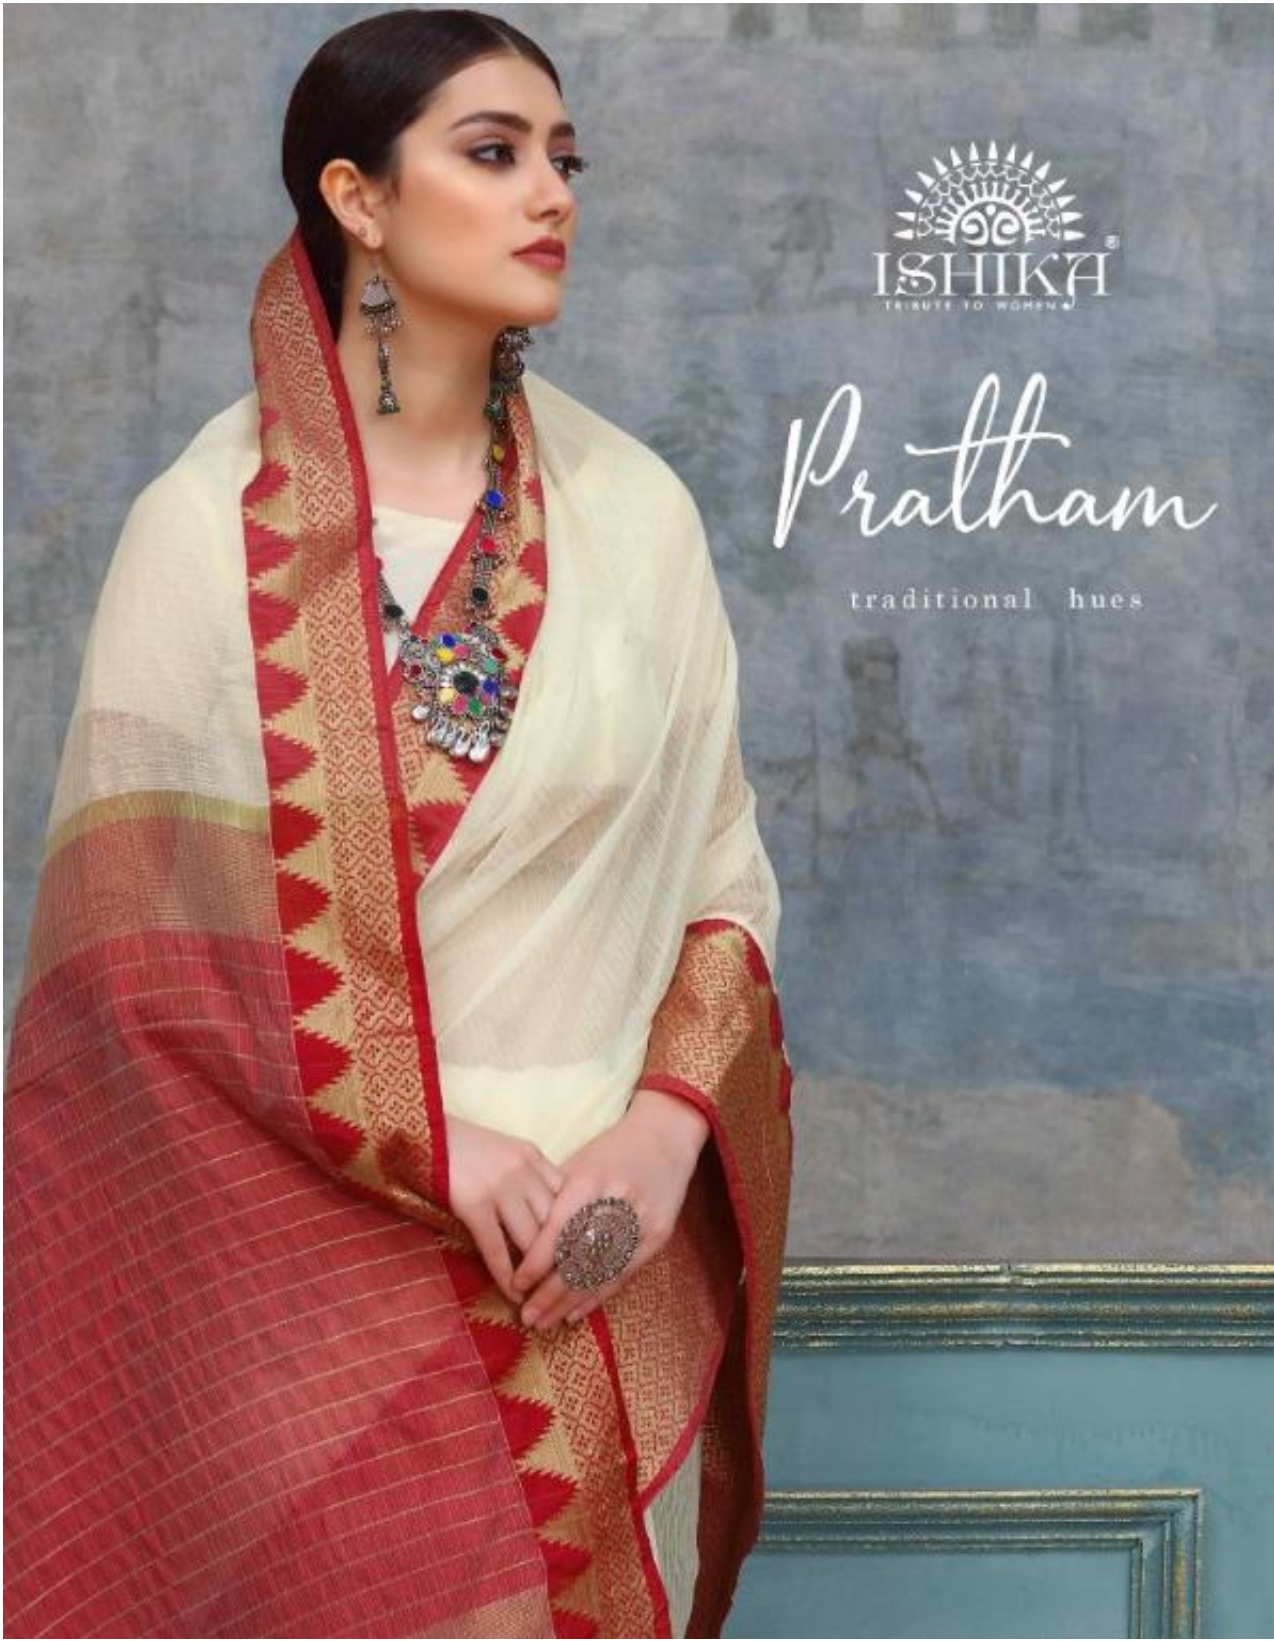

# Pratham

traditional hues

ISHIKA  
BOUTIQUE

1050

1041

1042

1045

1044

1045

1046

1047

1048

1049

1050

traditional hues

# Pratham

traditional hues