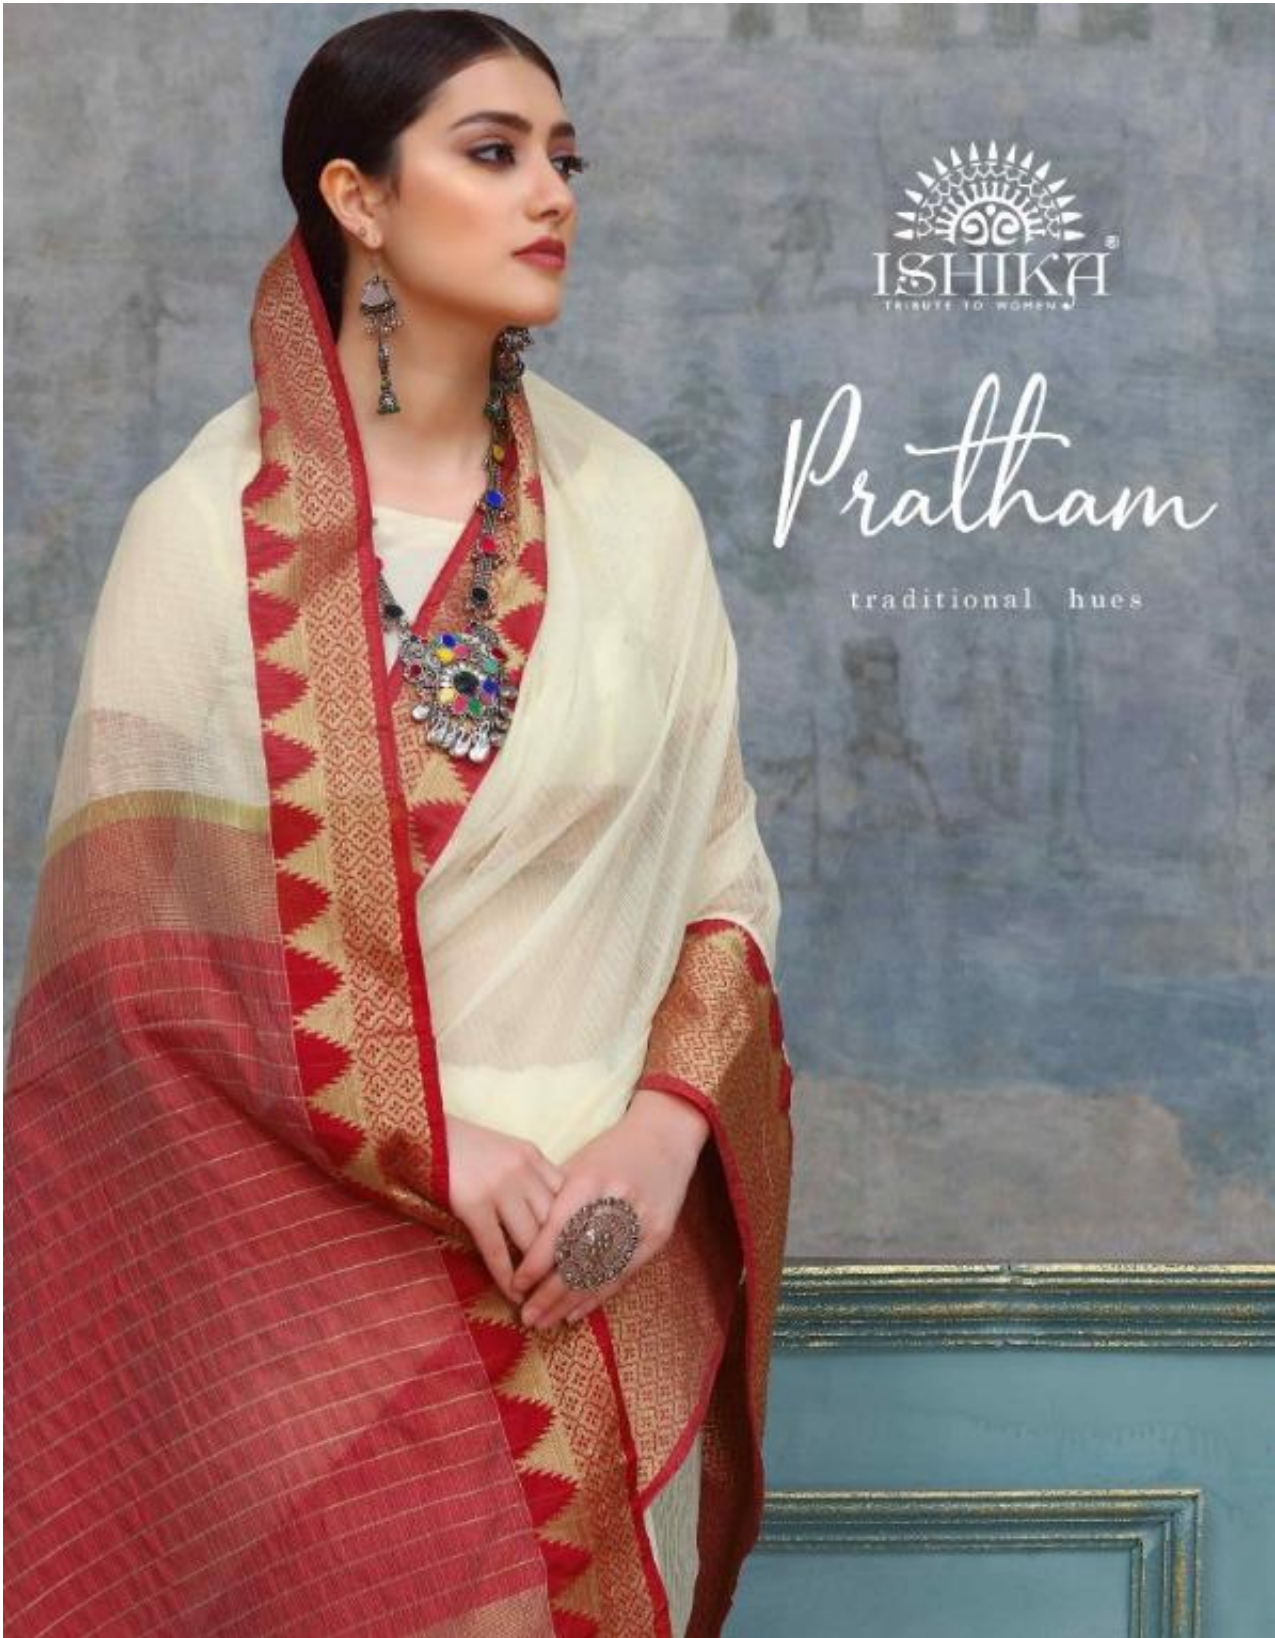

# Pratham

traditional hues

ISHIKA  
BOUTIQUE

1050

1041

1042

1045

1044

# Pratham

traditional hues