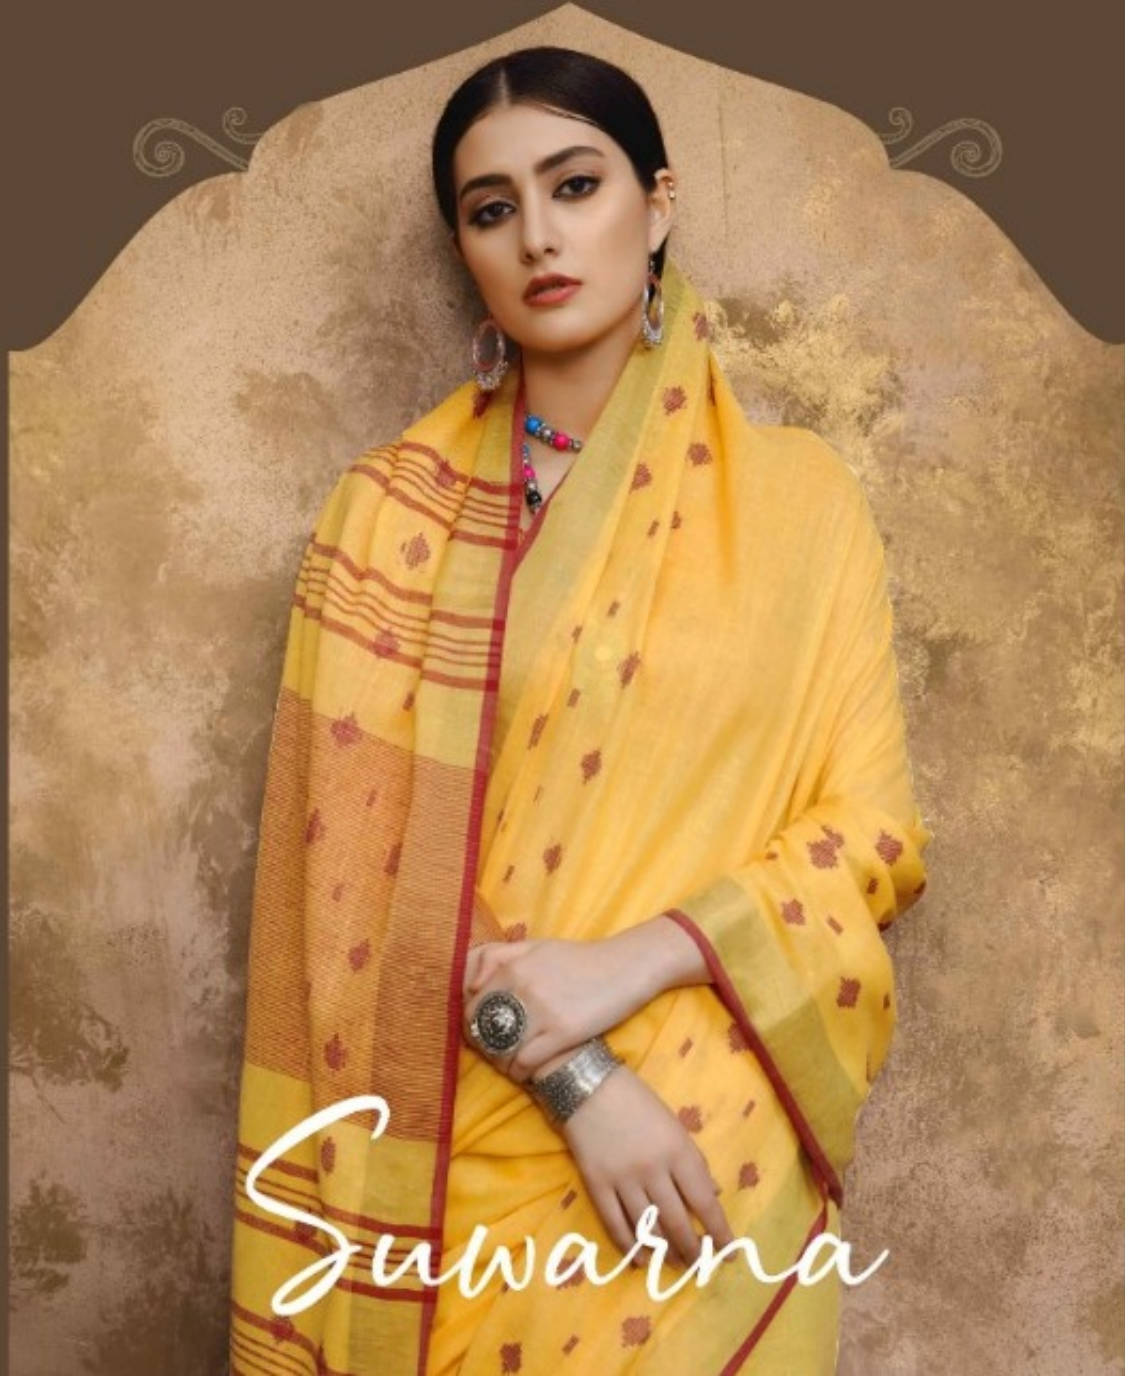

ISHIKA®
TRIBUTE TO WOMEN

THE GOLDEN ERA

Suwarna