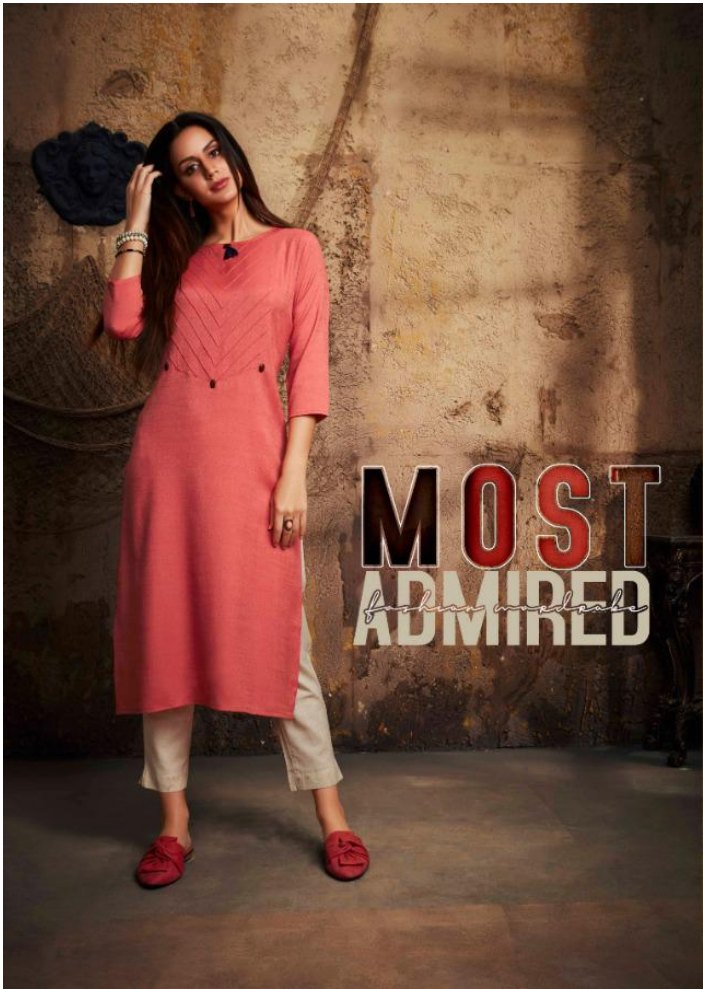

feminiStA...
A female instinct

AVAILABLE IN : M / L / XL / XXL

MOST
fashion in shades
ADMIRER

F-251