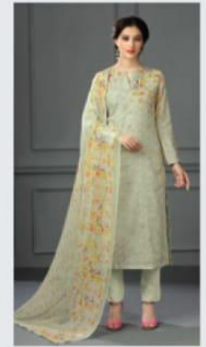

577

599

511

522

595

565

585

  
Suditi  
SADABAHAR

ALL ACCESSORIES ARE FOR SHOOT PURPOSE ONLY

  
Suditi

582

Suduti

**SADABAHAR**

A fashion advertisement featuring a woman with dark hair styled in a bun, wearing a light-colored, long-sleeved dress with a delicate floral pattern in shades of orange, red, and blue. She is also wearing a matching sheer scarf with the same floral design. Her accessories include large, ornate gold earrings and bright red lipstick. She is holding a small, matching floral bag. The background is a simple, light-colored wall.