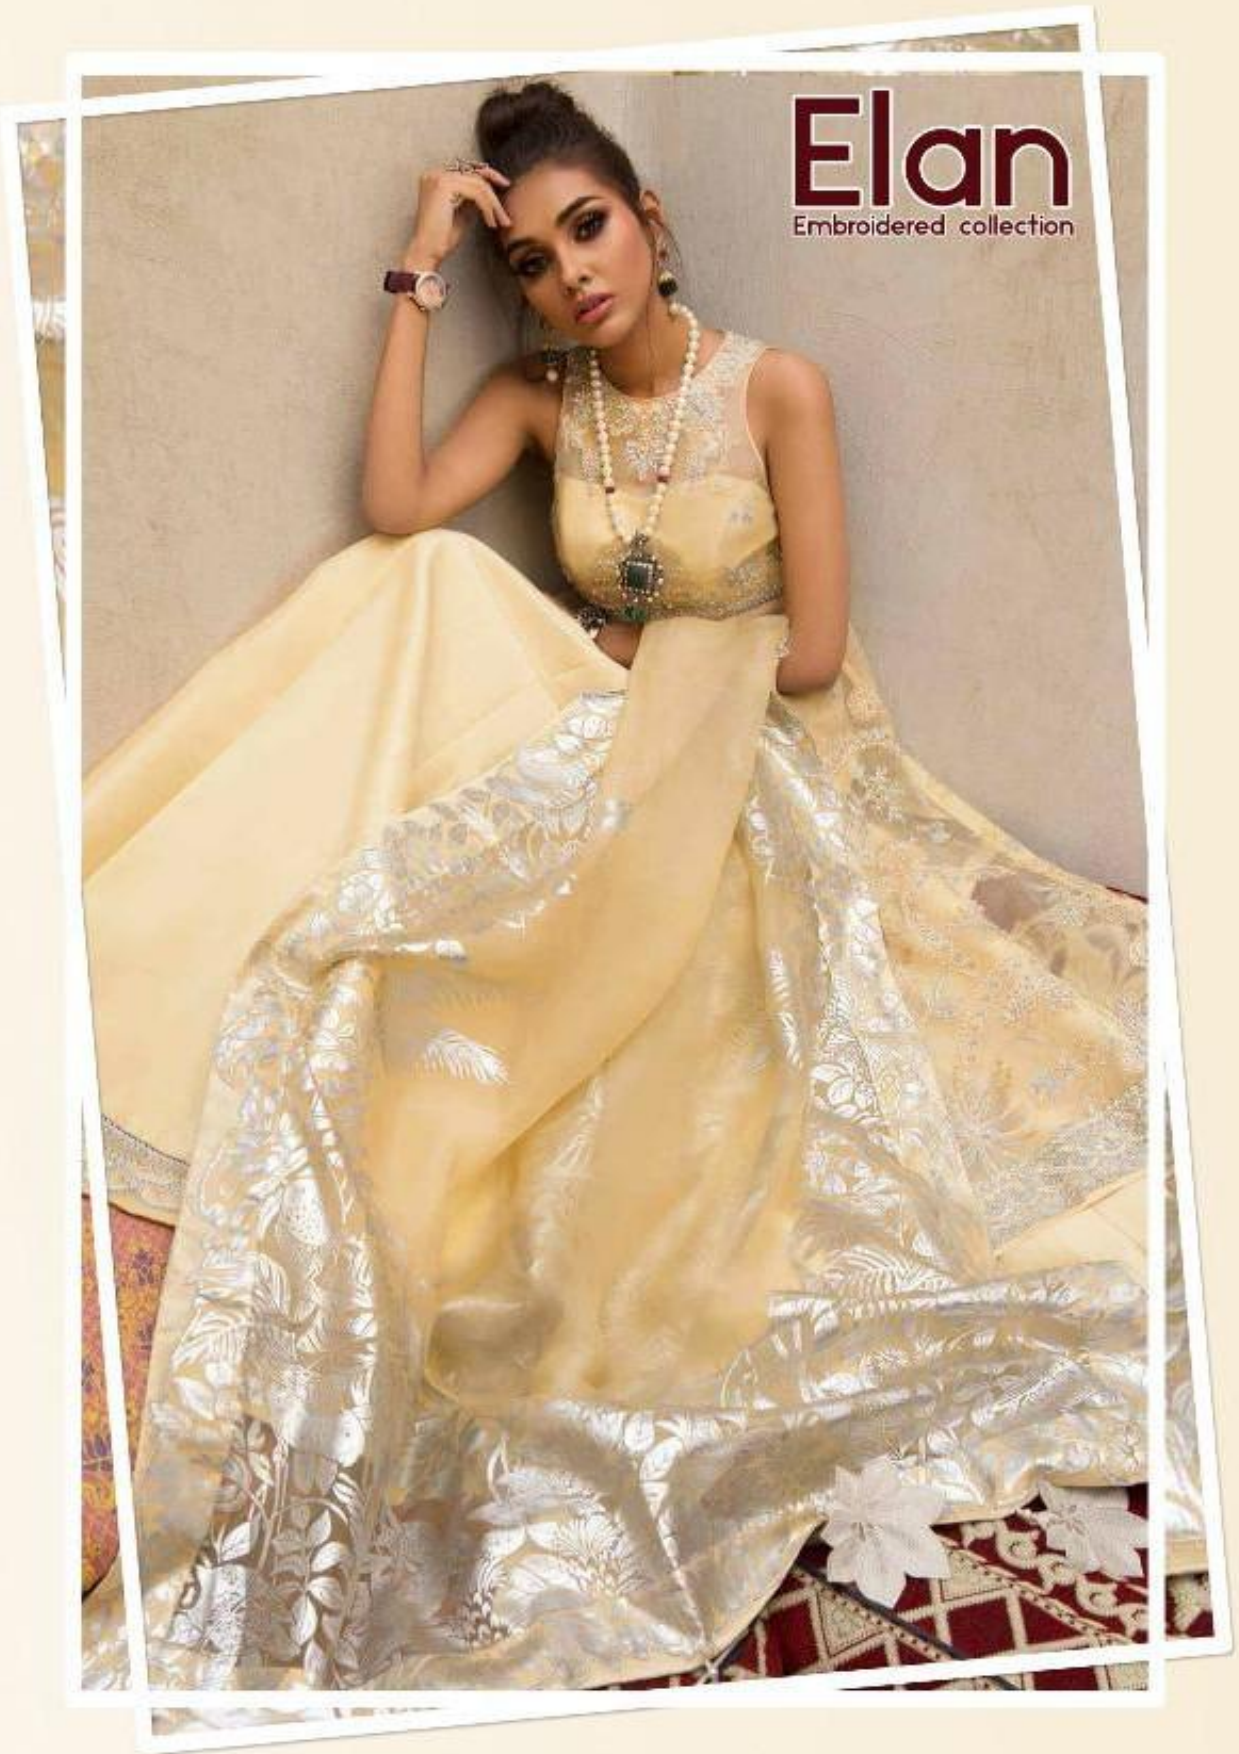

Elan
Embroidered collection

S

900-802

Elan

Embroidered collection

900-806

DEEPSY
suits

presents our new catlounge