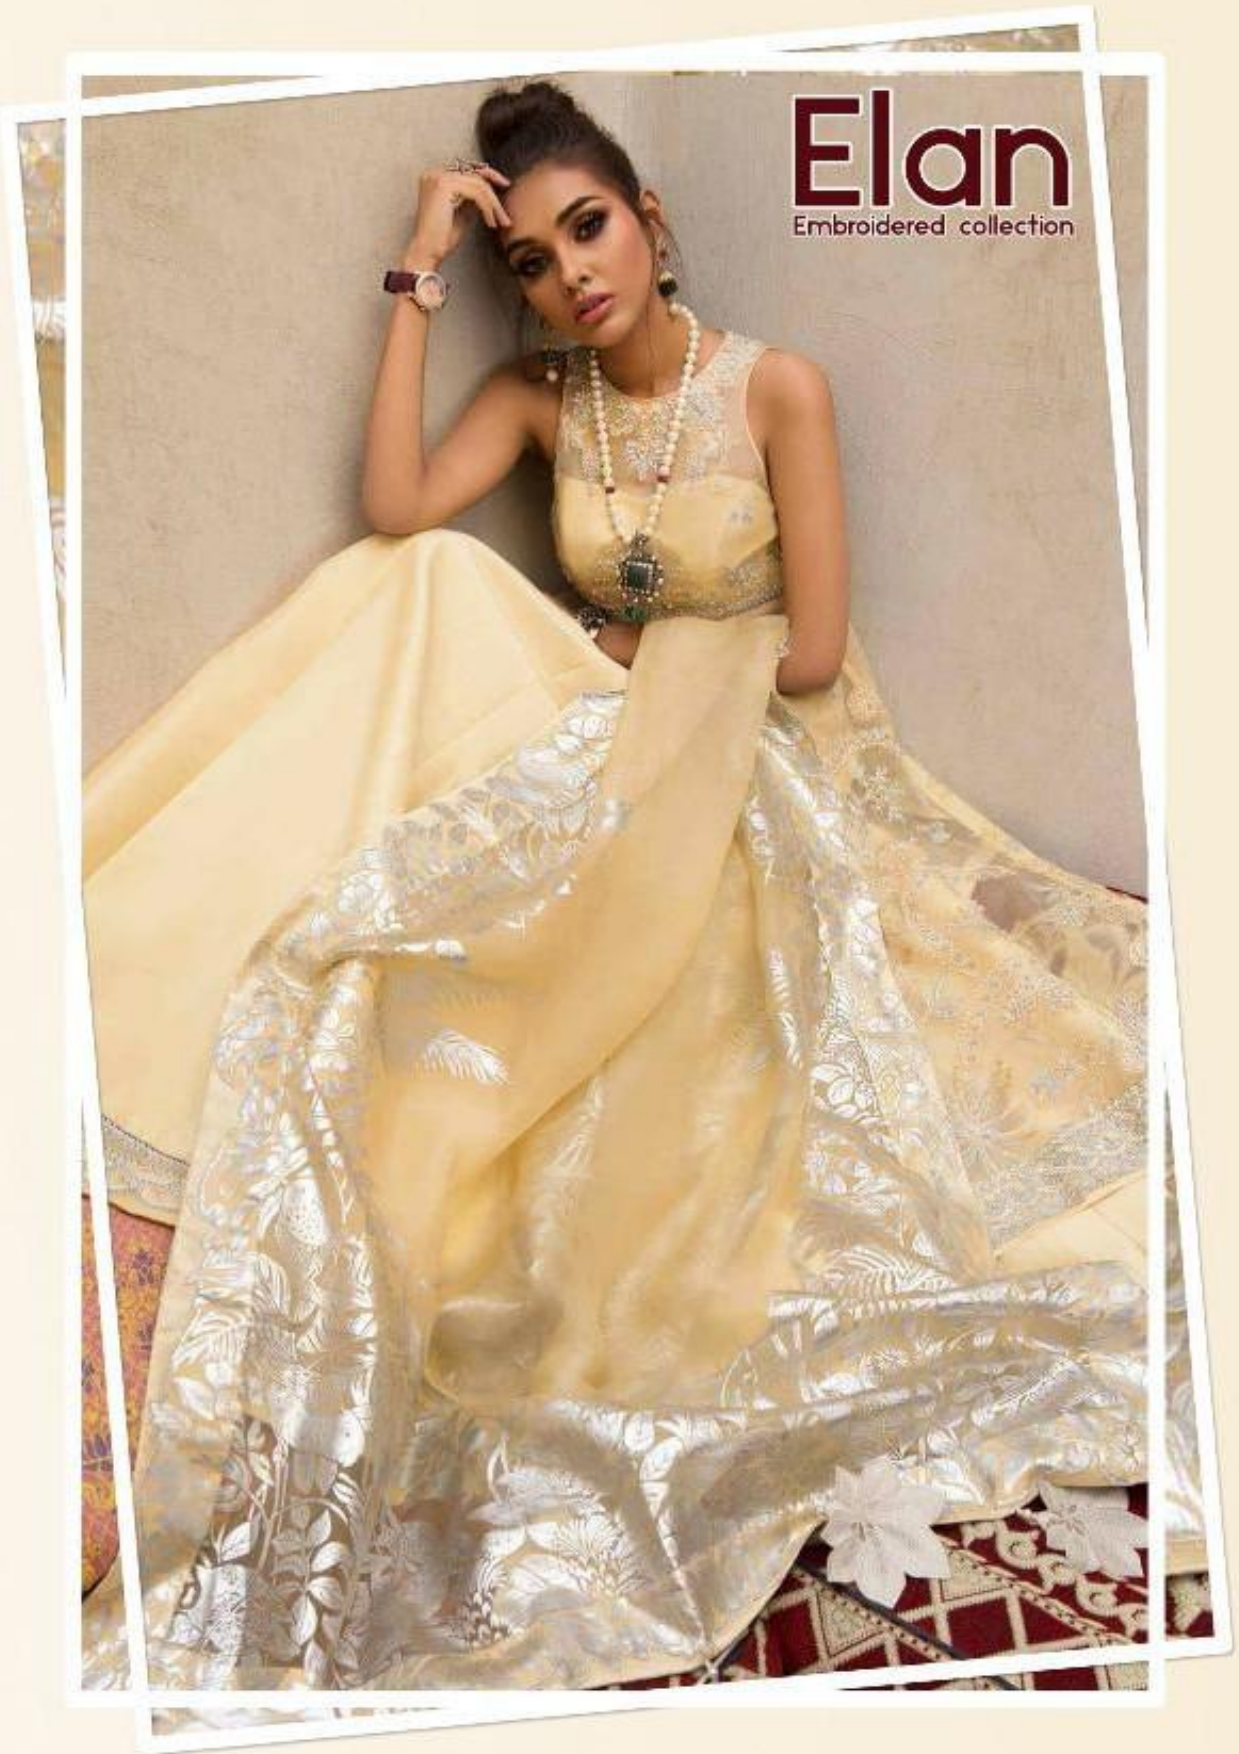

Elan

Embroidered collection

S

900-802

900-803

Elan

Embroidered collection

900-806

DEEPSY
suits

presents our new catlounge

Elan

Embroidered collection

D.No	TOP	BOTTOM	DUPATTA
900-801	Georgette with heavy embroidery	Santoon	Butterfly net with heavy embroidery
900-802	Georgette with heavy embroidery	Santoon	Butterfly net with heavy embroidery
900-803	Georgette with heavy embroidery	Santoon	Soft net With foil box dupatta
900-804	Butterfly net With heavy embroidery	Santoon	Butterfly net with heavy embroidery
900-805	Georgette with heavy embroidery	Santoon	Butterfly net with heavy embroidery
900-806	Georgette with heavy embroidery	Santoon	Butterfly net with heavy embroidery