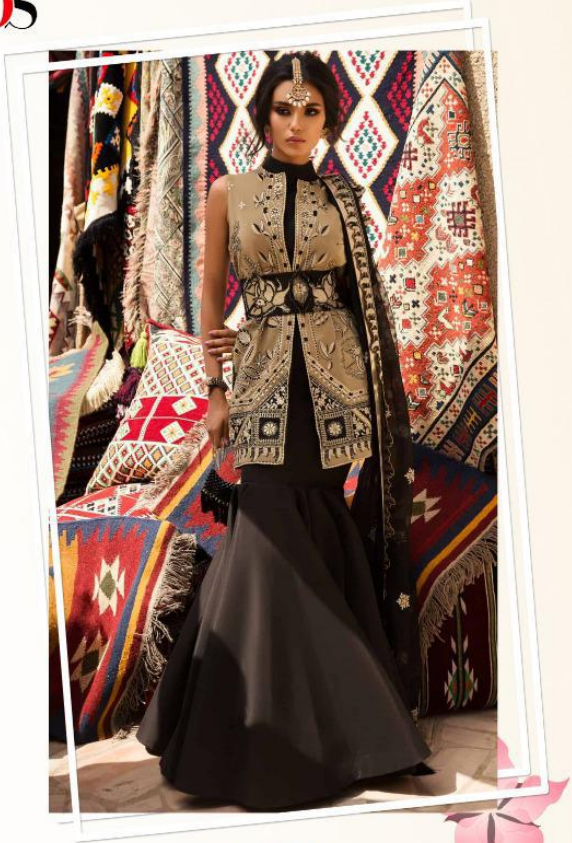

Elan
Embroidered collection

S

900-802

Elan

Embroidered collection

900-806

DEEPSY
suits

presents our new catlounge

Elan

Embroidered collection

D.No	TOP	BOTTOM	DUPATTA
900-801	Georgette with heavy embroidery	Santoon	Butterfly net with heavy embroidery
900-802	Georgette with heavy embroidery	Santoon	Butterfly net with heavy embroidery
900-803	Georgette with heavy embroidery	Santoon	Soft net With foil box dupatta
900-804	Butterfly net With heavy embroidery	Santoon	Butterfly net with heavy embroidery
900-805	Georgette with heavy embroidery	Santoon	Butterfly net with heavy embroidery
900-806	Georgette with heavy embroidery	Santoon	Butterfly net with heavy embroidery